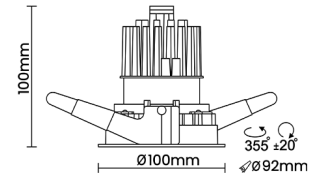

Xo 50 | 15W

Product Reference

Environment Indoor

Installation Ceiling Recess

Construction & Materials

Housing Die Cast Aluminium

Primary Lens PMMA

Primary Reflector PC metallised

Secondary Reflector -

Body Finish White,Black,Custom

Diffuser -

Antiglare Baffle -

Thermal Management

Heat Sink Material Die cast Aluminium

Cooling Technique Passive Cooling

Optical System

Beam Direction Adjustable

Tilt Yes

Swivel Yes

Electrical System

Driven with Constant Current Driver

Input Voltage/Hz 220V- 240V/50-60Hz

Control Gear Included

Mounting Remote

LED Power Watts 12.7W

System Power Watts 14.6W

Operating Voltage V_{in} 220-240 Vac

Power Factor p.f. > 0.95