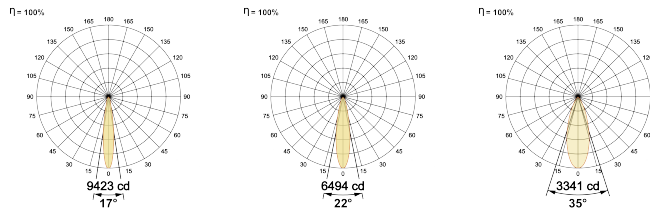

LED Power Watts 12.7W

System Power Watts 14.6W

Operating Voltage V_{in} 220-240 Vac

Power Factor p.f. > 0.95

Light Distribution

LED Technology

Binning 3 Step MacAdam

LED Life Time @ L70/B10 >50000 hours