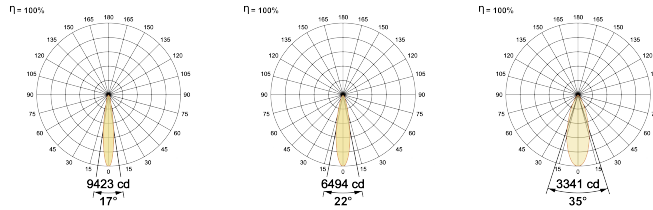

LED Power Watts 12.7W

System Power Watts 14.6W

Operating Voltage V_{in} 220-240 Vac

Power Factor p.f. > 0.95

Light Distribution

LED Technology

Binning 3 Step MacAdam

LED Life Time @ L70/B10 >50000 hours