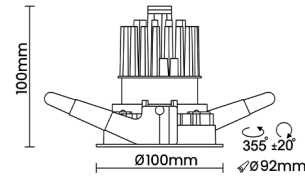

Xo 50 | 15W

Product Reference

Environment Indoor

Installation Ceiling Recess

Construction & Materials

Housing Die Cast Aluminium

Primary Lens PMMA

Primary Reflector PC metallised

Secondary Reflector -

Body Finish White,Black,Custom

Diffuser -

Antiglare Baffle -

Thermal Management

Heat Sink Material Die cast Aluminium

Cooling Technique Passive Cooling

Optical System

Beam Direction Adjustable

Tilt Yes

Swivel Yes

Electrical System

Driven with Constant Current Driver

Input Voltage/Hz 220V- 240V/50-60Hz

Control Gear Included

Mounting Remote

LED Power Watts 12.7W

System Power Watts 14.6W

Operating Voltage V_{in} 220-240 Vac

Power Factor p.f. > 0.95