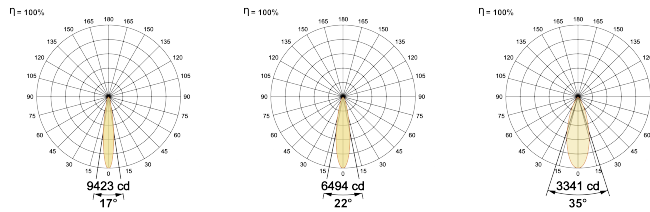

Light Distribution

LED Technology

Binning 3 Step MacAdam

LED Life Time @ L80/B10 >50000 hours

Colour Rendering (CRI) CRI80,CRI90

Led Type COB

LED Fitted CREE COB LED 36Vdc/350mA

Controls

Standard Switchable On/Off

Optional PDIM,DDIM,BTTM,CASAMBI,Non Dimmable

Ordering Details

Code Example:	Name	Watt	CCT	CRI	Angle	Finish	Control
Xo 50	15W	WW27K	CRI80	17°(SS)	SWH	On/Off	

Select one from each column with highlighted values to create the ordering code

NAME	WATT	LUMEN	EFFICACY	CCT		CRI	ANGLE	FINISH		CONTROL		
Xo 50	15W	1504	103	2700K	WW27K	CRI80	17°(SS)	White	SWH	Non Dimmable	On/Off	
		1548	106	3000K	WW30K	CRI90	22°(MD)	Black	SBL	Phase Dimmable	PDIM	
		1650	113	4000K	NW40K		35°(WD)	Custom	CSM	Dali Dimmable	DDIM	
		1694	116	5700K	CW57K					Bluetooth Dimmable	BTTM	
				2700K-5700K	TW						Casambi	CBTM
					Warm to Dim	W2D						
Xo 50	15W			WW27K		CRI80	17°(SS)	SWH		On/Off