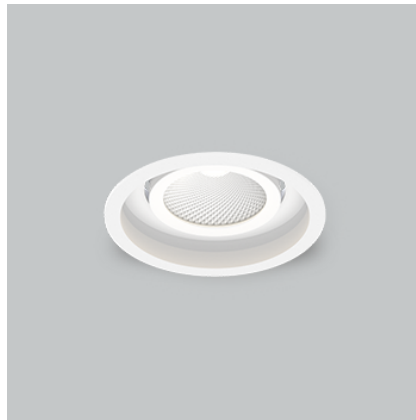

Xo 50 | 15W

Product Reference

Environment Indoor

Installation Ceiling Recess

Construction & Materials

Housing Die Cast Aluminium

Primary Lens PMMA

Primary Reflector PC metallised

Secondary Reflector -

Body Finish White,Black,Custom

Diffuser -

Antiglare Baffle -

Thermal Management

Heat Sink Material Die cast Aluminium

Cooling Technique Passive Cooling

Optical System

Beam Direction Adjustable

Tilt Yes

Swivel Yes

Electrical System

Driven with Constant Current Driver

Input Voltage/Hz 220V- 240V/50-60Hz

Control Gear Included

Mounting Remote

LED Power Watts 12.7W

System Power Watts 14.6W

Operating Voltage V_{in} 220-240 Vac

Power Factor p.f. > 0.95