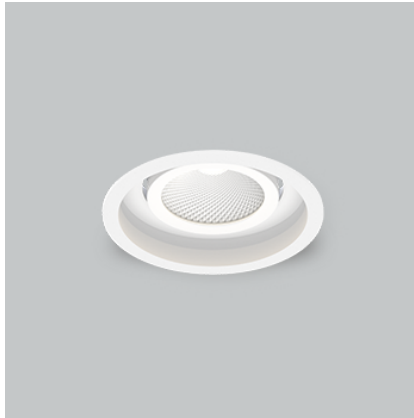

Xo 50 | 10W

Product Reference

Environment Indoor

Installation Ceiling Recess

Construction & Materials

Housing Die Cast Aluminium

Primary Lens PMMA

Primary Reflector PC metallised

Secondary Reflector -

Body Finish White,Black,Custom

Diffuser -

Antiglare Baffle -

Thermal Management

Heat Sink Material Die cast Aluminium

Cooling Technique Passive Cooling

Optical System

Beam Direction Adjustable

Tilt Yes

Swivel Yes

Electrical System

Driven with Constant Current Driver

Input Voltage/Hz 220V- 240V/50-60Hz

Control Gear Included

Mounting Remote

LED Power Watts 9.0W

System Power Watts 10.4W

Operating Voltage V_{in} 220-240 Vac

Power Factor p.f. > 0.95