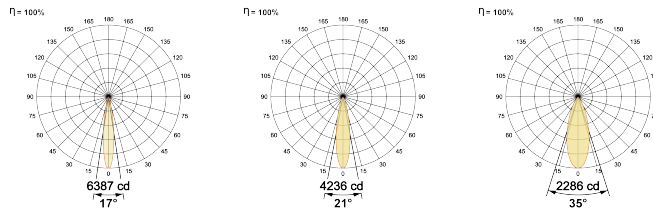

Light Distribution

LED Technology

Binning 3 Step MacAdam

LED Life Time @ L70/B10 >50000 hours

Colour Rendering (CRI) CRI80,CRI90

Led Type COB

LED Fitted CREE COB LED 36Vdc/250mA

Controls

Standard Switchable On/Off

Optional PDIM,DDIM,BTTM,CASAMBI,Non Dimmable

Ordering Details

Code Example:	Name	Watt	CCT	CRI	Angle	Finish	Control
Xo 50	10W	WW27K	CRI80	17°(SS)	SWH	On/Off	

Select one from each column with highlighted values to create the ordering code

NAME	WATT	LUMEN	EFFICACY	CCT		CRI	ANGLE	FINISH		CONTROL		
Xo 50	10W	957	92	2700K	WW27K	CRI80	17°(SS)	White	SWH	Non Dimmable	On/Off	
		1040	100	3000K	WW30K	CRI90	21°(MD)	Black	SBL	Phase Dimmable	PDIM	
		1102	106	4000K	NW40K		35°(WD)	Custom	CSM	Dali Dimmable	DDIM	
		1134	109	5700K	CW57K					Bluetooth Dimmable	BTTM	
				2700K-5700K	TW						Casambi	CBTM
					Warm to Dim	W2D						
Xo 50	10W			WW27K		CRI80	17°(SS)	SWH		On/Off