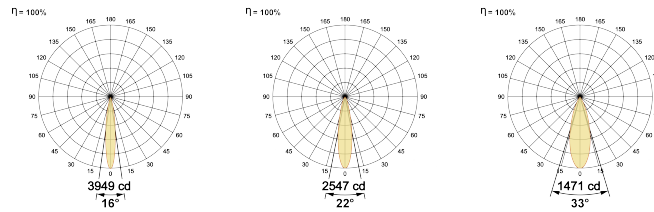

LED Technology

Binning 3 Step MacAdam
LED Life Time @ L70/B10 >50000 hours
Colour Rendering (CRI) CRI80,CRI90
Led Type COB
LED Fitted CREE COB LED 9Vdc/700mA

Controls

Standard Switchable On/Off
Optional PDIM,DDIM,BTTM,CASAMBI,Non Dimmable