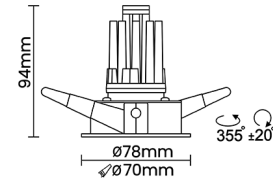

Thermal Management

Heat Sink Material Die cast Aluminium
Cooling Technique Passive Cooling

Optical System

Beam Direction Adjustable
Tilt Yes
Swivel Yes

Electrical System

Driven with Constant Current Driver
Input Voltage/Hz 220V- 240V/50-60Hz
Control Gear Included
Mounting Remote
LED Power Watts 6.6W
System Power Watts 8.3W
Operating Voltage Vin 220-240 Vac
Power Factor p.f. > 0.95

Ordering Details

Code Example:	Name	Watt	CCT	CRI	Angle	Finish	Control
Xo 35	8W	WW27K	CRI80	16°(SS)	SWH	On/Off	

Select one from each column with highlighted values to create the ordering code

NAME	WATT	LUMEN	EFFICACY	CCT	CRI	ANGLE	FINISH	CONTROL	
Xo 35	8W	581	70	2700K	WW27K	CRI80	16°(SS)	White SWH	Non Dimmable On/Off
		614	74	3000K	WW30K	CRI90	22°(MD)	Black SBL	Phase Dimmable PDIM
		647	78	4000K	NW40K		33°(WD)	Custom CSM	Dali Dimmable DDIM
		672	81	5700K	CW57K				Bluetooth Dimmable BTM
				2700K-5700K	TW				Casambi CBTM
Xo 35	8W			WW27K	CRI80	16°(SS)	SWH	On/Off	