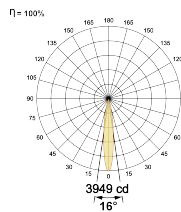

Xo 35 | 8W

Product Reference

Environment Indoor

Installation Ceiling Recess

Construction & Materials

Housing Die Cast Aluminium

Primary Lens PMMA

Primary Reflector PC metallised

Secondary Reflector -

Body Finish White,Black,Custom

Diffuser -

Antiglare Baffle -

Thermal Management

Heat Sink Material Die cast Aluminium

Cooling Technique Passive Cooling

Optical System

Beam Direction Adjustable

Tilt Yes

Swivel Yes

Electrical System

Driven with Constant Current Driver

Input Voltage/Hz 220V- 240V/50-60Hz

Control Gear Included

Mounting Remote

LED Power Watts 6.6W

System Power Watts 8.3W

Operating Voltage V_{in} 220-240 Vac

Power Factor p.f. > 0.95

LED Technology

Binning 3 Step MacAdam

LED Life Time @ L70/B10 >50000 hours

Colour Rendering (CRI) CRI80,CRI90

Led Type COB

LED Fitted CREE COB LED 9Vdc/700mA

Controls

Standard Switchable On/Off

Optional PDIM,DDIM,BTTM,CASAMBI,Non Dimmable

Ordering Details

Code Example:	Name	Watt	CCT	CRI	Angle	Finish	Control
Xo 35	8W	WW27K	CRI80	16°(SS)	SWH	On/Off	

Select one from each column with highlighted values to create the ordering code

NAME	WATT	LUMEN	EFFICACY	CCT		CRI	ANGLE	FINISH		CONTROL		
Xo 35	8W	581	70	2700K	WW27K	CRI80	16°(SS)	White	SWH	Non Dimmable	On/Off	
		614	74	3000K	WW30K	CRI90	22°(MD)	Black	SBL	Phase Dimmable	PDIM	
		647	78	4000K	NW40K		33°(WD)	Custom	CSM	Dali Dimmable	DDIM	
		672	81	5700K	CW57K					Bluetooth Dimmable	BTTM	
				2700K-5700K	TW						Casambi	CBTM
Xo 35	8W			WW27K		CRI80	16°(SS)	SWH		On/Off