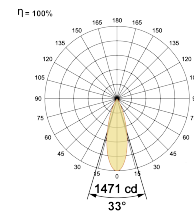

Xo 35 | 8W

Product Reference

Environment Indoor

Installation Ceiling Recess

Construction & Materials

Housing Die Cast Aluminium

Primary Lens PMMA

Primary Reflector PC metallised

Secondary Reflector -

Body Finish White,Black,Custom

Diffuser -

Antiglare Baffle -

Thermal Management

Heat Sink Material Die cast Aluminium

Cooling Technique Passive Cooling

Optical System

Beam Direction Adjustable

Tilt Yes

Swivel Yes

Electrical System

Driven with Constant Current Driver

Input Voltage/Hz 220V- 240V/50-60Hz

Control Gear Included

Mounting Remote

LED Power Watts 6.6W

System Power Watts 8.3W

Operating Voltage V_{in} 220-240 Vac

Power Factor p.f. > 0.95

LED Technology

Binning 3 Step MacAdam

LED Life Time @ L70/B10 >50000 hours

Colour Rendering (CRI) CRI80,CRI90

Led Type COB

LED Fitted CREE COB LED 9Vdc/700mA

Controls

Standard Switchable On/Off

Optional PDIM,DDIM,BTTM,CASAMBI,Non Dimmable

Ordering Details

Code Example:	Name	Watt	CCT	CRI	Angle	Finish	Control
Xo 35	8W	WW27K	CRI80	16°(SS)	SWH	On/Off	

Select one from each column with highlighted values to create the ordering code

NAME	WATT	LUMEN	EFFICACY	CCT		CRI	ANGLE	FINISH		CONTROL		
Xo 35	8W	581	70	2700K	WW27K	CRI80	16°(SS)	White	SWH	Non Dimmable	On/Off	
		614	74	3000K	WW30K	CRI90	22°(MD)	Black	SBL	Phase Dimmable	PDIM	
		647	78	4000K	NW40K		33°(WD)	Custom	CSM	Dali Dimmable	DDIM	
		672	81	5700K	CW57K					Bluetooth Dimmable	BTTM	
				2700K-5700K	TW						Casambi	CBTM
Xo 35	8W			WW27K		CRI80	16°(SS)	SWH		On/Off