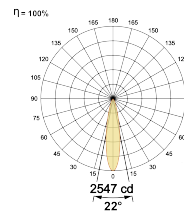

Xo 35 | 8W

Product Reference

Environment Indoor

Installation Ceiling Recess

Construction & Materials

Housing Die Cast Aluminium

Primary Lens PMMA

Primary Reflector PC metallised

Secondary Reflector -

Body Finish White,Black,Custom

Diffuser -

Antiglare Baffle -

Thermal Management

Heat Sink Material Die cast Aluminium

Cooling Technique Passive Cooling

Optical System

Beam Direction Adjustable

Tilt Yes

Swivel Yes

Electrical System

Driven with Constant Current Driver

Input Voltage/Hz 220V- 240V/50-60Hz

Control Gear Included

Mounting Remote

LED Power Watts 6.6W

System Power Watts 8.3W

Operating Voltage V_{in} 220-240 Vac

Power Factor p.f. > 0.95

LED Technology

Binning 3 Step MacAdam

LED Life Time @ L70/B10 >50000 hours

Colour Rendering (CRI) CRI80,CRI90

Led Type COB

LED Fitted CREE COB LED 9Vdc/700mA

Controls

Standard Switchable On/Off

Optional PDIM,DDIM,BTTM,CASAMBI,Non Dimmable

Ordering Details

Code Example:	Name	Watt	CCT	CRI	Angle	Finish	Control
Xo 35	8W	WW27K	CRI80	16°(SS)	SWH	On/Off	

Select one from each column with highlighted values to create the ordering code

NAME	WATT	LUMEN	EFFICACY	CCT		CRI	ANGLE	FINISH		CONTROL		
Xo 35	8W	581	70	2700K	WW27K	CRI80	16°(SS)	White	SWH	Non Dimmable	On/Off	
		614	74	3000K	WW30K	CRI90	22°(MD)	Black	SBL	Phase Dimmable	PDIM	
		647	78	4000K	NW40K		33°(WD)	Custom	CSM	Dali Dimmable	DDIM	
		672	81	5700K	CW57K					Bluetooth Dimmable	BTTM	
				2700K-5700K	TW						Casambi	CBTM
Xo 35	8W			WW27K		CRI80	16°(SS)	SWH		On/Off