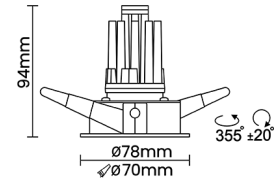

Xo 35 | 8W

Product Reference

Environment Indoor

Installation Ceiling Recess

Construction & Materials

Housing Die Cast Aluminium

Primary Lens PMMA

Primary Reflector PC metallised

Secondary Reflector -

Body Finish White,Black,Custom

Diffuser -

Antiglare Baffle -

Thermal Management

Heat Sink Material Die cast Aluminium

Cooling Technique Passive Cooling

Optical System

Beam Direction Adjustable

Tilt Yes

Swivel Yes

Electrical System

Driven with Constant Current Driver

Input Voltage/Hz 220V- 240V/50-60Hz

Control Gear Included

Mounting Remote

LED Power Watts 6.6W

System Power Watts 8.3W

Operating Voltage V_{in} 220-240 Vac

Power Factor p.f. > 0.95

LED Technology

Binning 3 Step MacAdam

LED Life Time @ L70/B10 >50000 hours

Colour Rendering (CRI) CRI80,CRI90

Led Type COB

LED Fitted CREE COB LED 9Vdc/700mA

Controls

Standard Switchable On/Off

Optional PDIM,DDIM,BTTM,CASAMBI,Non Dimmable

Ordering Details

Code Example:	Name	Watt	CCT	CRI	Angle	Finish	Control
Xo 35	8W	WW27K	CRI80	16°(SS)	SWH	On/Off	

Select one from each column with highlighted values to create the ordering code

NAME	WATT	LUMEN	EFFICACY	CCT		CRI	ANGLE	FINISH		CONTROL		
Xo 35	8W	581	70	2700K	WW27K	CRI80	16°(SS)	White	SWH	Non Dimmable	On/Off	
		614	74	3000K	WW30K	CRI90	22°(MD)	Black	SBL	Phase Dimmable	PDIM	
		647	78	4000K	NW40K		33°(WD)	Custom	CSM	Dali Dimmable	DDIM	
		672	81	5700K	CW57K					Bluetooth Dimmable	BTTM	
				2700K-5700K	TW						Casambi	CBTM
Xo 35	8W			WW27K		CRI80	16°(SS)	SWH		On/Off