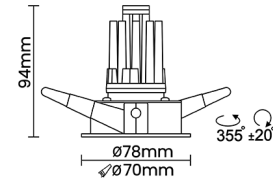

Xo 35 | 5W

Product Reference

Environment Indoor

Installation Ceiling Recess

Construction & Materials

Housing Die Cast Aluminium

Primary Lens PMMA

Primary Reflector PC metallised

Secondary Reflector -

Body Finish White,Black,Custom

Diffuser -

Antiglare Baffle -

Thermal Management

Heat Sink Material Die cast Aluminium

Cooling Technique Passive Cooling

Optical System

Beam Direction Adjustable

Tilt Yes

Swivel Yes

Electrical System

Driven with Constant Current Driver

Input Voltage/Hz 220V- 240V/50-60Hz

Control Gear Included

Mounting Remote

LED Power Watts 3.4W

System Power Watts 4.2W

Operating Voltage Vin 220-240 Vac

Power Factor p.f. > 0.5

Ordering Details

Code Example:	Name	Watt	CCT	CRI	Angle	Finish	Control
Xo 35	5W	WW27K	CRI80	16°(SS)	SWH	On/Off	

Select one from each column with highlighted values to create the ordering code

NAME	WATT	LUMEN	EFFICACY	CCT		CRI	ANGLE	FINISH		CONTROL	
Xo 35	5W	365	87	2700K	WW27K	CRI80	16°(SS)	White	SWH	Non Dimmable	On/Off
		391	93	3000K	WW30K	CRI90	22°(MD)	Black	SBL	Phase Dimmable	PDIM
		416	99	4000K	NW40K		33°(WD)	Custom	CSM	Dali Dimmable	DDIM
		424	101	5700K	CW57K					Casambi	CBTM
Xo 35	5W			WW27K	CRI80	16°(SS)	SWH			On/Off