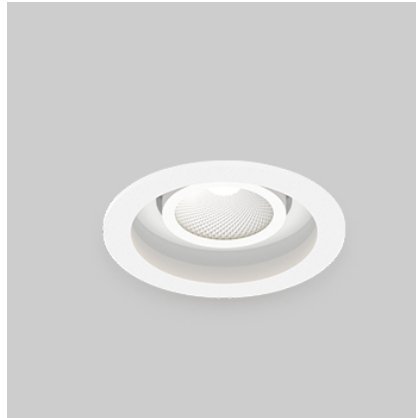

Xo 35 | 5W

Product Reference

Environment Indoor

Installation Ceiling Recess

Construction & Materials

Housing Die Cast Aluminium

Primary Lens PMMA

Primary Reflector PC metallised

Secondary Reflector -

Body Finish White,Black,Custom

Diffuser -

Antiglare Baffle -

Thermal Management

Heat Sink Material Die cast Aluminium

Cooling Technique Passive Cooling

Optical System

Beam Direction Adjustable

Tilt Yes

Swivel Yes

Electrical System

Driven with Constant Current Driver

Input Voltage/Hz 220V- 240V/50-60Hz

Control Gear Included

Mounting Remote

Select one from each column with highlighted values to create the ordering code

NAME	WATT	LUMEN	EFFICACY	CCT		CRI	ANGLE	FINISH		CONTROL	
Xo 35	5W	365	87	2700K	WW27K	CRI80	16°(SS)	White	SWH	Non Dimmable	On/Off
		391	93	3000K	WW30K	CRI90	22°(MD)	Black	SBL	Phase Dimmable	PDIM
		416	99	4000K	NW40K		33°(WD)	Custom	CSM	Dali Dimmable	DDIM
		424	101	5700K	CW57K					Casambi	CBTM
Xo 35	5W			WW27K	CRI80	16°(SS)	SWH			On/Off	