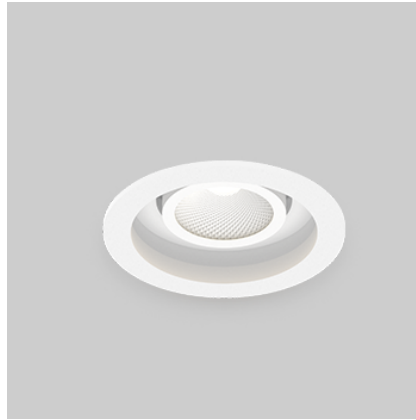

Xo 35 | 5W

Product Reference

Environment Indoor

Installation Ceiling Recess

Construction & Materials

Housing Die Cast Aluminium

Primary Lens PMMA

Primary Reflector PC metallised

Secondary Reflector -

Body Finish White,Black,Custom

Diffuser -

Antiglare Baffle -

Thermal Management

Heat Sink Material Die cast Aluminium

Cooling Technique Passive Cooling

Optical System

Beam Direction Adjustable

Tilt Yes

Swivel Yes

Electrical System

Driven with Constant Current Driver

Input Voltage/Hz 220V- 240V/50-60Hz

Control Gear Included

Mounting Remote

Select one from each column with highlighted values to create the ordering code

NAME	WATT	LUMEN	EFFICACY	CCT		CRI	ANGLE	FINISH		CONTROL	
Xo 35	5W	365	87	2700K	WW27K	CRI80	16°(SS)	White	SWH	Non Dimmable	On/Off
		391	93	3000K	WW30K	CRI90	22°(MD)	Black	SBL	Phase Dimmable	PDIM
		416	99	4000K	NW40K		33°(WD)	Custom	CSM	Dali Dimmable	DDIM
		424	101	5700K	CW57K					Casambi	CBTM
Xo 35	5W			WW27K		CRI80	16°(SS)	SWH		On/Off	