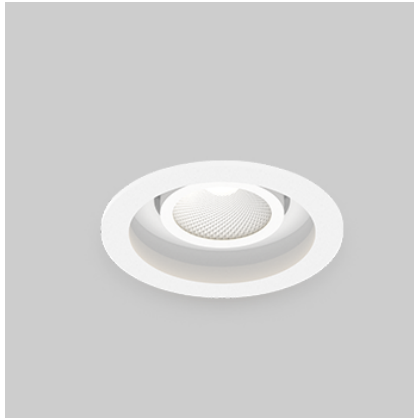

Xo 35 | 5W

Product Reference

Environment Indoor

Installation Ceiling Recess

Construction & Materials

Housing Die Cast Aluminium

Primary Lens PMMA

Primary Reflector PC metallised

Secondary Reflector -

Body Finish White,Black,Custom

Diffuser -

Antiglare Baffle -

Thermal Management

Heat Sink Material Die cast Aluminium

Cooling Technique Passive Cooling

Optical System

Beam Direction Adjustable

Tilt Yes

Swivel Yes

Electrical System

Driven with Constant Current Driver

Input Voltage/Hz 220V- 240V/50-60Hz

Control Gear Included

Mounting Remote

LED Power Watts 3.4W

System Power Watts 4.2W

Operating Voltage Vin 220-240 Vac

Power Factor p.f. > 0.5

LED Technology

Binning 3 Step MacAdam

LED Life Time @ L70/B10 >50000 hours

Colour Rendering (CRI) CRI80,CRI90

Led Type COB

LED Fitted CREE COB LED 9Vdc/350mA

Controls

Standard Switchable On/Off

Optional PDIM,DDIM,CASAMBI,Non Dimmable

Ordering Details

Code Example:	Name	Watt	CCT	CRI	Angle	Finish	Control
Xo 35	5W	WW27K	CRI80	16°(SS)	SWH	On/Off	

Select one from each column with highlighted values to create the ordering code

NAME	WATT	LUMEN	EFFICACY	CCT		CRI	ANGLE	FINISH		CONTROL	
Xo 35	5W	365	87	2700K	WW27K	CRI80	16°(SS)	White	SWH	Non Dimmable	On/Off
		391	93	3000K	WW30K	CRI90	22°(MD)	Black	SBL	Phase Dimmable	PDIM
		416	99	4000K	NW40K		33°(WD)	Custom	CSM	Dali Dimmable	DDIM
		424	101	5700K	CW57K					Casambi	CBTM
Xo 35	5W			WW27K	CRI80	16°(SS)	SWH			On/Off