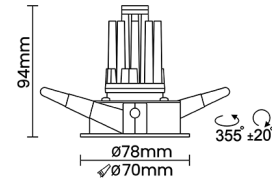

Xo 35 | 5W

Product Reference

Environment Indoor

Installation Ceiling Recess

Construction & Materials

Housing Die Cast Aluminium

Primary Lens PMMA

Primary Reflector PC metallised

Secondary Reflector -

Body Finish White,Black,Custom

Diffuser -

Antiglare Baffle -

Thermal Management

Heat Sink Material Die cast Aluminium

Cooling Technique Passive Cooling

Optical System

Beam Direction Adjustable

Tilt Yes

Swivel Yes

Electrical System

Driven with Constant Current Driver

Input Voltage/Hz 220V- 240V/50-60Hz

Control Gear Included

Mounting Remote

LED Power Watts 3.4W

System Power Watts 4.2W

Operating Voltage Vin 220-240 Vac

Power Factor p.f. > 0.5

LED Technology

Binning 3 Step MacAdam

LED Life Time @ L70/B10 >50000 hours

Colour Rendering (CRI) CRI80,CRI90

Led Type COB

LED Fitted CREE COB LED 9Vdc/350mA

Controls

Standard Switchable On/Off

Optional PDIM,DDIM,CASAMBI,Non Dimmable

Ordering Details

Code Example:	Name	Watt	CCT	CRI	Angle	Finish	Control
Xo 35	5W	WW27K	CRI80	16°(SS)	SWH	On/Off	

Select one from each column with highlighted values to create the ordering code

NAME	WATT	LUMEN	EFFICACY	CCT		CRI	ANGLE	FINISH		CONTROL	
Xo 35	5W	365	87	2700K	WW27K	CRI80	16°(SS)	White	SWH	Non Dimmable	On/Off
		391	93	3000K	WW30K	CRI90	22°(MD)	Black	SBL	Phase Dimmable	PDIM
		416	99	4000K	NW40K		33°(WD)	Custom	CSM	Dali Dimmable	DDIM
		424	101	5700K	CW57K					Casambi	CBTM
Xo 35	5W			WW27K	CRI80	16°(SS)	SWH			On/Off