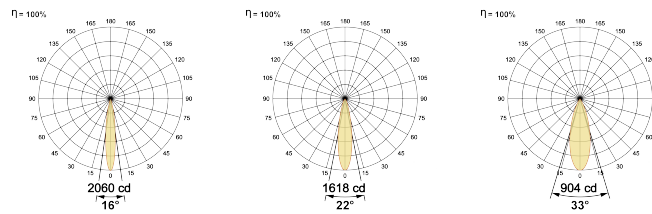

Light Distribution

LED Technology

Binning 3 Step MacAdam

LED Life Time @ L70/B10 >50000 hours

Colour Rendering (CRI) CRI80,CRI90

Led Type COB

LED Fitted CREE COB LED 36Vdc/130mA

Controls

Standard Switchable On/Off

Optional PDIM,DDIM,CASAMBI,Non Dimmable