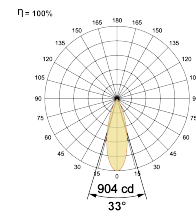

Xo 35 | 5W

Product Reference

Environment Indoor

Installation Ceiling Recess

Construction & Materials

Housing Die Cast Aluminium

Primary Lens PMMA

Primary Reflector PC metallised

Secondary Reflector -

Body Finish White,Black,Custom

Diffuser -

Antiglare Baffle -

Thermal Management

Heat Sink Material Die cast Aluminium

Cooling Technique Passive Cooling

Optical System

Beam Direction Adjustable

Tilt Yes

Swivel Yes

Electrical System

Driven with Constant Current Driver

Input Voltage/Hz 220V- 240V/50-60Hz

Control Gear Included

Mounting Remote

LED Power Watts 3.4W

System Power Watts 4.2W

Operating Voltage Vin 220-240 Vac

Power Factor p.f. > 0.5

LED Technology

Binning 3 Step MacAdam

LED Life Time @ L70/B10 >50000 hours

Colour Rendering (CRI) CRI80,CRI90

Led Type COB

LED Fitted CREE COB LED 9Vdc/350mA

Controls

Standard Switchable On/Off

Optional PDIM,DDIM,CASAMBI,Non Dimmable

Ordering Details

Code Example:	Name	Watt	CCT	CRI	Angle	Finish	Control
Xo 35	5W	WW27K	CRI80	16°(SS)	SWH	On/Off	

Select one from each column with highlighted values to create the ordering code

NAME	WATT	LUMEN	EFFICACY	CCT		CRI	ANGLE	FINISH		CONTROL	
Xo 35	5W	365	87	2700K	WW27K	CRI80	16°(SS)	White	SWH	Non Dimmable	On/Off
		391	93	3000K	WW30K	CRI90	22°(MD)	Black	SBL	Phase Dimmable	PDIM
		416	99	4000K	NW40K		33°(WD)	Custom	CSM	Dali Dimmable	DDIM
		424	101	5700K	CW57K					Casambi	CBTM
Xo 35	5W			WW27K	CRI80	16°(SS)	SWH			On/Off