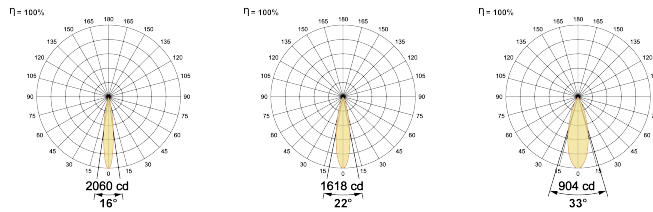

LED Technology

Binning 3 Step MacAdam

LED Life Time @ L70/B10 >50000 hours

Colour Rendering (CRI) CRI80,CRI90

Led Type COB

LED Fitted CREE COB LED 36Vdc/130mA

Controls

Standard Switchable On/Off

Optional PDIM,DDIM,CASAMBI,Non Dimmable