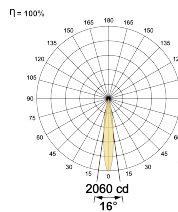

Xo 35 | 5W

Product Reference

Environment Indoor

Installation Ceiling Recess

Construction & Materials

Housing Die Cast Aluminium

Primary Lens PMMA

Primary Reflector PC metallised

Secondary Reflector -

Body Finish White,Black,Custom

Diffuser -

Antiglare Baffle -

Thermal Management

Heat Sink Material Die cast Aluminium

Cooling Technique Passive Cooling

Optical System

Beam Direction Adjustable

Tilt Yes

Swivel Yes

Electrical System

Driven with Constant Current Driver

Input Voltage/Hz 220V- 240V/50-60Hz

Control Gear Included

Mounting Remote

LED Power Watts 3.4W

System Power Watts 4.2W

Operating Voltage Vin 220-240 Vac

Power Factor p.f. > 0.5

LED Technology

Binning 3 Step MacAdam

LED Life Time @ L70/B10 >50000 hours

Colour Rendering (CRI) CRI80,CRI90

Led Type COB

LED Fitted CREE COB LED 9Vdc/350mA

Controls

Standard Switchable On/Off

Optional PDIM,DDIM,CASAMBI,Non Dimmable

Ordering Details

Code Example:	Name	Watt	CCT	CRI	Angle	Finish	Control
Xo 35	5W	WW27K	CRI80	16°(SS)	SWH	On/Off	

Select one from each column with highlighted values to create the ordering code

NAME	WATT	LUMEN	EFFICACY	CCT		CRI	ANGLE	FINISH		CONTROL	
Xo 35	5W	365	87	2700K	WW27K	CRI80	16°(SS)	White	SWH	Non Dimmable	On/Off
		391	93	3000K	WW30K	CRI90	22°(MD)	Black	SBL	Phase Dimmable	PDIM
		416	99	4000K	NW40K		33°(WD)	Custom	CSM	Dali Dimmable	DDIM
		424	101	5700K	CW57K					Casambi	CBTM
Xo 35	5W			WW27K	CRI80	16°(SS)	SWH			On/Off