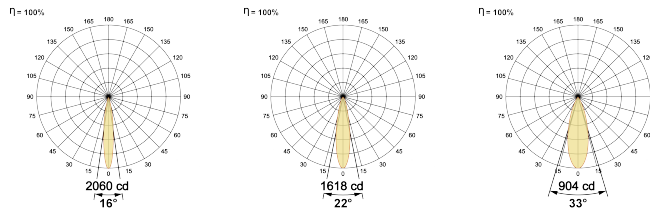

## Ordering Details

Code Example:	Name	Watt	CCT	CRI	Angle	Finish	Control
Xo 35	5W	WW27K	CRI80	16°(SS)	SWH	On/Off	

Select one from each column with highlighted values to create the ordering code

NAME	WATT	LUMEN	EFFICACY	CCT	CRI	ANGLE	FINISH	CONTROL	
Xo 35	5W	365	87	2700K	WW27K	CRI80	16°(SS)	White SWH	Non Dimmable On/Off
		391	93	3000K	WW30K	CRI90	22°(MD)	Black SBL	Phase Dimmable PDIM
		416	99	4000K	NW40K		33°(WD)	Custom CSM	Dali Dimmable DDIM
		424	101	5700K	CW57K				Casambi CBTM
Xo 35	5W			WW27K	CRI80	16°(SS)	SWH	On/Off	

## Light Distribution