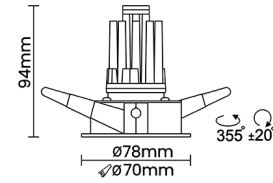

Xo 35 | 5W

Product Reference

Environment Indoor

Installation Ceiling Recess

Construction & Materials

Housing Die Cast Aluminium

Primary Lens PMMA

Primary Reflector PC metallised

Secondary Reflector -

Body Finish White,Black,Custom

Diffuser -

Antiglare Baffle -

Thermal Management

Heat Sink Material Die cast Aluminium

Cooling Technique Passive Cooling

Optical System

Beam Direction Adjustable

Tilt Yes

Swivel Yes

Electrical System

Driven with Constant Current Driver

Input Voltage/Hz 220V- 240V/50-60Hz

Control Gear Included

Mounting Remote

LED Power Watts 3.4W

System Power Watts 4.2W

Operating Voltage Vin 220-240 Vac

Power Factor p.f. > 0.5

Ordering Details

Code Example:	Name	Watt	CCT	CRI	Angle	Finish	Control
	Xo 35	5W	WW27K	CRI80	16°(SS)	SWH	On/Off

Select one from each column with highlighted values to create the ordering code

NAME	WATT	LUMEN	EFFICACY	CCT		CRI	ANGLE	FINISH		CONTROL	
Xo 35	5W	365	87	2700K	WW27K	CRI80	16°(SS)	White	SWH	Non Dimmable	On/Off
		391	93	3000K	WW30K	CRI90	22°(MD)	Black	SBL	Phase Dimmable	PDIM
		416	99	4000K	NW40K		33°(WD)	Custom	CSM	Dali Dimmable	DDIM
		424	101	5700K	CW57K					Casambi	CBTM
Xo 35	5W			WW27K		CRI80	16°(SS)	SWH		On/Off