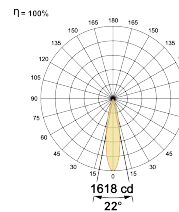

Xo 35 | 5W

Product Reference

Environment Indoor

Installation Ceiling Recess

Construction & Materials

Housing Die Cast Aluminium

Primary Lens PMMA

Primary Reflector PC metallised

Secondary Reflector -

Body Finish White,Black,Custom

Diffuser -

Antiglare Baffle -

Thermal Management

Heat Sink Material Die cast Aluminium

Cooling Technique Passive Cooling

Optical System

Beam Direction Adjustable

Tilt Yes

Swivel Yes

Electrical System

Driven with Constant Current Driver

Input Voltage/Hz 220V- 240V/50-60Hz

Control Gear Included

Mounting Remote

LED Power Watts 3.4W

System Power Watts 4.2W

Operating Voltage Vin 220-240 Vac

Power Factor p.f. > 0.5

LED Technology

Binning 3 Step MacAdam

LED Life Time @ L70/B10 >50000 hours

Colour Rendering (CRI) CRI80,CRI90

Led Type COB

LED Fitted CREE COB LED 9Vdc/350mA

Controls

Standard Switchable On/Off

Optional PDIM,DDIM,CASAMBI,Non Dimmable

Ordering Details

Code Example:	Name	Watt	CCT	CRI	Angle	Finish	Control
Xo 35	5W	WW27K	CRI80	16°(SS)	SWH	On/Off	

Select one from each column with highlighted values to create the ordering code

NAME	WATT	LUMEN	EFFICACY	CCT		CRI	ANGLE	FINISH		CONTROL	
Xo 35	5W	365	87	2700K	WW27K	CRI80	16°(SS)	White	SWH	Non Dimmable	On/Off
		391	93	3000K	WW30K	CRI90	22°(MD)	Black	SBL	Phase Dimmable	PDIM
		416	99	4000K	NW40K		33°(WD)	Custom	CSM	Dali Dimmable	DDIM
		424	101	5700K	CW57K					Casambi	CBTM
Xo 35	5W			WW27K	CRI80	16°(SS)	SWH			On/Off