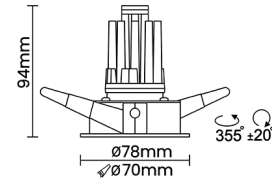

Xo 35 | 5W

Product Reference

Environment Indoor

Installation Ceiling Recess

Construction & Materials

Housing Die Cast Aluminium

Primary Lens PMMA

Primary Reflector PC metallised

Secondary Reflector -

Body Finish White,Black,Custom

Diffuser -

Antiglare Baffle -

Thermal Management

Heat Sink Material Die cast Aluminium

Cooling Technique Passive Cooling

Optical System

Beam Direction Adjustable

Tilt Yes

Swivel Yes

Electrical System

Driven with Constant Current Driver

Input Voltage/Hz 220V- 240V/50-60Hz

Control Gear Included

Mounting Remote

LED Power Watts 3.4W

System Power Watts 4.2W

Operating Voltage Vin 220-240 Vac

Power Factor p.f. > 0.5

Ordering Details

Code Example:	Name	Watt	CCT	CRI	Angle	Finish	Control
	Xo 35	5W	WW27K	CRI80	16°(SS)	SWH	On/Off

Select one from each column with highlighted values to create the ordering code

NAME	WATT	LUMEN	EFFICACY	CCT		CRI	ANGLE	FINISH		CONTROL	
Xo 35	5W	365	87	2700K	WW27K	CRI80	16°(SS)	White	SWH	Non Dimmable	On/Off
		391	93	3000K	WW30K	CRI90	22°(MD)	Black	SBL	Phase Dimmable	PDIM
		416	99	4000K	NW40K		33°(WD)	Custom	CSM	Dali Dimmable	DDIM
		424	101	5700K	CW57K					Casambi	CBTM
Xo 35	5W			WW27K		CRI80	16°(SS)	SWH		On/Off