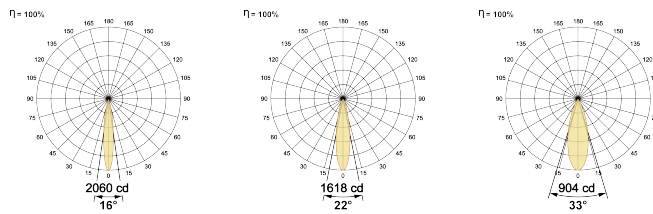

Light Distribution

LED Technology

Binning 3 Step MacAdam

LED Life Time @ L70/B10 >50000 hours

Colour Rendering (CRI) CRI80,CRI90

Led Type COB

LED Fitted CREE COB LED 36Vdc/130mA

Controls

Standard Switchable On/Off

Optional PDIM,DDIM,CASAMBI,Non Dimmable