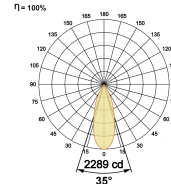

LED Power Watts 12.4W

System Power Watts 14.3W

Operating Voltage V_{in} 220-240 Vac

Power Factor p.f. > 0.95

Light Distribution

LED Technology

Binning 3 Step MacAdam

LED Life Time @ L80/B10 >50000 hours