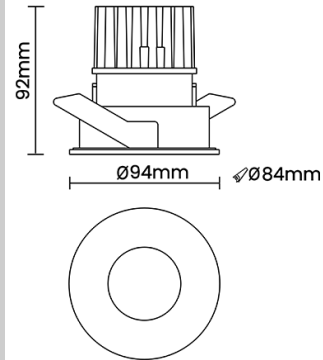

Aqua Romeo | 15W

Product Reference

Environment Indoor

Installation Ceiling Recess

Construction & Materials

Housing Die Cast Aluminium

Primary Lens PMMA

Primary Reflector -

Secondary Reflector -

Body Finish White,Black,Custom

Diffuser -

Antiglare Baffle -

Thermal Management

Heat Sink Material Die cast Aluminium

Cooling Technique Passive Cooling

Optical System

Beam Direction Adjustable

Tilt Yes

Swivel No

Electrical System

Driven with Constant Current Driver

Input Voltage/Hz 220V- 240V/50-60Hz

Control Gear Included

Mounting Remote

LED Power Watts 12.4W

System Power Watts 14.3W

Operating Voltage Vin 220-240 Vac

Power Factor p.f. > 0.95

Light Distribution

LED Technology

Binning 3 Step MacAdam

LED Life Time @ L70/B10 >50000 hours

Colour Rendering (CRI) CRI80,CRI90

Led Type COB

LED Fitted CREE COB LED 36Vdc/350mA

Controls

Standard Switchable On/Off

Optional PDIM,DDIM,BTTM,CASAMBI,Non Dimmable

Ordering Details

Code Example:	Name	Watt	CCT	CRI	Angle	Finish	Control
	Aqua Romeo	15W	WW27K	CRI80	31°(MD)	SWH	On/Off

Select one from each column with highlighted values to create the ordering code

NAME	WATT	LUMEN	EFFICACY	CCT	CRI	ANGLE	FINISH	CONTROL
Aqua Romeo	15W	1073	75	2700K	WW27K	CRI80	31°(MD)	White SWH Non Dimmable On/Off
		1101	77	3000K	WW30K	CRI90	35°(WD)	Black SBL Phase Dimmable PDIM
		1158	81	4000K	NW40K		55°(VWD)	Custom CSM Dali Dimmable DDIM
		1187	83	5700K	CW57K			Bluetooth Dimmable BTTM
				2700K-5700K	TW			Casambi CBTM
			Warm to Dim	W2D				
Aqua Romeo	15W			WW27K	CRI80	31°(MD)	SWH	On/Off