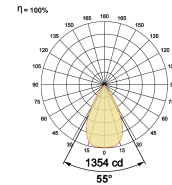

Aqua Romeo | 15W

Product Reference

Environment Indoor

Installation Ceiling Recess

Construction & Materials

Housing Die Cast Aluminium

Primary Lens PMMA

Primary Reflector -

Secondary Reflector -

Body Finish White,Black,Custom

Diffuser -

Antiglare Baffle -

Thermal Management

Heat Sink Material Die cast Aluminium

Cooling Technique Passive Cooling

Optical System

Beam Direction Adjustable

Tilt Yes

Swivel No

Electrical System

Driven with Constant Current Driver

Input Voltage/Hz 220V- 240V/50-60Hz

Control Gear Included

Mounting Remote

LED Power Watts 12.4W

System Power Watts 14.3W

Operating Voltage V_{in} 220-240 Vac

Power Factor p.f. > 0.95

LED Technology

Binning 3 Step MacAdam

LED Life Time @ L70/B10 >50000 hours

Colour Rendering (CRI) CRI80,CRI90

Led Type COB

LED Fitted CREE COB LED 36Vdc/350mA

Controls

Standard Switchable On/Off

Optional PDIM,DDIM,BTTM,CASAMBI,Non Dimmable

Ordering Details

Code Example:	Name	Watt	CCT	CRI	Angle	Finish	Control
	Aqua Romeo	15W	WW27K	CRI80	31°(MD)	SWH	On/Off

Select one from each column with highlighted values to create the ordering code

NAME	WATT	LUMEN	EFFICACY	CCT	CRI	ANGLE	FINISH	CONTROL
Aqua Romeo	15W	1073	75	2700K	WW27K	CRI80	31°(MD)	White SWH Non Dimmable On/Off
		1101	77	3000K	WW30K	CRI90	35°(WD)	Black SBL Phase Dimmable PDIM
		1158	81	4000K	NW40K		55°(VWD)	Custom CSM Dali Dimmable DDIM
		1187	83	5700K	CW57K			Bluetooth Dimmable BTTM
					2700K-5700K	TW		Casambi CBTM
			Warm to Dim	W2D				
Aqua Romeo	15W			WW27K	CRI80	31°(MD)	SWH	On/Off