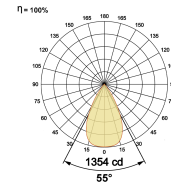

LED Power Watts 12.4W

System Power Watts 14.3W

Operating Voltage V_{in} 220-240 Vac

Power Factor p.f. > 0.95

Light Distribution

LED Technology

Binning 3 Step MacAdam

LED Life Time @ L80/B10 >50000 hours