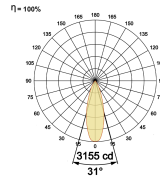

LED Power Watts 12.4W

System Power Watts 14.3W

Operating Voltage Vin 220-240 Vac

Power Factor p.f. > 0.95

Light Distribution

LED Technology

Binning 3 Step MacAdam

LED Life Time @ L70/B10 >50000 hours