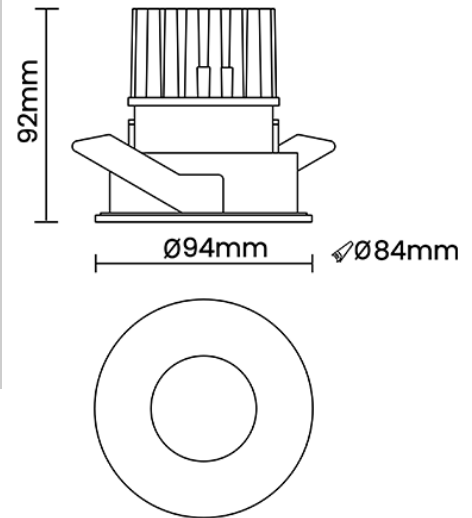

Aqua Romeo | 15W

Product Reference

Environment Indoor

Installation Ceiling Recess

Construction & Materials

Housing Die Cast Aluminium

Primary Lens PMMA

Primary Reflector -

Secondary Reflector -

Body Finish White,Black,Custom

Diffuser -

Antiglare Baffle -

Thermal Management

Heat Sink Material Die cast Aluminium

Cooling Technique Passive Cooling

Optical System

Beam Direction Adjustable

Tilt Yes

Swivel No

Electrical System

Driven with Constant Current Driver

Input Voltage/Hz 220V- 240V/50-60Hz

Control Gear Included

Mounting Remote

LED Power Watts 12.4W

System Power Watts 14.3W

Operating Voltage V_{in} 220-240 Vac

Power Factor p.f. > 0.95

Light Distribution

LED Technology

Binning 3 Step MacAdam

LED Life Time @ L80/B10 >50000 hours

Colour Rendering (CRI) CRI80,CRI90

Led Type COB

LED Fitted CREE COB LED 36Vdc/350mA

Controls

Standard Switchable On/Off

Optional PDIM,DDIM,BTMM,CASAMBI,Non Dimmable

Ordering Details

Code Example:	Name	Watt	CCT	CRI	Angle	Finish	Control
	Aqua Romeo	15W	WW27K	CRI80	31°(MD)	SWH	On/Off

Select one from each column with highlighted values to create the ordering code

NAME	WATT	LUMEN	EFFICACY	CCT	CRI	ANGLE	FINISH	CONTROL	
Aqua Romeo	15W	1073	75	2700K	WW27K	CRI80	31°(MD)	White SWH Non Dimmable On/Off	
		1101	77	3000K	WW30K	CRI90	35°(WD)	Black SBL Phase Dimmable PDIM	
		1158	81	4000K	NW40K		55°(VWD)	Custom CSM Dali Dimmable DDIM	
		1187	83	5700K	CW57K			Bluetooth Dimmable BTMM	
					2700K-5700K	TW			Casambi CBTM
					Warm to Dim	W2D