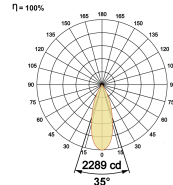

Aqua Romeo | 15W

Product Reference

Environment Indoor

Installation Ceiling Recess

Construction & Materials

Housing Die Cast Aluminium

Primary Lens PMMA

Primary Reflector -

Secondary Reflector -

Body Finish White,Black,Custom

Diffuser -

Antiglare Baffle -

Thermal Management

Heat Sink Material Die cast Aluminium

Cooling Technique Passive Cooling

Optical System

Beam Direction Adjustable

Tilt Yes

Swivel No

Electrical System

Driven with Constant Current Driver

Input Voltage/Hz 220V- 240V/50-60Hz

Control Gear Included

Mounting Remote

LED Power Watts 12.4W

System Power Watts 14.3W

Operating Voltage V_{in} 220-240 Vac

Power Factor p.f. > 0.95

LED Technology

Binning 3 Step MacAdam

LED Life Time @ L70/B10 >50000 hours

Colour Rendering (CRI) CRI80,CRI90

Led Type COB

LED Fitted CREE COB LED 36Vdc/350mA

Controls

Standard Switchable On/Off

Optional PDIM,DDIM,BTTM,CASAMBI,Non Dimmable

Ordering Details

Code Example:	Name	Watt	CCT	CRI	Angle	Finish	Control
	Aqua Romeo	15W	WW27K	CRI80	31°(MD)	SWH	On/Off

Select one from each column with highlighted values to create the ordering code

NAME	WATT	LUMEN	EFFICACY	CCT	CRI	ANGLE	FINISH	CONTROL
Aqua Romeo	15W	1073	75	2700K	WW27K	CRI80	31°(MD)	White SWH Non Dimmable On/Off
		1101	77	3000K	WW30K	CRI90	35°(WD)	Black SBL Phase Dimmable PDIM
		1158	81	4000K	NW40K		55°(VWD)	Custom CSM Dali Dimmable DDIM
		1187	83	5700K	CW57K			Bluetooth Dimmable BTTM
					2700K-5700K	TW		Casambi CBTM
			Warm to Dim	W2D				
Aqua Romeo	15W			WW27K	CRI80	31°(MD)	SWH	On/Off