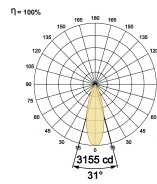

LED Power Watts 12.4W

System Power Watts 14.3W

Operating Voltage V_{in} 220-240 Vac

Power Factor p.f. > 0.95

Light Distribution

LED Technology

Binning 3 Step MacAdam

LED Life Time @ L80/B10 >50000 hours