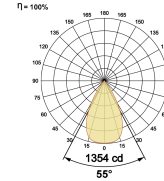

LED Power Watts 12.4W

System Power Watts 14.3W

Operating Voltage Vin 220-240 Vac

Power Factor p.f. > 0.95

Light Distribution

LED Technology

Binning 3 Step MacAdam

LED Life Time @ L70/B10 >50000 hours