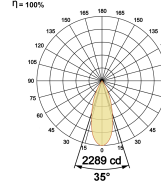

LED Power Watts 12.4W

System Power Watts 14.3W

Operating Voltage Vin 220-240 Vac

Power Factor p.f. > 0.95

Light Distribution

LED Technology

Binning 3 Step MacAdam

LED Life Time @ L70/B10 >50000 hours