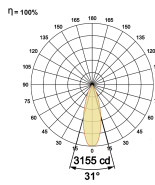

Aqua Romeo | 15W

Product Reference

Environment Indoor

Installation Ceiling Recess

Construction & Materials

Housing Die Cast Aluminium

Primary Lens PMMA

Primary Reflector -

Secondary Reflector -

Body Finish White,Black,Custom

Diffuser -

Antiglare Baffle -

Thermal Management

Heat Sink Material Die cast Aluminium

Cooling Technique Passive Cooling

Optical System

Beam Direction Adjustable

Tilt Yes

Swivel No

Electrical System

Driven with Constant Current Driver

Input Voltage/Hz 220V- 240V/50-60Hz

Control Gear Included

Mounting Remote

LED Power Watts 12.4W

System Power Watts 14.3W

Operating Voltage V_{in} 220-240 Vac

Power Factor p.f. > 0.95

LED Technology

Binning 3 Step MacAdam

LED Life Time @ L70/B10 >50000 hours

Colour Rendering (CRI) CRI80,CRI90

Led Type COB

LED Fitted CREE COB LED 36Vdc/350mA

Controls

Standard Switchable On/Off

Optional PDIM,DDIM,BTTM,CASAMBI,Non Dimmable

Ordering Details

Code Example:	Name	Watt	CCT	CRI	Angle	Finish	Control
	Aqua Romeo	15W	WW27K	CRI80	31°(MD)	SWH	On/Off

Select one from each column with highlighted values to create the ordering code

NAME	WATT	LUMEN	EFFICACY	CCT	CRI	ANGLE	FINISH	CONTROL
Aqua Romeo	15W	1073	75	2700K	WW27K	CRI80	31°(MD)	White SWH Non Dimmable On/Off
		1101	77	3000K	WW30K	CRI90	35°(WD)	Black SBL Phase Dimmable PDIM
		1158	81	4000K	NW40K		55°(VWD)	Custom CSM Dali Dimmable DDIM
		1187	83	5700K	CW57K			Bluetooth Dimmable BTTM
					2700K-5700K	TW		Casambi CBTM
			Warm to Dim	W2D				
Aqua Romeo	15W			WW27K	CRI80	31°(MD)	SWH	On/Off