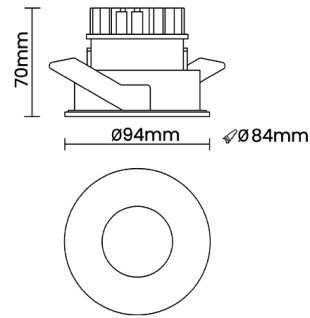

Aqua Romeo | 10W

Product Reference

Environment Indoor

Installation Ceiling Recess

Construction & Materials

Housing Die Cast Aluminium

Primary Lens PMMA

Primary Reflector -

Secondary Reflector -

Body Finish White,Black,Custom

Diffuser -

Antiglare Baffle -

Thermal Management

Heat Sink Material Die cast Aluminium

Cooling Technique Passive Cooling

Optical System

Beam Direction Adjustable

Tilt Yes

Swivel No

Electrical System

Driven with Constant Current Driver

Input Voltage/Hz 220V- 240V/50-60Hz

Control Gear Included

Mounting Remote

LED Power Watts 8.9W

System Power Watts 10.2W

Operating Voltage Vin 220-240 Vac

Power Factor p.f. > 0.95