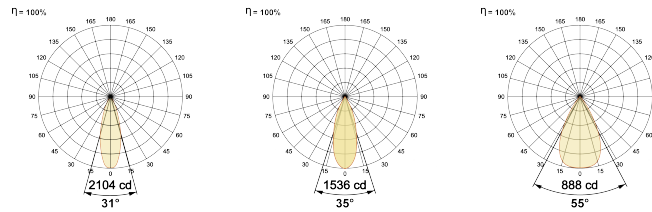

Light Distribution

LED Technology

Binning 3 Step MacAdam

LED Life Time @ L70/B10 >50000 hours

Colour Rendering (CRI) CRI80,CRI90

Led Type COB

LED Fitted CREE COB LED 36Vdc/250mA

Controls

Standard Switchable On/Off

Optional PDIM,DDIM,BTTM,CASAMBI,Non Dimmable

Ordering Details

Code Example:	Name	Watt	CCT	CRI	Angle	Finish	Control
	Aqua Romeo	10W	WW27K	CRI80	31°(MD)	SWH	On/Off

Select one from each column with highlighted values to create the ordering code

NAME	WATT	LUMEN	EFFICACY	CCT	CRI	ANGLE	FINISH	CONTROL
Aqua Romeo	10W	704	69	2700K	WW27K	CRI80	31°(MD)	White SWH Non Dimmable On/Off
		734	72	3000K	WW30K	CRI90	35°(WD)	Black SBL Phase Dimmable PDIM
		775	76	4000K	NW40K		55°(VWD)	Custom CSM Dali Dimmable DDIM
		796	78	5700K	CW57K			Bluetooth Dimmable BTTM
				2700K-5700K	TW			Casambi CBTM
			Warm to Dim	W2D				
Aqua Romeo	10W			WW27K	CRI80	31°(MD)	SWH	On/Off