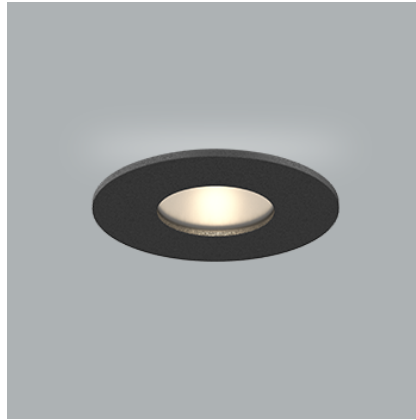

Aqua Romeo | 10W

Product Reference

Environment Indoor

Installation Ceiling Recess

Construction & Materials

Housing Die Cast Aluminium

Primary Lens PMMA

Primary Reflector -

Secondary Reflector -

Body Finish White,Black,Custom

Diffuser -

Antiglare Baffle -

Thermal Management

Heat Sink Material Die cast Aluminium

Cooling Technique Passive Cooling

Optical System

Beam Direction Adjustable

Tilt Yes

Swivel No

Electrical System

Driven with Constant Current Driver

Input Voltage/Hz 220V- 240V/50-60Hz

Control Gear Included

Mounting Remote

LED Power Watts 8.9W

System Power Watts 10.2W

Operating Voltage Vin 220-240 Vac

Power Factor p.f. > 0.95