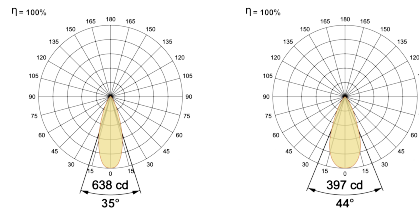

LED Technology

Binning 3 Step MacAdam

LED Life Time @ L70/B10 >50000 hours

Colour Rendering (CRI) CRI80,CRI90

Led Type COB

LED Fitted CREE COB LED 36Vdc/130mA

Controls

Standard Switchable On/Off

Optional PDIM,DDIM,CASAMBI,Non Dimmable

Ordering Details

Code Example:	Name	Watt	CCT	CRI	Angle	Finish	Control
	Romeo Mini Oval Spot	5W	WW27K	CRI80	35°(MD)	SWH	On/Off

Select one from each column with highlighted values to create the ordering code

NAME	WATT	LUMEN	EFFICACY	CCT		CRI	ANGLE	FINISH		CONTROL	
Romeo Mini Oval Spot	5W	252	60	2700K	WW27K	CRI80	35°(MD)	White	SWH	Non Dimmable	On/Off
		260	62	3000K	WW30K	CRI90	44°(WD)	Black	SBL	Phase Dimmable	PDIM
		273	65	4000K	NW40K			Custom	CSM	Dali Dimmable	DDIM
		281	67	5700K	CW57K					Bluetooth Dimmable	BTTM
				Warm to Dim		W2D				Casambi	CBTM
Romeo Mini Oval Spot	5W			WW27K		CRI80	35°(MD)	SWH		On/Off