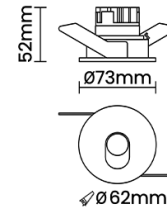

Romeo Mini Oval Spot |

5W

Product Reference

Environment Indoor

Installation Ceiling Recess

Construction & Materials

Housing Die Cast Aluminium

Primary Lens PMMA

Primary Reflector -

Secondary Reflector -

Body Finish White,Black,Custom

Diffuser -

Antiglare Baffle -

Thermal Management

Heat Sink Material Die cast Aluminium

Cooling Technique Passive Cooling

Optical System

Beam Direction Fixed

Tilt No

Swivel No

Electrical System

Driven with Constant Current Driver

Input Voltage/Hz 220V- 240V/50-60Hz

Control Gear Included

Mounting Remote

LED Power Watts 3.4W

System Power Watts 4.2W

Operating Voltage Vin 220-240 Vac

Power Factor p.f. > 0.95