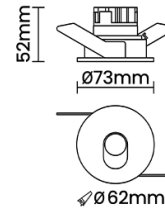

Romeo Mini Oval Spot | 5W

Product Reference

Environment Indoor

Installation Ceiling Recess

Construction & Materials

Housing Die Cast Aluminium

Primary Lens PMMA

Primary Reflector -

Secondary Reflector -

Body Finish White,Black,Custom

Diffuser -

Antiglare Baffle -

Thermal Management

Heat Sink Material Die cast Aluminium

Cooling Technique Passive Cooling

Optical System

Beam Direction Fixed

Tilt No

Swivel No

Electrical System

Driven with Constant Current Driver

Input Voltage/Hz 220V- 240V/50-60Hz

Control Gear Included

Mounting Remote

LED Power Watts 3.4W

System Power Watts 4.2W

Operating Voltage Vin 220-240 Vac

Power Factor p.f. > 0.95