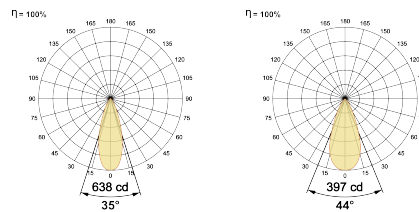

Light Distribution

LED Technology

Binning 3 Step MacAdam

LED Life Time @ L70/B10 >50000 hours

Colour Rendering (CRI) CRI80,CRI90

Led Type COB

LED Fitted CREE COB LED 36Vdc/130mA

Controls

Standard Switchable On/Off

Optional PDIM,DDIM,CASAMBI,Non Dimmable

Ordering Details

Code Example:	Name	Watt	CCT	CRI	Angle	Finish	Control
	Romeo Mini Oval Spot	5W	WW27K	CRI80	35°(MD)	SWH	On/Off

Select one from each column with highlighted values to create the ordering code

NAME	WATT	LUMEN	EFFICACY	CCT	CRI	ANGLE	FINISH	CONTROL
Romeo Mini Oval Spot	5W	252	60	2700K	WW27K	CRI80	35°(MD)	Non Dimmable On/Off
		260	62	3000K	WW30K	CRI90	44°(WD)	Phase Dimmable PDIM
		273	65	4000K	NW40K			Dali Dimmable DDIM
		281	67	5700K	CW57K			Bluetooth Dimmable BTTM
					Warm to Dim W2D			Casambi CBTM
Romeo Mini Oval Spot	5W			WW27K	CRI80	35°(MD)	SWH	On/Off