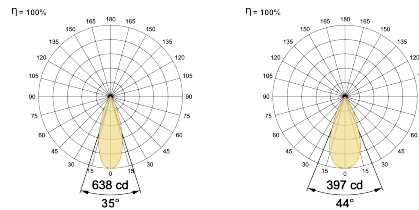

LED Technology

Binning 3 Step MacAdam

LED Life Time @ L70/B10 >50000 hours

Colour Rendering (CRI) CRI80,CRI90

Led Type COB

LED Fitted CREE COB LED 9Vdc350mA

Controls

Standard Switchable On/Off

Optional PDIM,DDIM,CASAMBI,Non Dimmable

Ordering Details

Code Example:	Name	Watt	CCT	CRI	Angle	Finish	Control
	Romeo Mini Oval Spot	5W	WW27K	CRI80	35°(MD)	SWH	On/Off

Select one from each column with highlighted values to create the ordering code

NAME	WATT	LUMEN	EFFICACY	CCT		CRI	ANGLE	FINISH		CONTROL	
Romeo Mini Oval Spot	5W	252	60	2700K	WW27K	CRI80	35°(MD)	White	SWH	Non Dimmable	On/Off
		260	62	3000K	WW30K	CRI90	44°(WD)	Black	SBL	Phase Dimmable	PDIM
		273	65	4000K	NW40K			Custom	CSM	Dali Dimmable	DDIM
		281	67	5700K	CW57K					Bluetooth Dimmable	BTTM
				Warm to Dim		W2D				Casambi	CBTM
Romeo Mini Oval Spot	5W			WW27K		CRI80	35°(MD)	SWH		On/Off