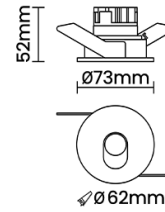

Romeo Mini Oval Spot | 5W

Product Reference

Environment Indoor

Installation Ceiling Recess

Construction & Materials

Housing Die Cast Aluminium

Primary Lens PMMA

Primary Reflector -

Secondary Reflector -

Body Finish White,Black,Custom

Diffuser -

Antiglare Baffle -

Thermal Management

Heat Sink Material Die cast Aluminium

Cooling Technique Passive Cooling

Optical System

Beam Direction Fixed

Tilt No

Swivel No

Electrical System

Driven with Constant Current Driver

Input Voltage/Hz 220V- 240V/50-60Hz

Control Gear Included

Mounting Remote

LED Power Watts 3.4W

System Power Watts 4.2W

Operating Voltage Vin 220-240 Vac

Power Factor p.f. > 0.95