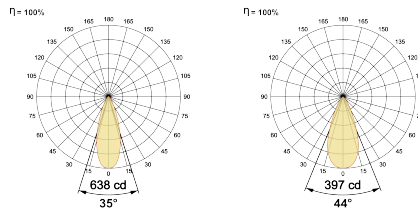

Light Distribution

LED Technology

Binning 3 Step MacAdam

LED Life Time @ L80/B10 >50000 hours

Colour Rendering (CRI) CRI80,CRI90

Led Type COB

LED Fitted CREE COB LED 36Vdc/130mA

Controls

Standard Switchable On/Off

Optional PDIM,DDIM,CASAMBI,Non Dimmable

Ordering Details

Code Example:	Name	Watt	CCT	CRI	Angle	Finish	Control
	Romeo Mini Oval Spot	5W	WW27K	CRI80	35°(MD)	SWH	On/Off

Select one from each column with highlighted values to create the ordering code

NAME	WATT	LUMEN	EFFICACY	CCT	CRI	ANGLE	FINISH	CONTROL
Romeo Mini Oval Spot	5W	252	60	2700K	WW27K	CRI80	35°(MD)	Non Dimmable On/Off
		260	62	3000K	WW30K	CRI90	44°(WD)	Phase Dimmable PDIM
		273	65	4000K	NW40K			Dali Dimmable DDIM
		281	67	5700K	CW57K			Bluetooth Dimmable BTTM
					Warm to Dim W2D			Casambi CBTM
Romeo Mini Oval Spot	5W			WW27K	CRI80	35°(MD)	SWH	On/Off