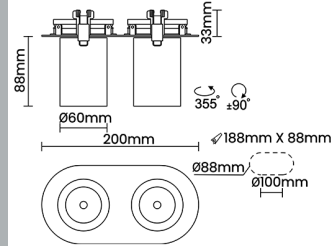

Spotboy SR 50 2Way | 2X15W

Product Reference

Environment Indoor

Installation Semi Recess

Construction & Materials

Housing Die Cast Aluminium, Milled Aluminium

Primary Lens PMMA

Primary Reflector PC metallised

Secondary Reflector -

Body Finish White, Black, Custom

Diffuser -

Antiglare Baffle -

Thermal Management

Heat Sink Material Die cast Aluminium

Cooling Technique Passive Cooling

Optical System

Beam Direction Adjustable

Tilt Yes

Swivel Yes

Electrical System

Driven with Constant Current Driver

Input Voltage/Hz 220V- 240V/50-60Hz

Control Gear Included

Mounting Remote

LED Power Watts 2x12.6W

System Power Watts 2x14.5W

Operating Voltage Vin 220-240 Vac

Power Factor p.f. > 0.95