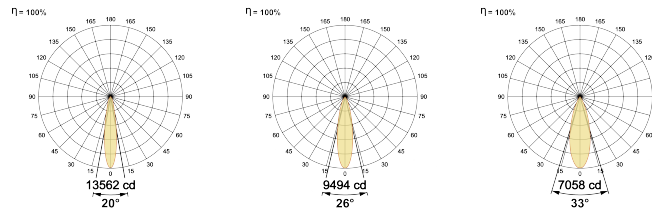

Light Distribution

LED Technology

Binning 3 Step MacAdam

LED Life Time @ L70/B10 >50000 hours

Colour Rendering (CRI) CRI80, CRI90

Led Type COB

LED Fitted CREE COB LED 36Vdc/350mA

Controls

Standard Switchable On/Off

Optional PDIM, DDIM, BTM, CASAMBI, Non Dimmable

Ordering Details

Code Example:	Name	Watt	CCT	CRI	Angle	Finish	Control
	Spotboy SR 50 2Way	2X15W	WW27K	CRI80	20°(SS)	SWH	On/Off

Select one from each column with highlighted values to create the ordering code

NAME	WATT	LUMEN	EFFICACY	CCT	CRI	ANGLE	FINISH	CONTROL	
Spotboy SR 50 2Way	2X15W	2x1349	93	2700K	WW27K	CRI80	20°(SS)	White SWH Non Dimmable On/Off	
		2x1392	96	3000K	WW30K	CRI90	26°(MD)	Black SBL Phase Dimmable PDIM	
		2x1494	103	4000K	NW40K		33°(WD)	Custom CSM Dali Dimmable DDIM	
		2x1537	106	5700K	CW57K			Bluetooth Dimmable BTM	
				2700K-5700K	TW				Casambi CBTM
				Warm to Dim	W2D				
Spotboy SR 50 2Way	2X15W			WW27K	CRI80	20°(SS)	SWH	On/Off