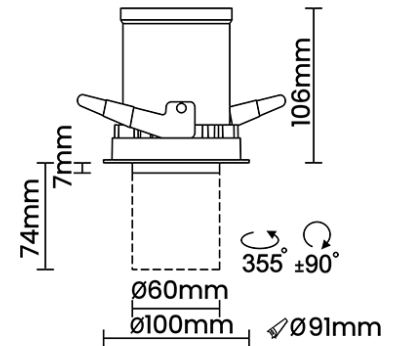

Spotboy 50 | 15W

Product Reference

Environment Indoor

Installation Ceiling Recess

Construction & Materials

Housing Die Cast Aluminium, Milled Aluminium

Primary Lens PMMA

Primary Reflector PC metallised

Secondary Reflector -

Body Finish White, Black, Custom

Diffuser -

Antiglare Baffle -

Thermal Management

Heat Sink Material Die cast Aluminium

Cooling Technique Passive Cooling

Optical System

Beam Direction Adjustable

Tilt Yes

Swivel Yes

Electrical System

Driven with Constant Current Driver

Input Voltage/Hz 220V- 240V/50-60Hz

Control Gear Included

Mounting Remote

LED Power Watts 12.6W

System Power Watts 14.5W

Operating Voltage V_{in} 220-240 Vac

Power Factor p.f. > 0.95