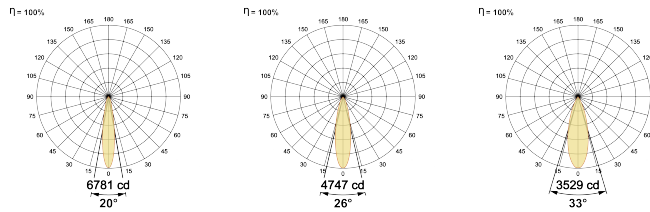

LED Power Watts 12.6W

System Power Watts 14.5W

Operating Voltage V_{in} 220-240 Vac

Power Factor p.f. > 0.95

Light Distribution

LED Technology

Binning 3 Step MacAdam

LED Life Time @ L80/B10 >50000 hours