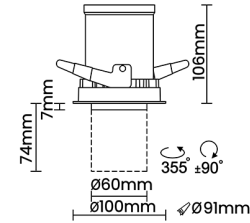

Spotboy 50 | 10W

Product Reference

Environment Indoor

Installation Ceiling Recess

Construction & Materials

Housing Die Cast Aluminium, Milled Aluminium

Primary Lens PMMA

Primary Reflector PC metallised

Secondary Reflector -

Body Finish White, Black, Custom

Diffuser -

Antiglare Baffle -

Thermal Management

Heat Sink Material Die cast Aluminium

Cooling Technique Passive Cooling

Optical System

Beam Direction Adjustable

Tilt Yes

Swivel Yes

Electrical System

Driven with Constant Current Driver

Input Voltage/Hz 220V- 240V/50-60Hz

Control Gear Included

Mounting Remote

LED Power Watts 9.1W

System Power Watts 10.5W

Operating Voltage Vin 220-240 Vac

Power Factor p.f. > 0.95

Ordering Details

Code Example:	Name	Watt	CCT	CRI	Angle	Finish	Control
	Spotboy 50	10W	WW27K	CRI80	19°(SS)	SWH	On/Off

Select one from each column with highlighted values to create the ordering code

NAME	WATT	LUMEN	EFFICACY	CCT	CRI	ANGLE	FINISH	CONTROL		
Spotboy 50	10W	977	93	2700K	WW27K	CRI80	19°(SS)	White SWH	Non Dimmable On/Off	
		1061	101	3000K	WW30K	CRI90	25°(MD)	Black SBL	Phase Dimmable PDIM	
		1124	107	4000K	NW40K		32°(WD)	Custom CSM	Dali Dimmable DDIM	
		1155	110	5700K	CW57K				Bluetooth Dimmable BTTM	
					2700K-5700K	TW				Casambi CBTM
				Warm to Dim	W2D					
Spotboy 50	10W			WW27K	CRI80	19°(SS)	SWH	On/Off