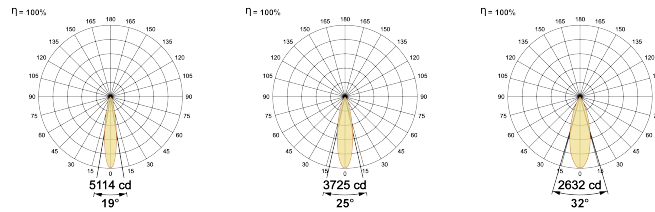

Light Distribution

LED Technology

Binning 3 Step MacAdam

LED Life Time @ L70/B10 >50000 hours

Colour Rendering (CRI) CRI80, CRI90

Led Type COB

LED Fitted CREE COB LED 36Vdc/250mA

Controls

Standard Switchable On/Off

Optional PDIM, DDIM, BTTM, CASAMBI, Non Dimmable