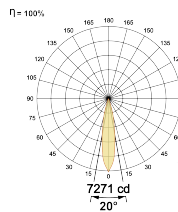

Xcent Pro | 15W

Product Reference

Environment Indoor

Installation Ceiling Recess

Construction & Materials

Housing Aluminium

Primary Lens PMMA

Primary Reflector -

Secondary Reflector Anodised

Body Finish White,Black,Custom

Diffuser -

Antiglare Baffle -

Thermal Management

Heat Sink Material Die cast Aluminium

Cooling Technique Passive Cooling

Optical System

Beam Direction Adjustable

Tilt Yes

Swivel No

Electrical System

Driven with Constant Current Driver

Input Voltage/Hz 220V- 240V/50-60Hz

Control Gear Included

Mounting Remote

LED Power Watts 12.7W

System Power Watts 14.6W

Operating Voltage V_{in} 220-240 Vac

Power Factor p.f. > 0.95

LED Technology

Binning 3 Step MacAdam

LED Life Time @ L70/B10 >50000 hours

Colour Rendering (CRI) CRI80,CRI90

Led Type COB

LED Fitted Cree COB LED 36Vdc/350mA

Controls

Standard Switchable On/Off

Optional PDIM,DDIM,BTMM,CASAMBI,Non Dimmable

Ordering Details

Code Example:	Name	Watt	CCT	CRI	Angle	Finish	Control
	Xcent Pro	15W	WW27K	CRI80	20°(SS)	SWH	On/Off

Select one from each column with highlighted values to create the ordering code

NAME	WATT	LUMEN	EFFICACY	CCT	CRI	ANGLE	FINISH	CONTROL	
Xcent Pro	15W	1270	87	2700K	WW27K	CRI80	20°(SS)	White SWH	Non Dimmable On/Off
		1314	90	3000K	WW30K	CRI90	30°(MD)	Black SBL	Phase Dimmable PDIM
		1372	94	4000K	NW40K		35°(WD)	Custom CSM	Dali Dimmable DDIM
		1402	96	5700K	CW57K		46°(VWD)		Bluetooth Dimmable BTMM
				2700K-5700K	TW				Casambi CBTM
				Warm to Dim	W2D				
Xcent Pro	15W			WW27K	CRI80	20°(SS)	SWH	On/Off