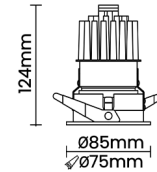

Xcent Pro | 15W

Product Reference

Environment Indoor

Installation Ceiling Recess

Construction & Materials

Housing Aluminium

Primary Lens PMMA

Primary Reflector -

Secondary Reflector Anodised

Body Finish White,Black,Custom

Diffuser -

Antiglare Baffle -

Thermal Management

Heat Sink Material Die cast Aluminium

Cooling Technique Passive Cooling

Optical System

Beam Direction Adjustable

Tilt Yes

Swivel No

Electrical System

Driven with Constant Current Driver

Input Voltage/Hz 220V- 240V/50-60Hz

Control Gear Included

Mounting Remote

LED Power Watts 12.7W

System Power Watts 14.6W

Operating Voltage V_{in} 220-240 Vac

Power Factor p.f. > 0.95

LED Technology

Binning 3 Step MacAdam

LED Life Time @ L70/B10 >50000 hours

Colour Rendering (CRI) CRI80,CRI90

Led Type COB

LED Fitted Cree COB LED 36Vdc/350mA

Controls

Standard Switchable On/Off

Optional PDIM,DDIM,BTMM,CASAMBI,Non Dimmable

Ordering Details

Code Example:	Name	Watt	CCT	CRI	Angle	Finish	Control
	Xcent Pro	15W	WW27K	CRI80	20°(SS)	SWH	On/Off

Select one from each column with highlighted values to create the ordering code

NAME	WATT	LUMEN	EFFICACY	CCT	CRI	ANGLE	FINISH	CONTROL	
Xcent Pro	15W	1270	87	2700K	WW27K	CRI80	20°(SS)	White SWH	Non Dimmable On/Off
		1314	90	3000K	WW30K	CRI90	30°(MD)	Black SBL	Phase Dimmable PDIM
		1372	94	4000K	NW40K		35°(WD)	Custom CSM	Dali Dimmable DDIM
		1402	96	5700K	CW57K		46°(VWD)		Bluetooth Dimmable BTMM
				2700K-5700K	TW				Casambi CBTM
				Warm to Dim	W2D				
Xcent Pro	15W			WW27K	CRI80	20°(SS)	SWH	On/Off