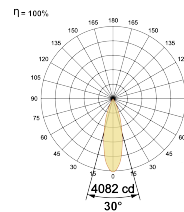

Xcent Pro | 15W

Product Reference

Environment Indoor

Installation Ceiling Recess

Construction & Materials

Housing Aluminium

Primary Lens PMMA

Primary Reflector -

Secondary Reflector Anodised

Body Finish White,Black,Custom

Diffuser -

Antiglare Baffle -

Thermal Management

Heat Sink Material Die cast Aluminium

Cooling Technique Passive Cooling

Optical System

Beam Direction Adjustable

Tilt Yes

Swivel No

Electrical System

Driven with Constant Current Driver

Input Voltage/Hz 220V- 240V/50-60Hz

Control Gear Included

Mounting Remote

LED Power Watts 12.7W

System Power Watts 14.6W

Operating Voltage V_{in} 220-240 Vac

Power Factor p.f. > 0.95

LED Technology

Binning 3 Step MacAdam

LED Life Time @ L70/B10 >50000 hours

Colour Rendering (CRI) CRI80,CRI90

Led Type COB

LED Fitted Cree COB LED 36Vdc/350mA

Controls

Standard Switchable On/Off

Optional PDIM,DDIM,BTMM,CASAMBI,Non Dimmable

Ordering Details

Code Example:	Name	Watt	CCT	CRI	Angle	Finish	Control
	Xcent Pro	15W	WW27K	CRI80	20°(SS)	SWH	On/Off

Select one from each column with highlighted values to create the ordering code

NAME	WATT	LUMEN	EFFICACY	CCT	CRI	ANGLE	FINISH	CONTROL	
Xcent Pro	15W	1270	87	2700K	WW27K	CRI80	20°(SS)	White SWH	Non Dimmable On/Off
		1314	90	3000K	WW30K	CRI90	30°(MD)	Black SBL	Phase Dimmable PDIM
		1372	94	4000K	NW40K		35°(WD)	Custom CSM	Dali Dimmable DDIM
		1402	96	5700K	CW57K		46°(VWD)		Bluetooth Dimmable BTMM
				2700K-5700K	TW				Casambi CBTM
				Warm to Dim	W2D				
Xcent Pro	15W			WW27K	CRI80	20°(SS)	SWH	On/Off