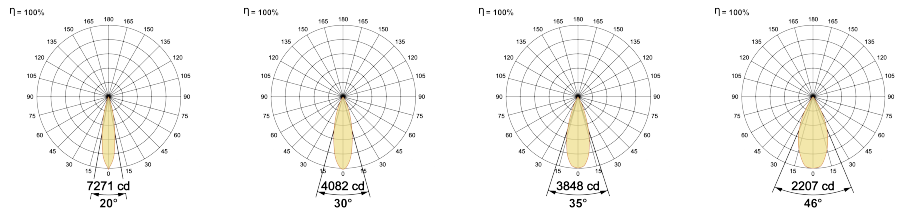

Light Distribution

LED Technology

Binning 3 Step MacAdam

LED Life Time @ L70/B10 >50000 hours

Colour Rendering (CRI) CRI80,CRI90

Led Type COB

LED Fitted Cree COB LED 36Vdc/350mA

Controls

Standard Switchable On/Off

Optional PDIM,DDIM,BTTM,CASAMBI,Non Dimmable

Ordering Details

Code Example:	Name	Watt	CCT	CRI	Angle	Finish	Control
	Xcent Pro	15W	WW27K	CRI80	20°(SS)	SWH	On/Off

Select one from each column with highlighted values to create the ordering code

NAME	WATT	LUMEN	EFFICACY	CCT	CRI	ANGLE	FINISH	CONTROL	
Xcent Pro	15W	1270	87	2700K	WW27K	CRI80	20°(SS)	White SWH	Non Dimmable On/Off
		1314	90	3000K	WW30K	CRI90	30°(MD)	Black SBL	Phase Dimmable PDIM
		1372	94	4000K	NW40K		35°(WD)	Custom CSM	Dali Dimmable DDIM
		1402	96	5700K	CW57K		46°(VWD)		Bluetooth Dimmable BTTM
				2700K-5700K	TW				Casambi CBTM
				Warm to Dim	W2D				
Xcent Pro	15W			WW27K	CRI80	20°(SS)	SWH	On/Off