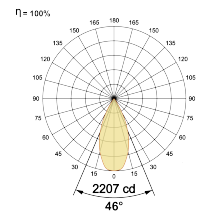

Xcent Pro | 15W

Product Reference

Environment Indoor

Installation Ceiling Recess

Construction & Materials

Housing Aluminium

Primary Lens PMMA

Primary Reflector -

Secondary Reflector Anodised

Body Finish White,Black,Custom

Diffuser -

Antiglare Baffle -

Thermal Management

Heat Sink Material Die cast Aluminium

Cooling Technique Passive Cooling

Optical System

Beam Direction Adjustable

Tilt Yes

Swivel No

Electrical System

Driven with Constant Current Driver

Input Voltage/Hz 220V- 240V/50-60Hz

Control Gear Included

Mounting Remote

LED Power Watts 12.7W

System Power Watts 14.6W

Operating Voltage V_{in} 220-240 Vac

Power Factor p.f. > 0.95

LED Technology

Binning 3 Step MacAdam

LED Life Time @ L70/B10 >50000 hours

Colour Rendering (CRI) CRI80,CRI90

Led Type COB

LED Fitted Cree COB LED 36Vdc/350mA

Controls

Standard Switchable On/Off

Optional PDIM,DDIM,BTMM,CASAMBI,Non Dimmable

Ordering Details

Code Example:	Name	Watt	CCT	CRI	Angle	Finish	Control
	Xcent Pro	15W	WW27K	CRI80	20°(SS)	SWH	On/Off

Select one from each column with highlighted values to create the ordering code

NAME	WATT	LUMEN	EFFICACY	CCT	CRI	ANGLE	FINISH	CONTROL	
Xcent Pro	15W	1270	87	2700K	WW27K	CRI80	20°(SS)	White SWH	Non Dimmable On/Off
		1314	90	3000K	WW30K	CRI90	30°(MD)	Black SBL	Phase Dimmable PDIM
		1372	94	4000K	NW40K		35°(WD)	Custom CSM	Dali Dimmable DDIM
		1402	96	5700K	CW57K		46°(VWD)		Bluetooth Dimmable BTMM
				2700K-5700K	TW				Casambi CBTM
				Warm to Dim	W2D				
Xcent Pro	15W			WW27K	CRI80	20°(SS)	SWH	On/Off