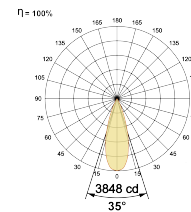

Xcent Pro | 15W

Product Reference

Environment Indoor

Installation Ceiling Recess

Construction & Materials

Housing Aluminium

Primary Lens PMMA

Primary Reflector -

Secondary Reflector Anodised

Body Finish White,Black,Custom

Diffuser -

Antiglare Baffle -

Thermal Management

Heat Sink Material Die cast Aluminium

Cooling Technique Passive Cooling

Optical System

Beam Direction Adjustable

Tilt Yes

Swivel No

Electrical System

Driven with Constant Current Driver

Input Voltage/Hz 220V- 240V/50-60Hz

Control Gear Included

Mounting Remote

LED Power Watts 12.7W

System Power Watts 14.6W

Operating Voltage V_{in} 220-240 Vac

Power Factor p.f. > 0.95

LED Technology

Binning 3 Step MacAdam

LED Life Time @ L70/B10 >50000 hours

Colour Rendering (CRI) CRI80,CRI90

Led Type COB

LED Fitted Cree COB LED 36Vdc/350mA

Controls

Standard Switchable On/Off

Optional PDIM,DDIM,BTMM,CASAMBI,Non Dimmable

Ordering Details

Code Example:	Name	Watt	CCT	CRI	Angle	Finish	Control
	Xcent Pro	15W	WW27K	CRI80	20°(SS)	SWH	On/Off

Select one from each column with highlighted values to create the ordering code

NAME	WATT	LUMEN	EFFICACY	CCT	CRI	ANGLE	FINISH	CONTROL	
Xcent Pro	15W	1270	87	2700K	WW27K	CRI80	20°(SS)	White SWH	Non Dimmable On/Off
		1314	90	3000K	WW30K	CRI90	30°(MD)	Black SBL	Phase Dimmable PDIM
		1372	94	4000K	NW40K		35°(WD)	Custom CSM	Dali Dimmable DDIM
		1402	96	5700K	CW57K		46°(VWD)		Bluetooth Dimmable BTMM
				2700K-5700K	TW				Casambi CBTM
				Warm to Dim	W2D				
Xcent Pro	15W			WW27K	CRI80	20°(SS)	SWH	On/Off