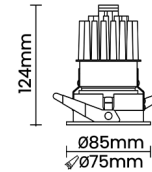

Xcent Pro | 15W

Product Reference

Environment Indoor

Installation Ceiling Recess

Construction & Materials

Housing Aluminium

Primary Lens PMMA

Primary Reflector -

Secondary Reflector Anodised

Body Finish White,Black,Custom

Diffuser -

Antiglare Baffle -

Thermal Management

Heat Sink Material Die cast Aluminium

Cooling Technique Passive Cooling

Optical System

Beam Direction Adjustable

Tilt Yes

Swivel No

Electrical System

Driven with Constant Current Driver

Input Voltage/Hz 220V- 240V/50-60Hz

Control Gear Included

Mounting Remote

LED Power Watts 12.7W

System Power Watts 14.6W

Operating Voltage Vin 220-240 Vac

Power Factor p.f. > 0.95