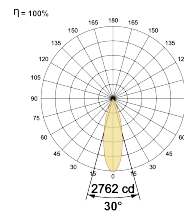

Xcent Pro | 10W

Product Reference

Environment Indoor

Installation Ceiling Recess

Construction & Materials

Housing Aluminium

Primary Lens PMMA

Primary Reflector -

Secondary Reflector Anodised

Body Finish White,Black,Custom

Diffuser -

Antiglare Baffle -

Thermal Management

Heat Sink Material Die cast Aluminium

Cooling Technique Passive Cooling

Optical System

Beam Direction Adjustable

Tilt Yes

Swivel No

Electrical System

Driven with Constant Current Driver

Input Voltage/Hz 220V- 240V/50-60Hz

Control Gear Included

Mounting Remote

LED Power Watts 8.8W

System Power Watts 10.1W

Operating Voltage V_{in} 220-240 Vac

Power Factor p.f. > 0.95

LED Technology

Binning 3 Step MacAdam

LED Life Time @ L70/B10 >50000 hours

Colour Rendering (CRI) CRI80,CRI90

Led Type COB

LED Fitted Cree COB LED 36Vdc/250mA

Controls

Standard Switchable On/Off

Optional PDIM,DDIM,BTDM,CASAMBI,Non Dimmable

Ordering Details

Code Example:	Name	Watt	CCT	CRI	Angle	Finish	Control
	Xcent Pro	10W	WW27K	CRI80	20°(SS)	SWH	On/Off

Select one from each column with highlighted values to create the ordering code

NAME	WATT	LUMEN	EFFICACY	CCT	CRI	ANGLE	FINISH	CONTROL	
Xcent Pro	10W	859	85	2700K	WW27K	CRI80	20°(SS)	White SWH	Non Dimmable On/Off
		889	88	3000K	WW30K	CRI90	30°(MD)	Black SBL	Phase Dimmable PDIM
		929	92	4000K	NW40K		35°(WD)	Custom CSM	Dali Dimmable DDIM
		949	94	5700K	CW57K		46°(VWD)		Bluetooth Dimmable BTDM
				2700K-5700K	TW				Casambi CBTM
				Warm to Dim	W2D				
Xcent Pro	10W			WW27K	CRI80	20°(SS)	SWH	On/Off