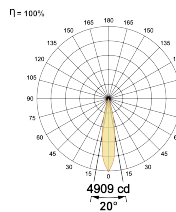

Xcent Pro | 10W

Product Reference

Environment Indoor

Installation Ceiling Recess

Construction & Materials

Housing Aluminium

Primary Lens PMMA

Primary Reflector -

Secondary Reflector Anodised

Body Finish White,Black,Custom

Diffuser -

Antiglare Baffle -

Thermal Management

Heat Sink Material Die cast Aluminium

Cooling Technique Passive Cooling

Optical System

Beam Direction Adjustable

Tilt Yes

Swivel No

Electrical System

Driven with Constant Current Driver

Input Voltage/Hz 220V- 240V/50-60Hz

Control Gear Included

Mounting Remote

LED Power Watts 8.8W

System Power Watts 10.1W

Operating Voltage V_{in} 220-240 Vac

Power Factor p.f. > 0.95

LED Technology

Binning 3 Step MacAdam

LED Life Time @ L70/B10 >50000 hours

Colour Rendering (CRI) CRI80,CRI90

Led Type COB

LED Fitted Cree COB LED 36Vdc/250mA

Controls

Standard Switchable On/Off

Optional PDIM,DDIM,BTDM,CASAMBI,Non Dimmable

Ordering Details

Code Example:	Name	Watt	CCT	CRI	Angle	Finish	Control
	Xcent Pro	10W	WW27K	CRI80	20°(SS)	SWH	On/Off

Select one from each column with highlighted values to create the ordering code

NAME	WATT	LUMEN	EFFICACY	CCT	CRI	ANGLE	FINISH	CONTROL	
Xcent Pro	10W	859	85	2700K	WW27K	CRI80	20°(SS)	White SWH	Non Dimmable On/Off
		889	88	3000K	WW30K	CRI90	30°(MD)	Black SBL	Phase Dimmable PDIM
		929	92	4000K	NW40K		35°(WD)	Custom CSM	Dali Dimmable DDIM
		949	94	5700K	CW57K		46°(VWD)		Bluetooth Dimmable BTDM
				2700K-5700K	TW				Casambi CBTM
				Warm to Dim	W2D				
Xcent Pro	10W			WW27K	CRI80	20°(SS)	SWH	On/Off