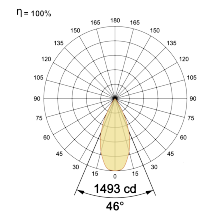

Xcent Pro | 10W

Product Reference

Environment Indoor

Installation Ceiling Recess

Construction & Materials

Housing Aluminium

Primary Lens PMMA

Primary Reflector -

Secondary Reflector Anodised

Body Finish White,Black,Custom

Diffuser -

Antiglare Baffle -

Thermal Management

Heat Sink Material Die cast Aluminium

Cooling Technique Passive Cooling

Optical System

Beam Direction Adjustable

Tilt Yes

Swivel No

Electrical System

Driven with Constant Current Driver

Input Voltage/Hz 220V- 240V/50-60Hz

Control Gear Included

Mounting Remote

LED Power Watts 8.8W

System Power Watts 10.1W

Operating Voltage V_{in} 220-240 Vac

Power Factor p.f. > 0.95

LED Technology

Binning 3 Step MacAdam

LED Life Time @ L70/B10 >50000 hours

Colour Rendering (CRI) CRI80,CRI90

Led Type COB

LED Fitted Cree COB LED 36Vdc/250mA

Controls

Standard Switchable On/Off

Optional PDIM,DDIM,BTDM,CASAMBI,Non Dimmable

Ordering Details

Code Example:	Name	Watt	CCT	CRI	Angle	Finish	Control
	Xcent Pro	10W	WW27K	CRI80	20°(SS)	SWH	On/Off

Select one from each column with highlighted values to create the ordering code

NAME	WATT	LUMEN	EFFICACY	CCT	CRI	ANGLE	FINISH	CONTROL	
Xcent Pro	10W	859	85	2700K	WW27K	CRI80	20°(SS)	White SWH	Non Dimmable On/Off
		889	88	3000K	WW30K	CRI90	30°(MD)	Black SBL	Phase Dimmable PDIM
		929	92	4000K	NW40K		35°(WD)	Custom CSM	Dali Dimmable DDIM
		949	94	5700K	CW57K		46°(VWD)		Bluetooth Dimmable BTDM
				2700K-5700K	TW				Casambi CBTM
				Warm to Dim	W2D				
Xcent Pro	10W			WW27K	CRI80	20°(SS)	SWH	On/Off