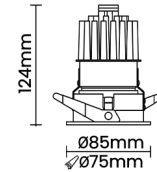

Xcent Pro | 10W

Product Reference

Environment Indoor

Installation Ceiling Recess

Construction & Materials

Housing Aluminium

Primary Lens PMMA

Primary Reflector -

Secondary Reflector Anodised

Body Finish White,Black,Custom

Diffuser -

Antiglare Baffle -

Thermal Management

Heat Sink Material Die cast Aluminium

Cooling Technique Passive Cooling

Optical System

Beam Direction Adjustable

Tilt Yes

Swivel No

Electrical System

Driven with Constant Current Driver

Input Voltage/Hz 220V- 240V/50-60Hz

Control Gear Included

Mounting Remote

LED Power Watts 8.8W

System Power Watts 10.1W

Operating Voltage V_{in} 220-240 Vac

Power Factor p.f. > 0.95

LED Technology

Binning 3 Step MacAdam

LED Life Time @ L70/B10 >50000 hours

Colour Rendering (CRI) CRI80,CRI90

Led Type COB

LED Fitted Cree COB LED 36Vdc/250mA

Controls

Standard Switchable On/Off

Optional PDIM,DDIM,BTDM,CASAMBI,Non Dimmable

Ordering Details

Code Example:	Name	Watt	CCT	CRI	Angle	Finish	Control
	Xcent Pro	10W	WW27K	CRI80	20°(SS)	SWH	On/Off

Select one from each column with highlighted values to create the ordering code

NAME	WATT	LUMEN	EFFICACY	CCT	CRI	ANGLE	FINISH	CONTROL	
Xcent Pro	10W	859	85	2700K	WW27K	CRI80	20°(SS)	White SWH	Non Dimmable On/Off
		889	88	3000K	WW30K	CRI90	30°(MD)	Black SBL	Phase Dimmable PDIM
		929	92	4000K	NW40K		35°(WD)	Custom CSM	Dali Dimmable DDIM
		949	94	5700K	CW57K		46°(VWD)		Bluetooth Dimmable BTDM
				2700K-5700K	TW				Casambi CBTM
				Warm to Dim	W2D				
Xcent Pro	10W			WW27K	CRI80	20°(SS)	SWH	On/Off