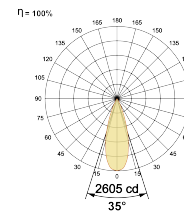

Xcent Pro | 10W

Product Reference

Environment Indoor

Installation Ceiling Recess

Construction & Materials

Housing Aluminium

Primary Lens PMMA

Primary Reflector -

Secondary Reflector Anodised

Body Finish White,Black,Custom

Diffuser -

Antiglare Baffle -

Thermal Management

Heat Sink Material Die cast Aluminium

Cooling Technique Passive Cooling

Optical System

Beam Direction Adjustable

Tilt Yes

Swivel No

Electrical System

Driven with Constant Current Driver

Input Voltage/Hz 220V- 240V/50-60Hz

Control Gear Included

Mounting Remote

LED Power Watts 8.8W

System Power Watts 10.1W

Operating Voltage V_{in} 220-240 Vac

Power Factor p.f. > 0.95

LED Technology

Binning 3 Step MacAdam

LED Life Time @ L70/B10 >50000 hours

Colour Rendering (CRI) CRI80,CRI90

Led Type COB

LED Fitted Cree COB LED 36Vdc/250mA

Controls

Standard Switchable On/Off

Optional PDIM,DDIM,BTDM,CASAMBI,Non Dimmable

Ordering Details

Code Example:	Name	Watt	CCT	CRI	Angle	Finish	Control
	Xcent Pro	10W	WW27K	CRI80	20°(SS)	SWH	On/Off

Select one from each column with highlighted values to create the ordering code

NAME	WATT	LUMEN	EFFICACY	CCT	CRI	ANGLE	FINISH	CONTROL	
Xcent Pro	10W	859	85	2700K	WW27K	CRI80	20°(SS)	White SWH	Non Dimmable On/Off
		889	88	3000K	WW30K	CRI90	30°(MD)	Black SBL	Phase Dimmable PDIM
		929	92	4000K	NW40K		35°(WD)	Custom CSM	Dali Dimmable DDIM
		949	94	5700K	CW57K		46°(VWD)		Bluetooth Dimmable BTDM
				2700K-5700K	TW				Casambi CBTM
				Warm to Dim	W2D				
Xcent Pro	10W			WW27K	CRI80	20°(SS)	SWH	On/Off