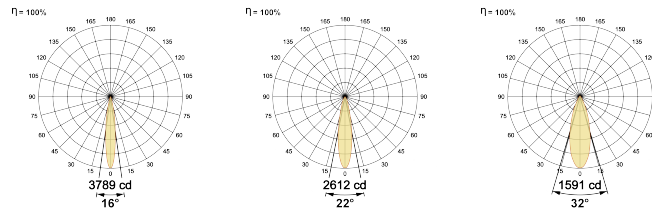

Light Distribution

LED Technology

Binning 3 Step MacAdam
LED Life Time @ L70/B10 >50000 hours
Colour Rendering (CRI) CRI80,CRI90
Led Type COB
LED Fitted CREE COB LED 36Vdc/130mA

Controls

Standard Switchable On/Off
Optional PDIM,DDIM,CASAMBI,Non Dimmable

Ordering Details

Code Example:	Name	Watt	CCT	CRI	Angle	Finish	Control
	Spa 35	5W	WW27K	CRI80	16°(SS)	SWH	On/Off

Select one from each column with highlighted values to create the ordering code

NAME	WATT	LUMEN	EFFICACY	CCT	CRI	ANGLE	FINISH	CONTROL	
Spa 35	5W	340	81	2700K	WW27K	CRI80	16°(SS)	White SWH	Non Dimmable On/Off
		361	86	3000K	WW30K	CRI90	22°(MD)	Black SBL	Phase Dimmable PDIM
		382	91	4000K	NW40K		32°(WD)	Custom CSM	Dali Dimmable DDIM
		395	94	5700K	CW57K				Casambi CBTM
Spa 35	5W			WW27K	CRI80	16°(SS)	SWH	On/Off