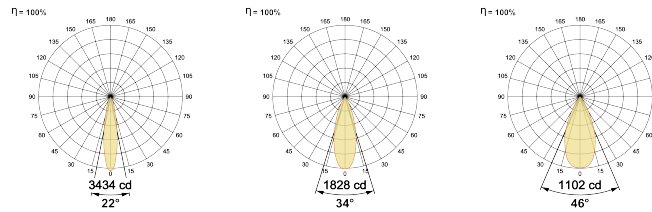

Light Distribution

LED Technology

Binning 3 Step MacAdam

LED Life Time @ L70/B10 >50000 hours

Colour Rendering (CRI) CRI80,CRI90

Led Type SMD high power

LED Fitted Cree 3030 LED 33V-36Vdc/180mA

Controls

Standard Switchable On/Off

Optional PDIM,DDIM,BTTM,CASAMBI,Non Dimmable

Ordering Details

Code Example:	Name	Watt	CCT	CRI	Angle	Finish	Control
	Snap Dark 6	8W	WW27K	CRI80	22°(SS)	SWH	On/Off

Select one from each column with highlighted values to create the ordering code

NAME	WATT	LUMEN	EFFICACY	CCT		CRI	ANGLE	FINISH		CONTROL	
Snap Dark 6	8W	713	87	2700K	WW27K	CRI80	22°(SS)	White	SWH	Non Dimmable	On/Off
		738	90	3000K	WW30K	CRI90	34°(MD)	Black	SBL	Phase Dimmable	PDIM
		771	94	4000K	NW40K		46°(WD)			Dali Dimmable	DDIM
		795	97	5700K	CW57K			Bluetooth Dimmable	BTTM		
						2700K-5700K	TW			Casambi	CBTM
Snap Dark 6	8W			WW27K		CRI80	22°(SS)	SWH		On/Off