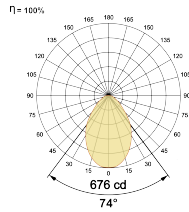

Snap Soft 18 | 15W

Product Reference

Environment Indoor

Installation Ceiling Recess

Construction & Materials

Housing Die Cast Aluminium

Primary Lens -

Primary Reflector -

Secondary Reflector -

Body Finish White,Black

Diffuser Microprismatic

Antiglare Baffle -

Thermal Management

Heat Sink Material Die cast Aluminium

Cooling Technique Passive Cooling

Optical System

Beam Direction Fixed

Tilt No

Swivel No

Electrical System

Driven with Constant Current Driver

Input Voltage/Hz 220V- 240V/50-60Hz

Control Gear Included

Mounting Remote

LED Power Watts 12.4W

System Power Watts 14.3W

Operating Voltage Vin 220-240 Vac

Power Factor p.f. > 0.95

LED Technology

Binning 3 Step MacAdam

LED Life Time @ L70/B10 >50000 hours

Colour Rendering (CRI) CRI80,CRI90

Led Type SMD high power

LED Fitted Samsung Mid power LED array 33V-36Vdc/350mA

Controls

Standard Switchable On/Off

Optional PDIM,DDIM,BTTM,CASAMBI,Non Dimmable

Ordering Details

Code Example:	Name	Watt	CCT	CRI	Angle	Finish	Control
	Snap Soft 18	15W	WW27K	CRI80	74°	SWH	On/Off

Select one from each column with highlighted values to create the ordering code

NAME	WATT	LUMEN	EFFICACY	CCT	CRI	ANGLE	FINISH	CONTROL			
Snap Soft 18	15W	1087	76	2700K	WW27K	CRI80	74°	White	SWH	Non Dimmable	On/Off
		1115	78	3000K	WW30K			Black	SBL	Phase Dimmable	PDIM
		1173	82	4000K	NW40K					Dali Dimmable	DDIM
		1201	84	5700K	CW57K					Bluetooth Dimmable	BTTM
				2700K-5700K	TW					Casambi	CBTM
Snap Soft 18	15W			WW27K	CRI80	74°	SWH	On/Off