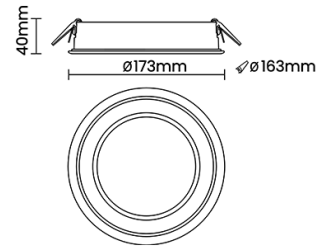

Snap Soft 18 | 15W

Product Reference

Environment Indoor

Installation Ceiling Recess

Construction & Materials

Housing Die Cast Aluminium

Primary Lens -

Primary Reflector -

Secondary Reflector -

Body Finish White,Black

Diffuser Microprismatic

Antiglare Baffle -

Thermal Management

Heat Sink Material Die cast Aluminium

Cooling Technique Passive Cooling

Optical System

Beam Direction Fixed

Tilt No

Swivel No

Electrical System

Driven with Constant Current Driver

Input Voltage/Hz 220V- 240V/50-60Hz

Control Gear Included

Mounting Remote

LED Power Watts 12.4W

System Power Watts 14.3W

Operating Voltage Vin 220-240 Vac

Power Factor p.f. > 0.95

LED Technology

Binning 3 Step MacAdam

LED Life Time @ L70/B10 >50000 hours

Colour Rendering (CRI) CRI80,CRI90

Led Type SMD high power

LED Fitted Samsung Mid power LED array 33V-36Vdc/350mA

Controls

Standard Switchable On/Off

Optional PDIM,DDIM,BTTM,CASAMBI,Non Dimmable

Ordering Details

Code Example:	Name	Watt	CCT	CRI	Angle	Finish	Control
	Snap Soft 18	15W	WW27K	CRI80	74°	SWH	On/Off

Select one from each column with highlighted values to create the ordering code

NAME	WATT	LUMEN	EFFICACY	CCT	CRI	ANGLE	FINISH	CONTROL			
Snap Soft 18	15W	1087	76	2700K	WW27K	CRI80	74°	White	SWH	Non Dimmable	On/Off
		1115	78	3000K	WW30K			Black	SBL	Phase Dimmable	PDIM
		1173	82	4000K	NW40K					Dali Dimmable	DDIM
		1201	84	5700K	CW57K					Bluetooth Dimmable	BTTM
				2700K-5700K	TW					Casambi	CBTM
Snap Soft 18	15W			WW27K	CRI80	74°	SWH	On/Off