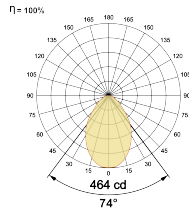

Snap Soft 12 | 10W

Product Reference

Environment Indoor

Installation Ceiling Recess

Construction & Materials

Housing Die Cast Aluminium

Primary Lens -

Primary Reflector -

Secondary Reflector -

Body Finish White,Black

Diffuser Microprismatic

Antiglare Baffle -

Thermal Management

Heat Sink Material Die cast Aluminium

Cooling Technique Passive Cooling

Optical System

Beam Direction Fixed

Tilt No

Swivel No

Electrical System

Driven with Constant Current Driver

Input Voltage/Hz 220V- 240V/50-60Hz

Control Gear Included

Mounting Remote

LED Power Watts 8.8W

System Power Watts 10.1W

Operating Voltage Vin 220-240 Vac

Power Factor p.f. > 0.95

LED Technology

Binning 3 Step MacAdam

LED Life Time @ L70/B10 >50000 hours

Colour Rendering (CRI) CRI80,CRI90

Led Type SMD high power

LED Fitted Cree 3030 LED 33V-36Vdc/250mA

Controls

Standard Switchable On/Off

Optional PDIM,DDIM,BTTM,CASAMBI,Non Dimmable

Ordering Details

Code Example:	Name	Watt	CCT	CRI	Angle	Finish	Control
	Snap Soft 12	10W	WW27K	CRI80	74°	SWH	On/Off

Select one from each column with highlighted values to create the ordering code

NAME	WATT	LUMEN	EFFICACY	CCT	CRI	ANGLE	FINISH	CONTROL	
Snap Soft 12	10W	747	74	2700K	WW27K	74°	White SWH Black SBL	Non Dimmable	On/Off
		768	76	3000K	WW30K			Phase Dimmable	PDIM
		808	80	4000K	NW40K			Dali Dimmable	DDIM
		828	82	5700K	CW57K			Bluetooth Dimmable	BTTM
				2700K-5700K	TW			Casambi	CBTM
Snap Soft 12	10W			WW27K	CRI80	74°	SWH	On/Off