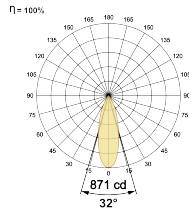

Peeping Tom SF | 5W

Product Reference

Environment Indoor

Installation Ceiling Surface

Construction & Materials

Housing Die Cast Aluminium, Milled Aluminium

Primary Lens PMMA

Primary Reflector PC metallised

Secondary Reflector -

Body Finish White, Black, Custom

Diffuser -

Antiglare Baffle -

Thermal Management

Heat Sink Material Die cast Aluminium

Cooling Technique Passive Cooling

Optical System

Beam Direction Adjustable

Tilt Yes

Swivel Yes

Electrical System

Driven with Constant Current Driver

Input Voltage/Hz 220V- 240V/50-60Hz

Control Gear Included

Mounting Remote

LED Power Watts 3.7W

System Power Watts 4.2W

Operating Voltage Vin 220-240 Vac

Power Factor p.f. > 0.5

LED Technology

Binning 3 Step MacAdam

LED Life Time @ L70/B10 >50000 hours

Colour Rendering (CRI) CRI80, CRI90

Led Type COB

LED Fitted CREE COB LED 9Vdc/350mA

Controls

Standard Switchable On/Off

Optional Non Dimmable

Ordering Details

Code Example:	Name	Watt	CCT	CRI	Angle	Finish	Control
	Peeping Tom SF	5W	WW27K	CRI80	32°(MD)	SWH	On/Off

Select one from each column with highlighted values to create the ordering code

NAME	WATT	LUMEN	EFFICACY	CCT	CRI	ANGLE	FINISH	CONTROL
Peeping Tom SF	5W	361	86	2700K WW27K	CRI80	32°(MD)	White SWH	Non Dimmable On/Off
		382	91	3000K WW30K	CRI90		Black SBL	
		403	96	4000K NW40K			Custom CSM	
		416	99	5700K CW57K				
Peeping Tom SF	5W			WW27K	CRI80	32°(MD)	SWH	On/Off