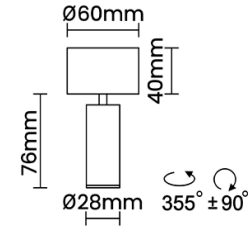

Peeping Tom SF | 5W

Product Reference

Environment Indoor

Installation Ceiling Surface

Construction & Materials

Housing Die Cast Aluminium, Milled Aluminium

Primary Lens PMMA

Primary Reflector PC metallised

Secondary Reflector -

Body Finish White, Black, Custom

Diffuser -

Antiglare Baffle -

Thermal Management

Heat Sink Material Die cast Aluminium

Cooling Technique Passive Cooling

Optical System

Beam Direction Adjustable

Tilt Yes

Swivel Yes

Electrical System

Driven with Constant Current Driver

Input Voltage/Hz 220V- 240V/50-60Hz

Control Gear Included

Mounting Remote

LED Power Watts 3.7W

System Power Watts 4.2W

Operating Voltage Vin 220-240 Vac

Power Factor p.f. > 0.5

LED Technology

Binning 3 Step MacAdam

LED Life Time @ L70/B10 >50000 hours

Colour Rendering (CRI) CRI80, CRI90

Led Type COB

LED Fitted CREE COB LED 9Vdc/350mA

Controls

Standard Switchable On/Off

Optional Non Dimmable

Ordering Details

Code Example:	Name	Watt	CCT	CRI	Angle	Finish	Control
	Peeping Tom SF	5W	WW27K	CRI80	32°(MD)	SWH	On/Off

Select one from each column with highlighted values to create the ordering code

NAME	WATT	LUMEN	EFFICACY	CCT	CRI	ANGLE	FINISH	CONTROL
Peeping Tom SF	5W	361	86	2700K WW27K	CRI80	32°(MD)	White SWH	Non Dimmable On/Off
		382	91	3000K WW30K	CRI90		Black SBL	
		403	96	4000K NW40K			Custom CSM	
		416	99	5700K CW57K				
Peeping Tom SF	5W			WW27K	CRI80	32°(MD)	SWH	On/Off