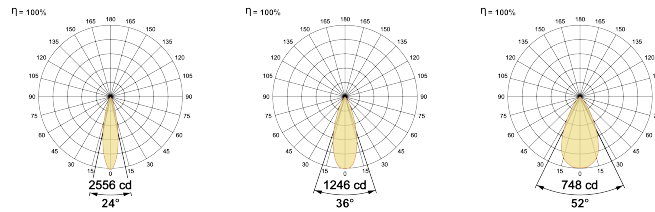

Light Distribution

LED Technology

Binning 3 Step MacAdam

LED Life Time @ L70/B10 >50000 hours

Colour Rendering (CRI) CRI80, CRI90

Led Type COB

LED Fitted CREE COB LED 36Vdc/180mA

Controls

Standard Switchable On/Off

Optional PDIM, DDIM, BTM, CASAMBI, Non Dimmable

Ordering Details

Code Example:	Name	Watt	CCT	CRI	Angle	Finish	Control
	Peeping Tom	8W	WW27K	CRI80	24°(MD)	SWH	On/Off

Select one from each column with highlighted values to create the ordering code

NAME	WATT	LUMEN	EFFICACY	CCT	CRI	ANGLE	FINISH	CONTROL	
Peeping Tom	8W	621	73	2700K	WW27K	CRI80	24°(MD)	White SWH	Non Dimmable On/Off
		638	75	3000K	WW30K	CRI90	36°(WD)	Black SBL	Phase Dimmable PDIM
		672	79	4000K	NW40K		52°(VWD)	Custom CSM	Dali Dimmable DDIM
		689	81	5700K	CW57K				Bluetooth Dimmable BTM
				2700K-5700K	TW				Casambi CBTM
			Warm to Dim	W2D					
Peeping Tom	8W			WW27K	CRI80	24°(MD)	SWH	On/Off