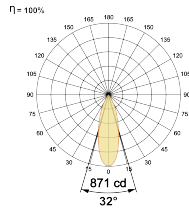

Light Distribution

LED Technology

Binning 3 Step MacAdam

LED Life Time @ L70/B10 >50000 hours

Colour Rendering (CRI) CRI80, CRI90

Led Type COB

LED Fitted CREE COB LED 36Vdc/130mA

Controls

Standard Switchable On/Off

Optional PDIM, DDIM, CASAMBI, Non Dimmable

Ordering Details

Code Example:	Name	Watt	CCT	CRI	Angle	Finish	Control
	Peeping Tom	5W	WW27K	CRI80	32°(MD)	SWH	On/Off

Select one from each column with highlighted values to create the ordering code

NAME	WATT	LUMEN	EFFICACY	CCT	CRI	ANGLE	FINISH	CONTROL		
Peeping Tom	5W	361	86	2700K	WW27K	32°(MD)	White	SWH	Non Dimmable	On/Off
		382	91	3000K	WW30K		Black	SBL	Phase Dimmable	PDIM
		403	96	4000K	NW40K		Custom	CSM	Dali Dimmable	DDIM
		416	99	5700K	CW57K				Casambi	CBTM
Peeping Tom	5W			WW27K	CRI80	32°(MD)	SWH	On/Off