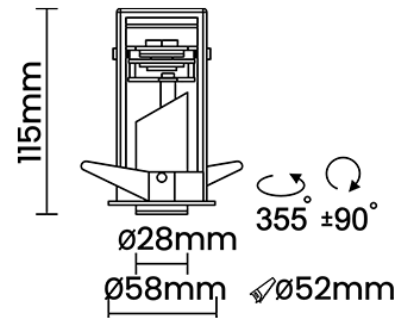

Peeping Tom | 5W

Product Reference

Environment Indoor

Installation Ceiling Recess

Construction & Materials

Housing Die Cast Aluminium, Milled Aluminium

Primary Lens PMMA

Primary Reflector PC metallised

Secondary Reflector -

Body Finish White, Black, Custom

Diffuser -

Antiglare Baffle -

Thermal Management

Heat Sink Material Die cast Aluminium

Cooling Technique Passive Cooling

Optical System

Beam Direction Adjustable

Tilt Yes

Swivel Yes

Electrical System

Driven with Constant Current Driver

Input Voltage/Hz 220V- 240V/50-60Hz

Control Gear Included

Mounting Remote

LED Power Watts 3.7W

System Power Watts 4.2W

Operating Voltage V_{in} 220-240 Vac

Power Factor p.f. > 0.5

Light Distribution

LED Technology

Binning 3 Step MacAdam

LED Life Time @ L80/B10 >50000 hours

Colour Rendering (CRI) CRI80, CRI90

Led Type COB

LED Fitted CREE COB LED 36Vdc/130mA

Controls

Standard Switchable On/Off

Optional PDIM, DDIM, CASAMBI, Non Dimmable

Ordering Details

Code Example:	Name	Watt	CCT	CRI	Angle	Finish	Control
	Peeping Tom	5W	WW27K	CRI80	32°(MD)	SWH	On/Off

Select one from each column with highlighted values to create the ordering code

NAME	WATT	LUMEN	EFFICACY	CCT	CRI	ANGLE	FINISH	CONTROL
Peeping Tom	5W	361	86	2700K	WW27K	32°(MD)	White	Non Dimmable
		382	91	3000K	WW30K		Black	Phase Dimmable
		403	96	4000K	NW40K		Custom	Dali Dimmable
		416	99	5700K	CW57K			Casambi
Peeping Tom	5W			WW27K	CRI80	32°(MD)	SWH	On/Off