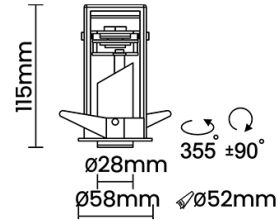

Peeping Tom | 5W

Product Reference

Environment Indoor

Installation Ceiling Recess

Construction & Materials

Housing Die Cast Aluminium, Milled Aluminium

Primary Lens PMMA

Primary Reflector PC metallised

Secondary Reflector -

Body Finish White, Black, Custom

Diffuser -

Antiglare Baffle -

Thermal Management

Heat Sink Material Die cast Aluminium

Cooling Technique Passive Cooling

Optical System

Beam Direction Adjustable

Tilt Yes

Swivel Yes

Electrical System

Driven with Constant Current Driver

Input Voltage/Hz 220V- 240V/50-60Hz

Control Gear Included

Mounting Remote

LED Power Watts 3.7W

System Power Watts 4.2W

Operating Voltage Vin 220-240 Vac

Power Factor p.f. > 0.5