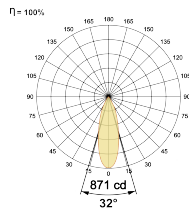

LED Power Watts 3.7W

System Power Watts 4.2W

Operating Voltage V_{in} 220-240 Vac

Power Factor p.f. > 0.5

Light Distribution

LED Technology

Binning 3 Step MacAdam

LED Life Time @ L80/B10 >50000 hours

Select one from each column with highlighted values to create the ordering code

NAME	WATT	LUMEN	EFFICACY	CCT	CRI	ANGLE	FINISH	CONTROL
Peeping Tom	5W	361	86	2700K	WW27K	32°(MD)	White	Non Dimmable
		382	91	3000K	WW30K		Black	Phase Dimmable
		403	96	4000K	NW40K		Custom	Dali Dimmable
		416	99	5700K	CW57K			Casambi
Peeping Tom	5W			WW27K	CRI80	32°(MD)	SWH	On/Off