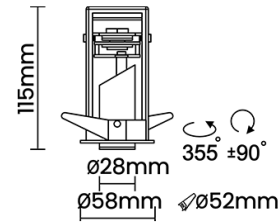

Peeping Tom | 5W

Product Reference

Environment Indoor

Installation Ceiling Recess

Construction & Materials

Housing Die Cast Aluminium, Milled Aluminium

Primary Lens PMMA

Primary Reflector PC metallised

Secondary Reflector -

Body Finish White, Black, Custom

Diffuser -

Antiglare Baffle -

Thermal Management

Heat Sink Material Die cast Aluminium

Cooling Technique Passive Cooling

Optical System

Beam Direction Adjustable

Tilt Yes

Swivel Yes

Electrical System

Driven with Constant Current Driver

Input Voltage/Hz 220V- 240V/50-60Hz

Control Gear Included

Mounting Remote

LED Power Watts 3.7W

System Power Watts 4.2W

Operating Voltage Vin 220-240 Vac

Power Factor p.f. > 0.5

LED Technology

Binning 3 Step MacAdam

LED Life Time @ L70/B10 >50000 hours

Colour Rendering (CRI) CRI80, CRI90

Led Type COB

LED Fitted CREE COB LED 9Vdc/350mA

Controls

Standard Switchable On/Off

Optional PDIM, DDIM, CASAMBI, Non Dimmable

Ordering Details

Code Example:	Name	Watt	CCT	CRI	Angle	Finish	Control
	Peeping Tom	5W	WW27K	CRI80	32°(MD)	SWH	On/Off

Select one from each column with highlighted values to create the ordering code

NAME	WATT	LUMEN	EFFICACY	CCT	CRI	ANGLE	FINISH	CONTROL		
Peeping Tom	5W	361	86	2700K	WW27K	32°(MD)	White	SWH	Non Dimmable	On/Off
		382	91	3000K	WW30K		Black	SBL	Phase Dimmable	PDIM
		403	96	4000K	NW40K		Custom	CSM	Dali Dimmable	DDIM
		416	99	5700K	CW57K				Casambi	CBTM
Peeping Tom	5W			WW27K	CRI80	32°(MD)	SWH	On/Off