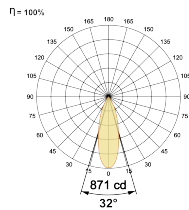

Light Distribution

LED Technology

Binning 3 Step MacAdam

LED Life Time @ L70/B10 >50000 hours

Colour Rendering (CRI) CRI80, CRI90

Led Type COB

LED Fitted CREE COB LED 36Vdc/130mA

Controls

Standard Switchable On/Off

Optional PDIM, DDIM, CASAMBI, Non Dimmable

Ordering Details

Code Example:	Name	Watt	CCT	CRI	Angle	Finish	Control
	Peeping Tom	5W	WW27K	CRI80	32°(MD)	SWH	On/Off

Select one from each column with highlighted values to create the ordering code

NAME	WATT	LUMEN	EFFICACY	CCT	CRI	ANGLE	FINISH	CONTROL	
Peeping Tom	5W	361	86	2700K	WW27K	32°(MD)	White	Non Dimmable On/Off	
		382	91	3000K	WW30K		Black		PDIM
		403	96	4000K	NW40K		Custom		DDIM
		416	99	5700K	CW57K				CBTM
Peeping Tom	5W			WW27K	CRI80	32°(MD)	SWH	On/Off