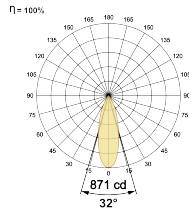

Peeping Tom | 5W

Product Reference

Environment Indoor

Installation Ceiling Recess

Construction & Materials

Housing Die Cast Aluminium, Milled Aluminium

Primary Lens PMMA

Primary Reflector PC metallised

Secondary Reflector -

Body Finish White, Black, Custom

Diffuser -

Antiglare Baffle -

Thermal Management

Heat Sink Material Die cast Aluminium

Cooling Technique Passive Cooling

Optical System

Beam Direction Adjustable

Tilt Yes

Swivel Yes

Electrical System

Driven with Constant Current Driver

Input Voltage/Hz 220V- 240V/50-60Hz

Control Gear Included

Mounting Remote

LED Power Watts 3.7W

System Power Watts 4.2W

Operating Voltage Vin 220-240 Vac

Power Factor p.f. > 0.5

LED Technology

Binning 3 Step MacAdam

LED Life Time @ L70/B10 >50000 hours

Colour Rendering (CRI) CRI80, CRI90

Led Type COB

LED Fitted CREE COB LED 9Vdc/350mA

Controls

Standard Switchable On/Off

Optional PDIM, DDIM, CASAMBI, Non Dimmable

Ordering Details

Code Example:	Name	Watt	CCT	CRI	Angle	Finish	Control
	Peeping Tom	5W	WW27K	CRI80	32°(MD)	SWH	On/Off

Select one from each column with highlighted values to create the ordering code

NAME	WATT	LUMEN	EFFICACY	CCT	CRI	ANGLE	FINISH	CONTROL		
Peeping Tom	5W	361	86	2700K	WW27K	32°(MD)	White	SWH	Non Dimmable	On/Off
		382	91	3000K	WW30K		Black	SBL	Phase Dimmable	PDIM
		403	96	4000K	NW40K		Custom	CSM	Dali Dimmable	DDIM
		416	99	5700K	CW57K				Casambi	CBTM
Peeping Tom	5W			WW27K	CRI80	32°(MD)	SWH	On/Off