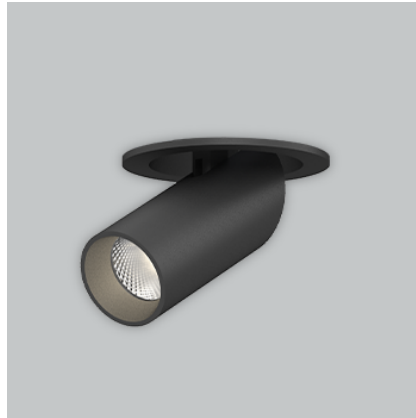

Peeping Tom | 5W

Product Reference

Environment Indoor

Installation Ceiling Recess

Construction & Materials

Housing Die Cast Aluminium, Milled Aluminium

Primary Lens PMMA

Primary Reflector PC metallised

Secondary Reflector -

Body Finish White, Black, Custom

Diffuser -

Antiglare Baffle -

Thermal Management

Heat Sink Material Die cast Aluminium

Cooling Technique Passive Cooling

Optical System

Beam Direction Adjustable

Tilt Yes

Swivel Yes

Electrical System

Driven with Constant Current Driver

Input Voltage/Hz 220V- 240V/50-60Hz

Control Gear Included

Mounting Remote

LED Power Watts 3.7W

System Power Watts 4.2W

Operating Voltage Vin 220-240 Vac

Power Factor p.f. > 0.5

Light Distribution

LED Technology

Binning 3 Step MacAdam

LED Life Time @ L70/B10 >50000 hours

Colour Rendering (CRI) CRI80, CRI90

Led Type COB

LED Fitted CREE COB LED 36Vdc/130mA

Controls

Standard Switchable On/Off

Optional PDIM, DDIM, CASAMBI, Non Dimmable

Ordering Details

Code Example:	Name	Watt	CCT	CRI	Angle	Finish	Control
	Peeping Tom	5W	WW27K	CRI80	32°(MD)	SWH	On/Off

Select one from each column with highlighted values to create the ordering code

NAME	WATT	LUMEN	EFFICACY	CCT	CRI	ANGLE	FINISH	CONTROL	
Peeping Tom	5W	361	86	2700K	WW27K	32°(MD)	White	Non Dimmable On/Off	
		382	91	3000K	WW30K		Black		PDIM
		403	96	4000K	NW40K		Custom		DDIM
		416	99	5700K	CW57K				CBTM
Peeping Tom	5W			WW27K	CRI80	32°(MD)	SWH	On/Off