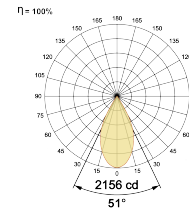

LED Power Watts 12.8W

System Power Watts 14.7W

Operating Voltage V_{in} 220-240 Vac

Power Factor p.f. > 0.95

Light Distribution

LED Technology

Binning 3 Step MacAdam

LED Life Time @ L80/B10 >50000 hours