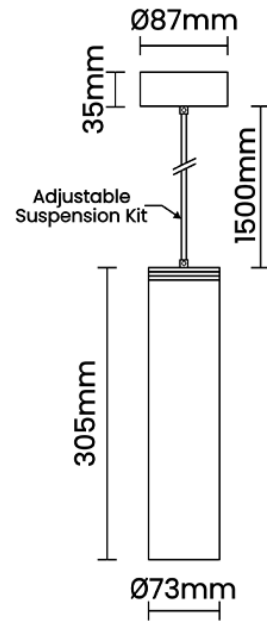

Ovo Carbon P 75 | 15W

Product Reference

Environment Indoor

Installation Ceiling Suspended

Construction & Materials

Housing Aluminium

Primary Lens PMMA

Primary Reflector PC metallised

Secondary Reflector -

Body Finish White,Black,Custom

Diffuser -

Antiglare Baffle -

Thermal Management

Heat Sink Material Die cast Aluminium

Cooling Technique Passive Cooling

Optical System

Beam Direction Fixed

Tilt No

Swivel No

Electrical System

Driven with Constant Current Driver

Input Voltage/Hz 220V- 240V/50-60Hz

Control Gear Included

Mounting Integral

LED Power Watts 12.8W

System Power Watts 14.7W

Operating Voltage V_{in} 220-240 Vac

Power Factor p.f. > 0.95

Light Distribution

LED Technology

Binning 3 Step MacAdam

LED Life Time @ L80/B10 >50000 hours

Colour Rendering (CRI) CRI80,CRI90

Led Type COB

LED Fitted CREE COB LED 36Vdc/350mA

Controls

Standard Switchable On/Off

Optional PDIM,DDIM,BTTM,CASAMBI,Non Dimmable

Ordering Details

Code Example:	Name	Watt	CCT	CRI	Angle	Finish	Control
	Ovo Carbon P 75	15W	WW27K	CRI80	22°(SS)	SWH	On/Off

Select one from each column with highlighted values to create the ordering code

NAME	WATT	LUMEN	EFFICACY	CCT	CRI	ANGLE	FINISH	CONTROL
Ovo Carbon P 75	15W	1312	89	2700K	WW27K	CRI80	22°(SS)	White SWH Non Dimmable On/Off
		1352	92	3000K	WW30K	CRI90	29°(MD)	Black SBL Phase Dimmable PDIM
		1447	98	4000K	NW40K		51°(WD)	Custom CSM Dali Dimmable DDIM