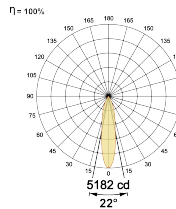

LED Power Watts 12.8W

System Power Watts 14.7W

Operating Voltage V_{in} 220-240 Vac

Power Factor p.f. > 0.95

Light Distribution

LED Technology

Binning 3 Step MacAdam

LED Life Time @ L80/B10 >50000 hours