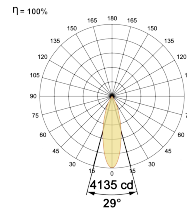

LED Power Watts 12.8W

System Power Watts 14.7W

Operating Voltage V_{in} 220-240 Vac

Power Factor p.f. > 0.95

Light Distribution

LED Technology

Binning 3 Step MacAdam

LED Life Time @ L80/B10 >50000 hours