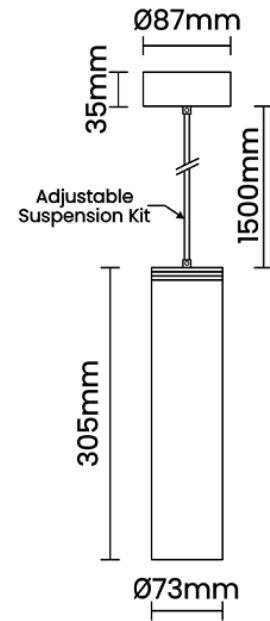

Ovo Carbon P 75 | 10W

Product Reference

Environment Indoor

Installation Ceiling Suspended

Construction & Materials

Housing Aluminium

Primary Lens PMMA

Primary Reflector PC metallised

Secondary Reflector -

Body Finish White,Black,Custom

Diffuser -

Antiglare Baffle -

Thermal Management

Heat Sink Material Die cast Aluminium

Cooling Technique Passive Cooling

Optical System

Beam Direction Fixed

Tilt No

Swivel No

Electrical System

Driven with Constant Current Driver

Input Voltage/Hz 220V- 240V/50-60Hz

Control Gear Included

Mounting Integral

LED Power Watts 8.8W

System Power Watts 10.1W

Operating Voltage Vin 220-240 Vac

Power Factor p.f. > 0.95