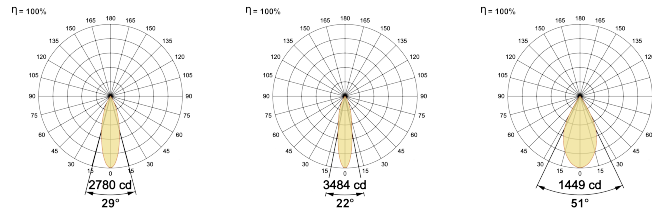

LED Power Watts 8.8W

System Power Watts 10.1W

Operating Voltage Vin 220-240 Vac

Power Factor p.f. > 0.95

Light Distribution

LED Technology

Binning 3 Step MacAdam

LED Life Time @ L80/B10 >50000 hours