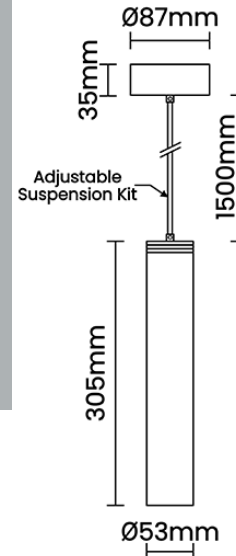

Ovo Carbon P 50 | 5W

Product Reference

Environment Indoor

Installation Ceiling Suspended

Construction & Materials

Housing Aluminium

Primary Lens PMMA

Primary Reflector PC metallised

Secondary Reflector -

Body Finish White,Black,Custom

Diffuser -

Antiglare Baffle -

Thermal Management

Heat Sink Material Die cast Aluminium

Cooling Technique Passive Cooling

Optical System

Beam Direction Fixed

Tilt No

Swivel No

Electrical System

Driven with Constant Current Driver

Input Voltage/Hz 220V- 240V/50-60Hz

Control Gear Included

Mounting Integral

LED Power Watts 3.7W

System Power Watts 4.2W

Operating Voltage Vin 220-240 Vac

Power Factor p.f. > 0.5