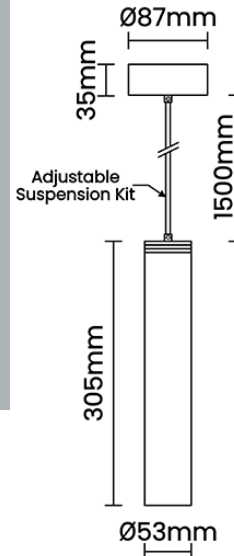

Thermal Management

Heat Sink Material Die cast Aluminium
Cooling Technique Passive Cooling

Optical System

Beam Direction Fixed
Tilt No
Swivel No

Electrical System

Driven with Constant Current Driver
Input Voltage/Hz 220V- 240V/50-60Hz
Control Gear Included
Mounting Integral
LED Power Watts 3.7W
System Power Watts 4.2W
Operating Voltage Vin 220-240 Vac
Power Factor p.f. > 0.5

Ordering Details

Code Example:	Name	Watt	CCT	CRI	Angle	Finish	Control
	Ovo Carbon P 50	5W	WW27K	CRI80	20°(SS)	SWH	On/Off

Select one from each column with highlighted values to create the ordering code

NAME	WATT	LUMEN	EFFICACY	CCT	CRI	ANGLE	FINISH	CONTROL
Ovo Carbon P 50	5W	324	77	2700K	WW27K	CRI80	20°(SS)	White SWH Non Dimmable On/Off
		344	82	3000K	WW30K	CRI90	28°(MD)	Black SBL Phase Dimmable PDIM
		365	87	4000K	NW40K		36°(WD)	Custom CSM Dali Dimmable DDIM
		375	89	5700K	CW57K			Casambi CBTM