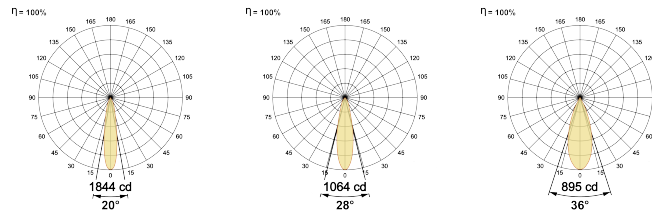

LED Power Watts 3.7W

System Power Watts 4.2W

Operating Voltage Vin 220-240 Vac

Power Factor p.f. > 0.5

Light Distribution

LED Technology

Binning 3 Step MacAdam

LED Life Time @ L70/B10 >50000 hours