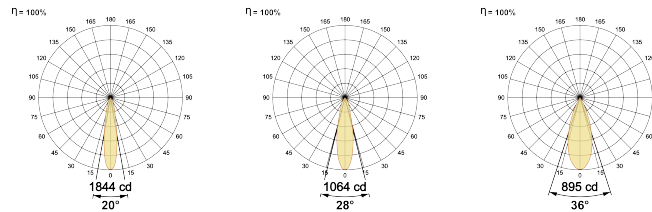

Light Distribution

LED Technology

Binning 3 Step MacAdam
LED Life Time @ L70/B10 >50000 hours
Colour Rendering (CRI) CRI80,CRI90
Led Type COB
LED Fitted CREE COB LED 36Vdc/130mA

Controls

Standard Switchable On/Off
Optional PDIM,DDIM,CASAMBI,Non Dimmable

Ordering Details

Code Example:	Name	Watt	CCT	CRI	Angle	Finish	Control
	Ovo Carbon P 50	5W	WW27K	CRI80	20°(SS)	SWH	On/Off

Select one from each column with highlighted values to create the ordering code

NAME	WATT	LUMEN	EFFICACY	CCT	CRI	ANGLE	FINISH	CONTROL
Ovo Carbon P 50	5W	324	77	2700K	WW27K	CRI80	20°(SS)	White SWH Non Dimmable On/Off
		344	82	3000K	WW30K	CRI90	28°(MD)	Black SBL Phase Dimmable PDIM
		365	87	4000K	NW40K		36°(WD)	Custom CSM Dali Dimmable DDIM
		375	89	5700K	CW57K			Casambi CBTM