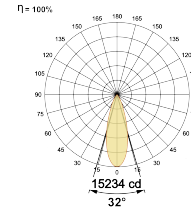

Light Distribution

LED Technology

Binning 3 Step MacAdam

LED Life Time @ L70/B10 >50000 hours

Colour Rendering (CRI) CRI80,CRI90

Led Type COB

LED Fitted CREE COB LED 36Vdc/900mA

Controls

Standard Switchable On/Off

Optional PDIM,DDIM,BTDM,CASAMBI,Non Dimmable

Ordering Details

Code Example:	Name	Watt	CCT	CRI	Angle	Finish	Control
	Luke 75 2Way	2X36W	WW27K	CRI80	16°(SS)	SWH	On/Off

Select one from each column with highlighted values to create the ordering code