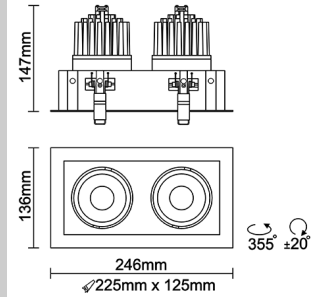

Luke 75 2Way | 2X36W

Product Reference

Environment Indoor

Installation Ceiling Recess

Construction & Materials

Housing Die Cast Aluminium

Primary Lens -

Primary Reflector PC metallised

Secondary Reflector -

Body Finish White,Black,Custom

Diffuser -

Antiglare Baffle -

Thermal Management

Heat Sink Material Die cast Aluminium

Cooling Technique Passive Cooling

Optical System

Beam Direction Adjustable

Tilt Yes

Swivel Yes

Electrical System

Driven with Constant Current Driver

Input Voltage/Hz 220V- 240V/50-60Hz

Control Gear Included

Mounting Remote

LED Power Watts 2x31.5W

System Power Watts 2x36.2W

Operating Voltage V_{in} 220-240 Vac

Power Factor p.f. > 0.95

LED Technology

Binning 3 Step MacAdam

LED Life Time @ L70/B10 >50000 hours

Colour Rendering (CRI) CRI80,CRI90

Led Type COB

LED Fitted CREE COB LED 36Vdc/900mA

Controls

Standard Switchable On/Off

Optional PDIM,DDIM,BTDM,CASAMBI,Non Dimmable

Ordering Details

Code Example:	Name	Watt	CCT	CRI	Angle	Finish	Control
	Luke 75 2Way	2X36W	WW27K	CRI80	16°(SS)	SWH	On/Off

Select one from each column with highlighted values to create the ordering code

NAME	WATT	LUMEN	EFFICACY	CCT	CRI	ANGLE	FINISH	CONTROL
Luke 75 2Way	2X36W	2x2932	81	2700K	WW27K	CRI80	16°(SS)	White SWH Non Dimmable On/Off
		2x3113	86	3000K	WW30K	CRI90	22°(MD)	Black SBL Phase Dimmable PDIM
		2x3330	92	4000K	NW40K		32°(WD)	Custom CSM Dali Dimmable DDIM
		2x3439	95	5700K	CW57K			Bluetooth Dimmable BTM
				2700K-5700K	TW			Casambi CBTM
				Warm to Dim	W2D			
Luke 75 2Way	2X36W			WW27K	CRI80	16°(SS)	SWH	On/Off