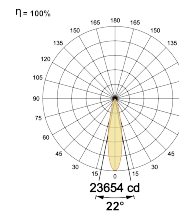

Luke 75 2Way | 2X36W

Product Reference

Environment Indoor

Installation Ceiling Recess

Construction & Materials

Housing Die Cast Aluminium

Primary Lens -

Primary Reflector PC metallised

Secondary Reflector -

Body Finish White,Black,Custom

Diffuser -

Antiglare Baffle -

Thermal Management

Heat Sink Material Die cast Aluminium

Cooling Technique Passive Cooling

Optical System

Beam Direction Adjustable

Tilt Yes

Swivel Yes

Electrical System

Driven with Constant Current Driver

Input Voltage/Hz 220V- 240V/50-60Hz

Control Gear Included

Mounting Remote

LED Power Watts 2x31.5W

System Power Watts 2x36.2W

Operating Voltage V_{in} 220-240 Vac

Power Factor p.f. > 0.95

LED Technology

Binning 3 Step MacAdam

LED Life Time @ L70/B10 >50000 hours

Colour Rendering (CRI) CRI80,CRI90

Led Type COB

LED Fitted CREE COB LED 36Vdc/900mA

Controls

Standard Switchable On/Off

Optional PDIM,DDIM,BTDM,CASAMBI,Non Dimmable

Ordering Details

Code Example:	Name	Watt	CCT	CRI	Angle	Finish	Control
	Luke 75 2Way	2X36W	WW27K	CRI80	16°(SS)	SWH	On/Off

Select one from each column with highlighted values to create the ordering code

NAME	WATT	LUMEN	EFFICACY	CCT	CRI	ANGLE	FINISH	CONTROL
Luke 75 2Way	2X36W	2x2932	81	2700K	WW27K	CRI80	16°(SS)	White SWH Non Dimmable On/Off
		2x3113	86	3000K	WW30K	CRI90	22°(MD)	Black SBL Phase Dimmable PDIM
		2x3330	92	4000K	NW40K		32°(WD)	Custom CSM Dali Dimmable DDIM
		2x3439	95	5700K	CW57K			Bluetooth Dimmable BTM
				2700K-5700K	TW			Casambi CBTM
				Warm to Dim	W2D			
Luke 75 2Way	2X36W			WW27K	CRI80	16°(SS)	SWH	On/Off