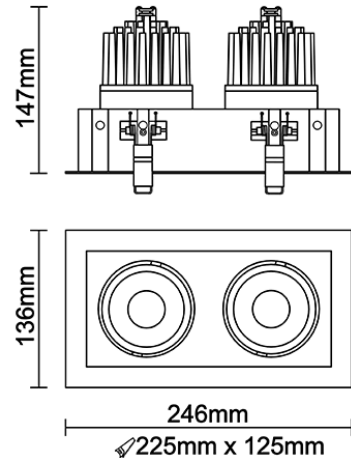

ABBY
LIGHTING

220V
240V 50/60Hz

CRI 80

IP20

L80B10
>50,000h

MacAdam
Step 3

Swivel Tilt

UGR<16

Optional

Bluetooth

Dimmable

Tunable
White

Warm to
Dim

CRI 90

Luke 75 2Way | 2X36W

Product Reference

Environment Indoor

Installation Ceiling Recess

Construction & Materials

Housing Mild Steel

Primary Lens -

Primary Reflector PC metallised

Secondary Reflector -

Body Finish White,Black,Custom

Diffuser -

Antiglare Baffle -

Thermal Management

Heat Sink Material Die cast Aluminium

Cooling Technique Passive Cooling

Optical System

Beam Direction Adjustable

Tilt Yes

Swivel Yes

Electrical System

Driven with Constant Current Driver

Input Voltage/Hz 220V- 240V/50-60Hz

Control Gear Included

Mounting Remote

LED Power Watts 2x31.5W

System Power Watts 2x36.2W

Operating Voltage V_{in} 220-240 Vac

Power Factor p.f. > 0.95

Light Distribution

LED Technology

Binning 3 Step MacAdam

LED Life Time @ L70/B10 >50000 hours

Colour Rendering (CRI) CRI80,CRI90

Led Type COB

LED Fitted CREE COB LED 36Vdc/900mA

Controls

Standard Switchable On/Off

Optional PDIM,DDIM,BTDM,CASAMBI,Non Dimmable

Ordering Details

Code Example:	Name	Watt	CCT	CRI	Angle	Finish	Control
	Luke 75 2Way	2X36W	WW27K	CRI80	16°(SS)	SWH	On/Off

Select one from each column with highlighted values to create the ordering code