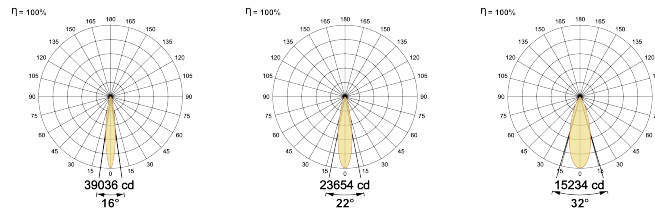

Light Distribution

LED Technology

Binning 3 Step MacAdam
LED Life Time @ L70/B10 >50000 hours
Colour Rendering (CRI) CRI80,CRI90
Led Type COB
LED Fitted CREE COB LED 36Vdc/900mA

Controls

Standard Switchable On/Off
Optional PDIM,DDIM,BTDM,CASAMBI,Non Dimmable