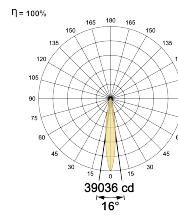

Luke 75 2Way | 2X36W

Product Reference

Environment Indoor

Installation Ceiling Recess

Construction & Materials

Housing Die Cast Aluminium

Primary Lens -

Primary Reflector PC metallised

Secondary Reflector -

Body Finish White,Black,Custom

Diffuser -

Antiglare Baffle -

Thermal Management

Heat Sink Material Die cast Aluminium

Cooling Technique Passive Cooling

Optical System

Beam Direction Adjustable

Tilt Yes

Swivel Yes

Electrical System

Driven with Constant Current Driver

Input Voltage/Hz 220V- 240V/50-60Hz

Control Gear Included

Mounting Remote

LED Power Watts 2x31.5W

System Power Watts 2x36.2W

Operating Voltage V_{in} 220-240 Vac

Power Factor p.f. > 0.95

LED Technology

Binning 3 Step MacAdam

LED Life Time @ L70/B10 >50000 hours

Colour Rendering (CRI) CRI80,CRI90

Led Type COB

LED Fitted CREE COB LED 36Vdc/900mA

Controls

Standard Switchable On/Off

Optional PDIM,DDIM,BTDM,CASAMBI,Non Dimmable

Ordering Details

Code Example:	Name	Watt	CCT	CRI	Angle	Finish	Control
	Luke 75 2Way	2X36W	WW27K	CRI80	16°(SS)	SWH	On/Off

Select one from each column with highlighted values to create the ordering code

NAME	WATT	LUMEN	EFFICACY	CCT	CRI	ANGLE	FINISH	CONTROL
Luke 75 2Way	2X36W	2x2932	81	2700K	WW27K	CRI80	16°(SS)	White SWH Non Dimmable On/Off
		2x3113	86	3000K	WW30K	CRI90	22°(MD)	Black SBL Phase Dimmable PDIM
		2x3330	92	4000K	NW40K		32°(WD)	Custom CSM Dali Dimmable DDIM
		2x3439	95	5700K	CW57K			Bluetooth Dimmable BTM
				2700K-5700K	TW			Casambi CBTM
				Warm to Dim	W2D			
Luke 75 2Way	2X36W			WW27K	CRI80	16°(SS)	SWH	On/Off