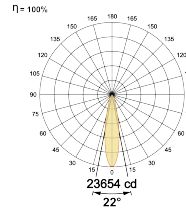

Light Distribution

LED Technology

Binning 3 Step MacAdam

LED Life Time @ L70/B10 >50000 hours

Colour Rendering (CRI) CRI80,CRI90

Led Type COB

LED Fitted CREE COB LED 36Vdc/900mA

Controls

Standard Switchable On/Off

Optional PDIM,DDIM,BTDM,CASAMBI,Non Dimmable

Ordering Details

Code Example:	Name	Watt	CCT	CRI	Angle	Finish	Control
	Luke 75 2Way	2X36W	WW27K	CRI80	16°(SS)	SWH	On/Off

Select one from each column with highlighted values to create the ordering code