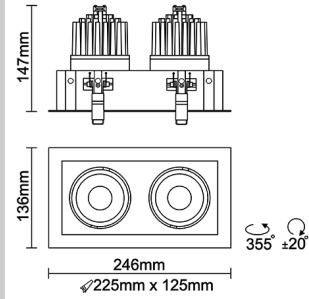

Thermal Management

Heat Sink Material Die cast Aluminium
Cooling Technique Passive Cooling

Optical System

Beam Direction Adjustable
Tilt Yes
Swivel Yes

Electrical System

Driven with Constant Current Driver
Input Voltage/Hz 220V- 240V/50-60Hz
Control Gear Included
Mounting Remote
LED Power Watts 2x31.5W
System Power Watts 2x36.2W
Operating Voltage Vin 220-240 Vac
Power Factor p.f. > 0.95

Ordering Details

Code Example:	Name	Watt	CCT	CRI	Angle	Finish	Control
	Luke 75 2Way	2X36W	WW27K	CRI80	16°(SS)	SWH	On/Off

Select one from each column with highlighted values to create the ordering code

NAME	WATT	LUMEN	EFFICACY	CCT	CRI	ANGLE	FINISH	CONTROL
Luke 75 2Way	2X36W	2x2932	81	2700K	WW27K	CRI80	16°(SS)	White SWH Non Dimmable On/Off
		2x3113	86	3000K	WW30K	CRI90	22°(MD)	Black SBL Phase Dimmable PDIM
		2x3330	92	4000K	NW40K		32°(WD)	Custom CSM Dali Dimmable DDIM
		2x3439	95	5700K	CW57K			Bluetooth Dimmable BTM
				2700K-5700K	TW			Casambi CBTM
				Warm to Dim	W2D			
Luke 75 2Way	2X36W			WW27K	CRI80	16°(SS)	SWH	On/Off