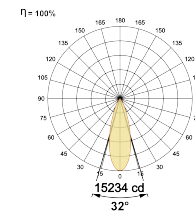

Luke 75 2Way | 2X36W

Product Reference

Environment Indoor

Installation Ceiling Recess

Construction & Materials

Housing Die Cast Aluminium

Primary Lens -

Primary Reflector PC metallised

Secondary Reflector -

Body Finish White,Black,Custom

Diffuser -

Antiglare Baffle -

Thermal Management

Heat Sink Material Die cast Aluminium

Cooling Technique Passive Cooling

Optical System

Beam Direction Adjustable

Tilt Yes

Swivel Yes

Electrical System

Driven with Constant Current Driver

Input Voltage/Hz 220V- 240V/50-60Hz

Control Gear Included

Mounting Remote

LED Power Watts 2x31.5W

System Power Watts 2x36.2W

Operating Voltage V_{in} 220-240 Vac

Power Factor p.f. > 0.95

LED Technology

Binning 3 Step MacAdam

LED Life Time @ L70/B10 >50000 hours

Colour Rendering (CRI) CRI80,CRI90

Led Type COB

LED Fitted CREE COB LED 36Vdc/900mA

Controls

Standard Switchable On/Off

Optional PDIM,DDIM,BTDM,CASAMBI,Non Dimmable

Ordering Details

Code Example:	Name	Watt	CCT	CRI	Angle	Finish	Control
	Luke 75 2Way	2X36W	WW27K	CRI80	16°(SS)	SWH	On/Off

Select one from each column with highlighted values to create the ordering code

NAME	WATT	LUMEN	EFFICACY	CCT	CRI	ANGLE	FINISH	CONTROL
Luke 75 2Way	2X36W	2x2932	81	2700K	WW27K	CRI80	16°(SS)	White SWH Non Dimmable On/Off
		2x3113	86	3000K	WW30K	CRI90	22°(MD)	Black SBL Phase Dimmable PDIM
		2x3330	92	4000K	NW40K		32°(WD)	Custom CSM Dali Dimmable DDIM
		2x3439	95	5700K	CW57K			Bluetooth Dimmable BTM
				2700K-5700K	TW			Casambi CBTM
				Warm to Dim	W2D			
Luke 75 2Way	2X36W			WW27K	CRI80	16°(SS)	SWH	On/Off