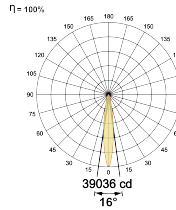

Light Distribution

LED Technology

Binning 3 Step MacAdam

LED Life Time @ L70/B10 >50000 hours

Colour Rendering (CRI) CRI80,CRI90

Led Type COB

LED Fitted CREE COB LED 36Vdc/900mA

Controls

Standard Switchable On/Off

Optional PDIM,DDIM,BTDM,CASAMBI,Non Dimmable

Ordering Details

Code Example:	Name	Watt	CCT	CRI	Angle	Finish	Control
	Luke 75 2Way	2X36W	WW27K	CRI80	16°(SS)	SWH	On/Off

Select one from each column with highlighted values to create the ordering code