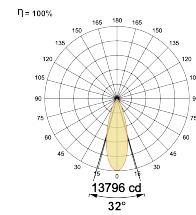

Luke 75 2Way | 2X30W

Product Reference

Environment Indoor

Installation Ceiling Recess

Construction & Materials

Housing Die Cast Aluminium

Primary Lens -

Primary Reflector PC metallised

Secondary Reflector -

Body Finish White,Black,Custom

Diffuser -

Antiglare Baffle -

Thermal Management

Heat Sink Material Die cast Aluminium

Cooling Technique Passive Cooling

Optical System

Beam Direction Adjustable

Tilt Yes

Swivel Yes

Electrical System

Driven with Constant Current Driver

Input Voltage/Hz 220V- 240V/50-60Hz

Control Gear Included

Mounting Remote

LED Power Watts 2x25.5W

System Power Watts 2x29.3W

Operating Voltage V_{in} 220-240 Vac

Power Factor p.f. > 0.95

LED Technology

Binning 3 Step MacAdam

LED Life Time @ L70/B10 >50000 hours

Colour Rendering (CRI) CRI80,CRI90

Led Type COB

LED Fitted CREE COB LED 36Vdc/700mA

Controls

Standard Switchable On/Off

Optional PDIM,DDIM,BTMM,CASAMBI,Non Dimmable

Ordering Details

Code Example:	Name	Watt	CCT	CRI	Angle	Finish	Control
	Luke 75 2Way	2X30W	WW27K	CRI80	16°(SS)	SWH	On/Off

Select one from each column with highlighted values to create the ordering code

NAME	WATT	LUMEN	EFFICACY	CCT	CRI	ANGLE	FINISH	CONTROL
Luke 75 2Way	2X30W	2x2637	90	2700K	WW27K	CRI80	16°(SS)	White SWH Non Dimmable On/Off
		2x2813	96	3000K	WW30K	CRI90	22°(MD)	Black SBL Phase Dimmable PDIM
		2x3018	103	4000K	NW40K		32°(WD)	Custom CSM Dali Dimmable DDIM
		2x3194	109	5700K	CW57K			Bluetooth Dimmable BTMM
				2700K-5700K	TW			Casambi CBTM
				Warm to Dim	W2D			
Luke 75 2Way	2X30W			WW27K	CRI80	16°(SS)	SWH	On/Off