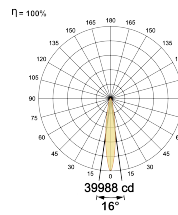

Luke 75 2Way | 2X30W

Product Reference

Environment Indoor

Installation Ceiling Recess

Construction & Materials

Housing Die Cast Aluminium

Primary Lens -

Primary Reflector PC metallised

Secondary Reflector -

Body Finish White,Black,Custom

Diffuser -

Antiglare Baffle -

Thermal Management

Heat Sink Material Die cast Aluminium

Cooling Technique Passive Cooling

Optical System

Beam Direction Adjustable

Tilt Yes

Swivel Yes

Electrical System

Driven with Constant Current Driver

Input Voltage/Hz 220V- 240V/50-60Hz

Control Gear Included

Mounting Remote

LED Power Watts 2x25.5W

System Power Watts 2x29.3W

Operating Voltage V_{in} 220-240 Vac

Power Factor p.f. > 0.95

LED Technology

Binning 3 Step MacAdam

LED Life Time @ L70/B10 >50000 hours

Colour Rendering (CRI) CRI80,CRI90

Led Type COB

LED Fitted CREE COB LED 36Vdc/700mA

Controls

Standard Switchable On/Off

Optional PDIM,DDIM,BTMM,CASAMBI,Non Dimmable

Ordering Details

Code Example:	Name	Watt	CCT	CRI	Angle	Finish	Control
	Luke 75 2Way	2X30W	WW27K	CRI80	16°(SS)	SWH	On/Off

Select one from each column with highlighted values to create the ordering code

NAME	WATT	LUMEN	EFFICACY	CCT	CRI	ANGLE	FINISH	CONTROL
Luke 75 2Way	2X30W	2x2637	90	2700K	WW27K	CRI80	16°(SS)	White SWH Non Dimmable On/Off
		2x2813	96	3000K	WW30K	CRI90	22°(MD)	Black SBL Phase Dimmable PDIM
		2x3018	103	4000K	NW40K		32°(WD)	Custom CSM Dali Dimmable DDIM
		2x3194	109	5700K	CW57K			Bluetooth Dimmable BTMM
				2700K-5700K	TW			Casambi CBTM
				Warm to Dim	W2D			
Luke 75 2Way	2X30W			WW27K	CRI80	16°(SS)	SWH	On/Off