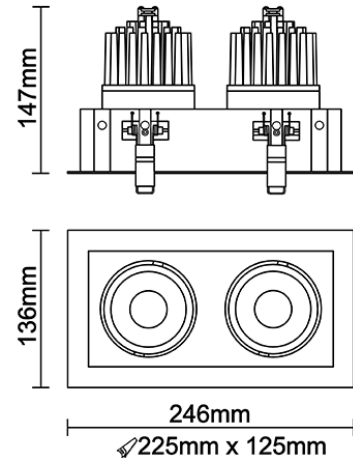

ABBY
LIGHTING

220V
240V 50/60Hz

CRI 80

IP20

L80B10
>50,000h

MacAdam
Step 3

Swivel Tilt

UGR<16

Optional

Bluetooth

Dimmable

Tunable
White

Warm to
Dim

CRI 90

Luke 75 2Way | 2X30W

Product Reference

Environment Indoor

Installation Ceiling Recess

Construction & Materials

Housing Mild Steel

Primary Lens -

Primary Reflector PC metallised

Secondary Reflector -

Body Finish White,Black,Custom

Diffuser -

Antiglare Baffle -

Thermal Management

Heat Sink Material Die cast Aluminium

Cooling Technique Passive Cooling

Optical System

Beam Direction Adjustable

Tilt Yes

Swivel Yes

Electrical System

Driven with Constant Current Driver

Input Voltage/Hz 220V- 240V/50-60Hz

Control Gear Included

Mounting Remote

LED Power Watts 2x25.5W

System Power Watts 2x29.3W

Operating Voltage Vin 220-240 Vac

Power Factor p.f. > 0.95

Light Distribution

LED Technology

Binning 3 Step MacAdam

LED Life Time @ L80/B10 >50000 hours

Colour Rendering (CRI) CRI80,CRI90

Led Type COB

LED Fitted CREE COB LED 36Vdc/700mA

Controls

Standard Switchable On/Off

Optional PDIM,DDIM,BTDM,CASAMBI,Non Dimmable

Ordering Details

Code Example:	Name	Watt	CCT	CRI	Angle	Finish	Control
	Luke 75 2Way	2X30W	WW27K	CRI80	16°(SS)	SWH	On/Off

Select one from each column with highlighted values to create the ordering code