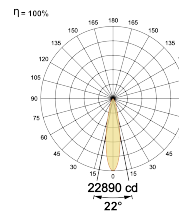

Luke 75 2Way | 2X30W

Product Reference

Environment Indoor

Installation Ceiling Recess

Construction & Materials

Housing Die Cast Aluminium

Primary Lens -

Primary Reflector PC metallised

Secondary Reflector -

Body Finish White,Black,Custom

Diffuser -

Antiglare Baffle -

Thermal Management

Heat Sink Material Die cast Aluminium

Cooling Technique Passive Cooling

Optical System

Beam Direction Adjustable

Tilt Yes

Swivel Yes

Electrical System

Driven with Constant Current Driver

Input Voltage/Hz 220V- 240V/50-60Hz

Control Gear Included

Mounting Remote

LED Power Watts 2x25.5W

System Power Watts 2x29.3W

Operating Voltage V_{in} 220-240 Vac

Power Factor p.f. > 0.95

LED Technology

Binning 3 Step MacAdam

LED Life Time @ L70/B10 >50000 hours

Colour Rendering (CRI) CRI80,CRI90

Led Type COB

LED Fitted CREE COB LED 36Vdc/700mA

Controls

Standard Switchable On/Off

Optional PDIM,DDIM,BTMM,CASAMBI,Non Dimmable

Ordering Details

Code Example:	Name	Watt	CCT	CRI	Angle	Finish	Control
	Luke 75 2Way	2X30W	WW27K	CRI80	16°(SS)	SWH	On/Off

Select one from each column with highlighted values to create the ordering code

NAME	WATT	LUMEN	EFFICACY	CCT	CRI	ANGLE	FINISH	CONTROL
Luke 75 2Way	2X30W	2x2637	90	2700K	WW27K	CRI80	16°(SS)	White SWH Non Dimmable On/Off
		2x2813	96	3000K	WW30K	CRI90	22°(MD)	Black SBL Phase Dimmable PDIM
		2x3018	103	4000K	NW40K		32°(WD)	Custom CSM Dali Dimmable DDIM
		2x3194	109	5700K	CW57K			Bluetooth Dimmable BTMM
				2700K-5700K	TW			Casambi CBTM
				Warm to Dim	W2D			
Luke 75 2Way	2X30W			WW27K	CRI80	16°(SS)	SWH	On/Off