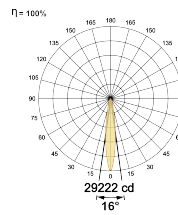

Luke 75 2Way | 2X22W

Product Reference

Environment Indoor

Installation Ceiling Recess

Construction & Materials

Housing Die Cast Aluminium

Primary Lens -

Primary Reflector PC metallised

Secondary Reflector -

Body Finish White,Black,Custom

Diffuser -

Antiglare Baffle -

Thermal Management

Heat Sink Material Die cast Aluminium

Cooling Technique Passive Cooling

Optical System

Beam Direction Adjustable

Tilt Yes

Swivel Yes

Electrical System

Driven with Constant Current Driver

Input Voltage/Hz 220V- 240V/50-60Hz

Control Gear Included

Mounting Remote

LED Power Watts 2x18.7W

System Power Watts 2x21.5W

Operating Voltage V_{in} 220-240 Vac

Power Factor p.f. > 0.95

LED Technology

Binning 3 Step MacAdam

LED Life Time @ L70/B10 >50000 hours

Colour Rendering (CRI) CRI80,CRI90

Led Type COB

LED Fitted CREE COB LED 36Vdc/500mA

Controls

Standard Switchable On/Off

Optional PDIM,DDIM,BTMM,CASAMBI,Non Dimmable

Ordering Details

Code Example:	Name	Watt	CCT	CRI	Angle	Finish	Control
	Luke 75 2Way	2X22W	WW27K	CRI80	16°(SS)	SWH	On/Off

Select one from each column with highlighted values to create the ordering code

NAME	WATT	LUMEN	EFFICACY	CCT	CRI	ANGLE	FINISH	CONTROL
Luke 75 2Way	2X22W	2x1935	90	2700K	WW27K	CRI80	16°(SS)	White SWH Non Dimmable On/Off
		2x2064	96	3000K	WW30K	CRI90	22°(MD)	Black SBL Phase Dimmable PDIM
		2x2236	104	4000K	NW40K		32°(WD)	Custom CSM Dali Dimmable DDIM
		2x2301	107	5700K	CW57K			Bluetooth Dimmable BTM
				2700K-5700K	TW			Casambi CBTM
				2700K-5700K	TW			
				Warm to Dim	W2D			
Luke 75 2Way	2X22W			WW27K	CRI80	16°(SS)	SWH	On/Off