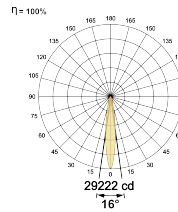

LED Power Watts 2x18.7W

System Power Watts 2x21.5W

Operating Voltage Vin 220-240 Vac

Power Factor p.f. > 0.95

Light Distribution

LED Technology

Binning 3 Step MacAdam

LED Life Time @ L80/B10 >50000 hours