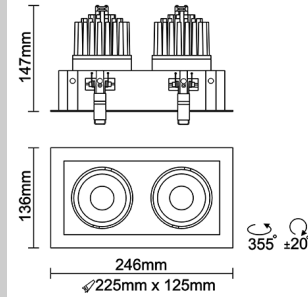

Luke 75 2Way | 2X22W

Product Reference

Environment Indoor
Installation Ceiling Recess

Construction & Materials

Housing Mild Steel
Primary Lens -
Primary Reflector PC metallised
Secondary Reflector -
Body Finish White,Black,Custom
Diffuser -
Antiglare Baffle -

Thermal Management

Heat Sink Material Die cast Aluminium
Cooling Technique Passive Cooling

Optical System

Beam Direction Adjustable
Tilt Yes
Swivel Yes

Electrical System

Driven with Constant Current Driver
Input Voltage/Hz 220V- 240V/50-60Hz
Control Gear Included
Mounting Remote
LED Power Watts 2x18.7W
System Power Watts 2x21.5W
Operating Voltage Vin 220-240 Vac
Power Factor p.f. > 0.95

Ordering Details

Code Example:	Name	Watt	CCT	CRI	Angle	Finish	Control
	Luke 75 2Way	2X22W	WW27K	CRI80	16°(SS)	SWH	On/Off

Select one from each column with highlighted values to create the ordering code

NAME	WATT	LUMEN	EFFICACY	CCT	CRI	ANGLE	FINISH	CONTROL
Luke 75 2Way	2X22W	2x1935	90	2700K	WW27K	CRI80	16°(SS)	White SWH Non Dimmable On/Off
		2x2064	96	3000K	WW30K	CRI90	22°(MD)	Black SBL Phase Dimmable PDIM
		2x2236	104	4000K	NW40K		32°(WD)	Custom CSM Dali Dimmable DDIM
		2x2301	107	5700K	CW57K			Bluetooth Dimmable BTM
				2700K-5700K	TW			Casambi CBTM
				Warm to Dim	W2D			
Luke 75 2Way	2X22W			WW27K	CRI80	16°(SS)	SWH	On/Off