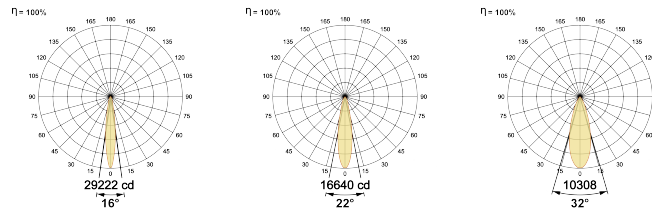

Light Distribution

LED Technology

Binning 3 Step MacAdam
LED Life Time @ L70/B10 >50000 hours
Colour Rendering (CRI) CRI80,CRI90
Led Type COB
LED Fitted CREE COB LED 36Vdc/500mA

Controls

Standard Switchable On/Off
Optional PDIM,DDIM,BTDM,CASAMBI,Non Dimmable