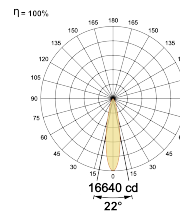

Luke 75 2Way | 2X22W

Product Reference

Environment Indoor

Installation Ceiling Recess

Construction & Materials

Housing Die Cast Aluminium

Primary Lens -

Primary Reflector PC metallised

Secondary Reflector -

Body Finish White,Black,Custom

Diffuser -

Antiglare Baffle -

Thermal Management

Heat Sink Material Die cast Aluminium

Cooling Technique Passive Cooling

Optical System

Beam Direction Adjustable

Tilt Yes

Swivel Yes

Electrical System

Driven with Constant Current Driver

Input Voltage/Hz 220V- 240V/50-60Hz

Control Gear Included

Mounting Remote

LED Power Watts 2x18.7W

System Power Watts 2x21.5W

Operating Voltage V_{in} 220-240 Vac

Power Factor p.f. > 0.95

LED Technology

Binning 3 Step MacAdam

LED Life Time @ L70/B10 >50000 hours

Colour Rendering (CRI) CRI80,CRI90

Led Type COB

LED Fitted CREE COB LED 36Vdc/500mA

Controls

Standard Switchable On/Off

Optional PDIM,DDIM,BTMM,CASAMBI,Non Dimmable

Ordering Details

Code Example:	Name	Watt	CCT	CRI	Angle	Finish	Control
	Luke 75 2Way	2X22W	WW27K	CRI80	16°(SS)	SWH	On/Off

Select one from each column with highlighted values to create the ordering code

NAME	WATT	LUMEN	EFFICACY	CCT	CRI	ANGLE	FINISH	CONTROL
Luke 75 2Way	2X22W	2x1935	90	2700K	WW27K	CRI80	16°(SS)	White SWH Non Dimmable On/Off
		2x2064	96	3000K	WW30K	CRI90	22°(MD)	Black SBL Phase Dimmable PDIM
		2x2236	104	4000K	NW40K		32°(WD)	Custom CSM Dali Dimmable DDIM
		2x2301	107	5700K	CW57K			Bluetooth Dimmable BTM
				2700K-5700K	TW			Casambi CBTM
				2700K-5700K	TW			
				Warm to Dim	W2D			
Luke 75 2Way	2X22W			WW27K	CRI80	16°(SS)	SWH	On/Off