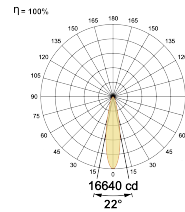

LED Power Watts 2x18.7W

System Power Watts 2x21.5W

Operating Voltage Vin 220-240 Vac

Power Factor p.f. > 0.95

Light Distribution

LED Technology

Binning 3 Step MacAdam

LED Life Time @ L80/B10 >50000 hours