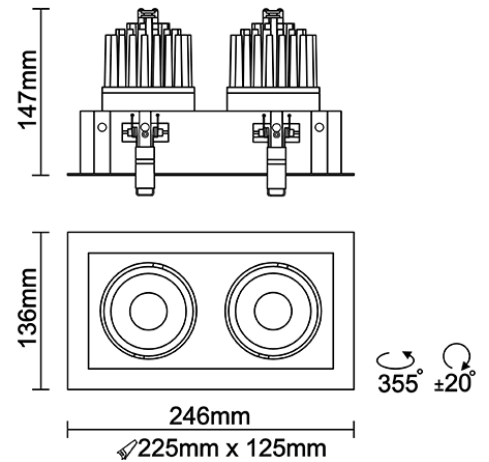

Luke 75 2Way | 2X22W

Product Reference

Environment Indoor

Installation Ceiling Recess

Construction & Materials

Housing Mild Steel

Primary Lens -

Primary Reflector PC metallised

Secondary Reflector -

Body Finish White,Black,Custom

Diffuser -

Antiglare Baffle -

Thermal Management

Heat Sink Material Die cast Aluminium

Cooling Technique Passive Cooling

Optical System

Beam Direction Adjustable

Tilt Yes

Swivel Yes

Electrical System

Driven with Constant Current Driver

Input Voltage/Hz 220V- 240V/50-60Hz

Control Gear Included

Mounting Remote

LED Power Watts 2x18.7W

System Power Watts 2x21.5W

Operating Voltage Vin 220-240 Vac

Power Factor p.f. > 0.95

Light Distribution

LED Technology

Binning 3 Step MacAdam

LED Life Time @ L80/B10 >50000 hours

Colour Rendering (CRI) CRI80,CRI90

Led Type COB

LED Fitted CREE COB LED 36Vdc/500mA

Controls

Standard Switchable On/Off

Optional PDIM,DDIM,BTDM,CASAMBI,Non Dimmable

Ordering Details

Code Example:	Name	Watt	CCT	CRI	Angle	Finish	Control
	Luke 75 2Way	2X22W	WW27K	CRI80	16°(SS)	SWH	On/Off

Select one from each column with highlighted values to create the ordering code