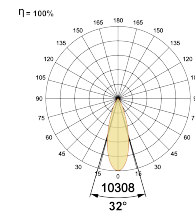

Luke 75 2Way | 2X22W

Product Reference

Environment Indoor

Installation Ceiling Recess

Construction & Materials

Housing Die Cast Aluminium

Primary Lens -

Primary Reflector PC metallised

Secondary Reflector -

Body Finish White,Black,Custom

Diffuser -

Antiglare Baffle -

Thermal Management

Heat Sink Material Die cast Aluminium

Cooling Technique Passive Cooling

Optical System

Beam Direction Adjustable

Tilt Yes

Swivel Yes

Electrical System

Driven with Constant Current Driver

Input Voltage/Hz 220V- 240V/50-60Hz

Control Gear Included

Mounting Remote

LED Power Watts 2x18.7W

System Power Watts 2x21.5W

Operating Voltage V_{in} 220-240 Vac

Power Factor p.f. > 0.95

LED Technology

Binning 3 Step MacAdam

LED Life Time @ L70/B10 >50000 hours

Colour Rendering (CRI) CRI80,CRI90

Led Type COB

LED Fitted CREE COB LED 36Vdc/500mA

Controls

Standard Switchable On/Off

Optional PDIM,DDIM,BTMM,CASAMBI,Non Dimmable

Ordering Details

Code Example:	Name	Watt	CCT	CRI	Angle	Finish	Control
	Luke 75 2Way	2X22W	WW27K	CRI80	16°(SS)	SWH	On/Off

Select one from each column with highlighted values to create the ordering code

NAME	WATT	LUMEN	EFFICACY	CCT	CRI	ANGLE	FINISH	CONTROL
Luke 75 2Way	2X22W	2x1935	90	2700K	WW27K	CRI80	16°(SS)	White SWH Non Dimmable On/Off
		2x2064	96	3000K	WW30K	CRI90	22°(MD)	Black SBL Phase Dimmable PDIM
		2x2236	104	4000K	NW40K		32°(WD)	Custom CSM Dali Dimmable DDIM
		2x2301	107	5700K	CW57K			Bluetooth Dimmable BTM
				2700K-5700K	TW			Casambi CBTM
				2700K-5700K	TW			
				Warm to Dim	W2D			
Luke 75 2Way	2X22W			WW27K	CRI80	16°(SS)	SWH	On/Off