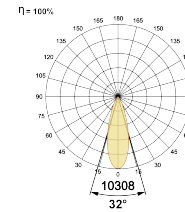

LED Power Watts 2x18.7W

System Power Watts 2x21.5W

Operating Voltage Vin 220-240 Vac

Power Factor p.f. > 0.95

Light Distribution

LED Technology

Binning 3 Step MacAdam

LED Life Time @ L80/B10 >50000 hours