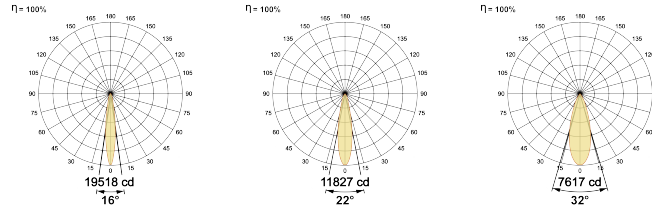

LED Power Watts 31.5W

System Power Watts 36.2W

Operating Voltage Vin 220-240 Vac

Power Factor p.f. > 0.95

Light Distribution

LED Technology

Binning 3 Step MacAdam

LED Life Time @ L80/B10 >50000 hours