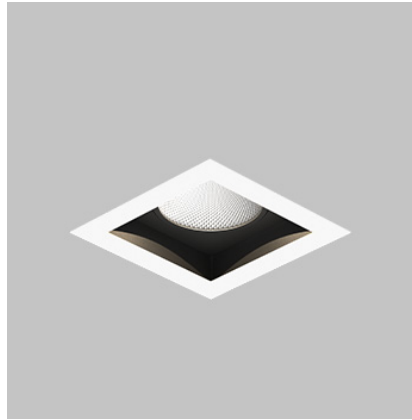

Luke 75 | 36W

Product Reference

Environment Indoor

Installation Ceiling Recess

Construction & Materials

Housing Mild Steel

Primary Lens -

Primary Reflector PC metallised

Secondary Reflector -

Body Finish White,Black,Custom

Diffuser -

Antiglare Baffle -

Thermal Management

Heat Sink Material Die cast Aluminium

Cooling Technique Passive Cooling

Optical System

Beam Direction Adjustable

Tilt Yes

Swivel Yes

Electrical System

Driven with Constant Current Driver

Input Voltage/Hz 220V- 240V/50-60Hz

Control Gear Included

Mounting Remote

LED Power Watts 31.5W

System Power Watts 36.2W

Operating Voltage Vin 220-240 Vac

Power Factor p.f. > 0.95