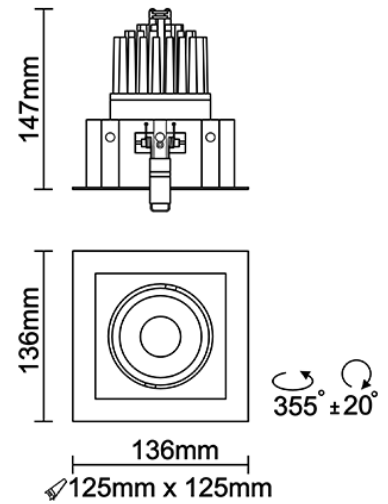

Luke 75 | 36W

Product Reference

Environment Indoor

Installation Ceiling Recess

Construction & Materials

Housing Mild Steel

Primary Lens -

Primary Reflector PC metallised

Secondary Reflector -

Body Finish White,Black,Custom

Diffuser -

Antiglare Baffle -

Thermal Management

Heat Sink Material Die cast Aluminium

Cooling Technique Passive Cooling

Optical System

Beam Direction Adjustable

Tilt Yes

Swivel Yes

Electrical System

Driven with Constant Current Driver

Input Voltage/Hz 220V- 240V/50-60Hz

Control Gear Included

Mounting Remote

LED Power Watts 31.5W

System Power Watts 36.2W

Operating Voltage Vin 220-240 Vac

Power Factor p.f. > 0.95