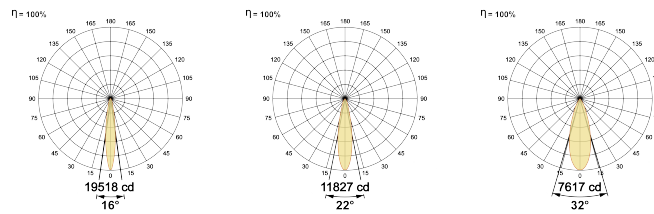

Light Distribution

LED Technology

Binning 3 Step MacAdam

LED Life Time @ L70/B10 >50000 hours

Colour Rendering (CRI) CRI80,CRI90

Led Type COB

LED Fitted CREE COB LED 36Vdc/900mA

Controls

Standard Switchable On/Off

Optional PDIM,DDIM,BTTM,CASAMBI,Non Dimmable