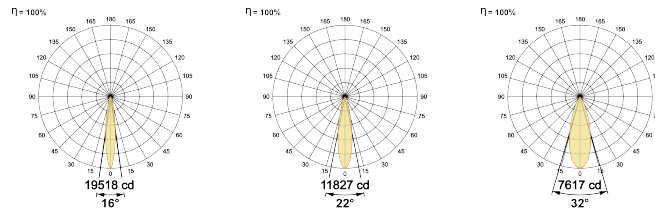

LED Power Watts 31.5W

System Power Watts 36.2W

Operating Voltage Vin 220-240 Vac

Power Factor p.f. > 0.95

Light Distribution

LED Technology

Binning 3 Step MacAdam

LED Life Time @ L70/B10 >50000 hours