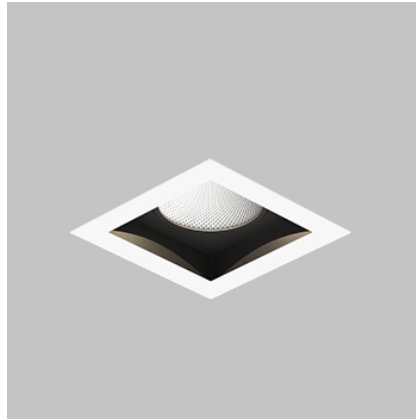

Luke 75 | 36W

Product Reference

Environment Indoor

Installation Ceiling Recess

Construction & Materials

Housing Mild Steel

Primary Lens -

Primary Reflector PC metallised

Secondary Reflector -

Body Finish White,Black,Custom

Diffuser -

Antiglare Baffle -

Thermal Management

Heat Sink Material Die cast Aluminium

Cooling Technique Passive Cooling

Optical System

Beam Direction Adjustable

Tilt Yes

Swivel Yes

Electrical System

Driven with Constant Current Driver

Input Voltage/Hz 220V- 240V/50-60Hz

Control Gear Included

Mounting Remote

LED Power Watts 31.5W

System Power Watts 36.2W

Operating Voltage Vin 220-240 Vac

Power Factor p.f. > 0.95