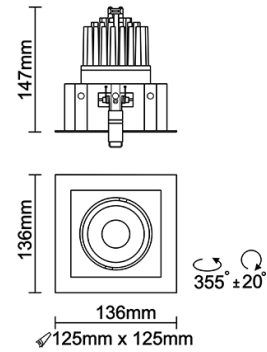

Luke 75 | 36W

Product Reference

Environment Indoor

Installation Ceiling Recess

Construction & Materials

Housing Mild Steel

Primary Lens -

Primary Reflector PC metallised

Secondary Reflector -

Body Finish White,Black,Custom

Diffuser -

Antiglare Baffle -

Thermal Management

Heat Sink Material Die cast Aluminium

Cooling Technique Passive Cooling

Optical System

Beam Direction Adjustable

Tilt Yes

Swivel Yes

Electrical System

Driven with Constant Current Driver

Input Voltage/Hz 220V- 240V/50-60Hz

Control Gear Included

Mounting Remote

LED Power Watts 31.5W

System Power Watts 36.2W

Operating Voltage Vin 220-240 Vac

Power Factor p.f. > 0.95