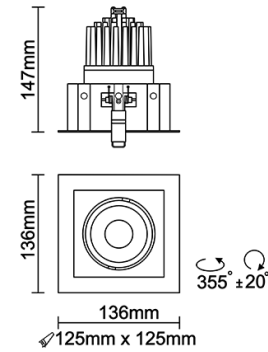

Luke 75 | 30W

Product Reference

Environment Indoor

Installation Ceiling Recess

Construction & Materials

Housing Mild Steel

Primary Lens -

Primary Reflector PC metallised

Secondary Reflector -

Body Finish White,Black,Custom

Diffuser -

Antiglare Baffle -

Thermal Management

Heat Sink Material Die cast Aluminium

Cooling Technique Passive Cooling

Optical System

Beam Direction Adjustable

Tilt Yes

Swivel Yes

Electrical System

Driven with Constant Current Driver

Input Voltage/Hz 220V- 240V/50-60Hz

Control Gear Included

Mounting Remote

LED Power Watts 25.5W

System Power Watts 29.3W

Operating Voltage Vin 220-240 Vac

Power Factor p.f. > 0.95