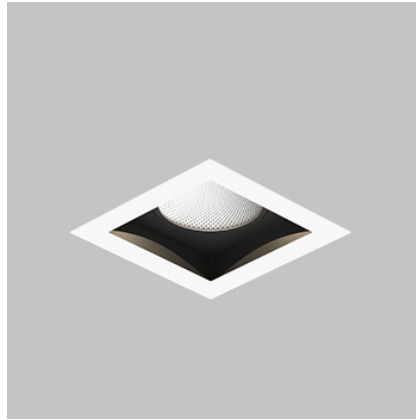

Luke 75 | 30W

Product Reference

Environment Indoor

Installation Ceiling Recess

Construction & Materials

Housing Mild Steel

Primary Lens -

Primary Reflector PC metallised

Secondary Reflector -

Body Finish White,Black,Custom

Diffuser -

Antiglare Baffle -

Thermal Management

Heat Sink Material Die cast Aluminium

Cooling Technique Passive Cooling

Optical System

Beam Direction Adjustable

Tilt Yes

Swivel Yes

Electrical System

Driven with Constant Current Driver

Input Voltage/Hz 220V- 240V/50-60Hz

Control Gear Included

Mounting Remote

LED Power Watts 25.5W

System Power Watts 29.3W

Operating Voltage V_{in} 220-240 Vac

Power Factor p.f. > 0.95