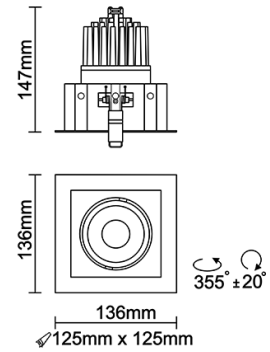

Luke 75 | 30W

Product Reference

Environment Indoor

Installation Ceiling Recess

Construction & Materials

Housing Mild Steel

Primary Lens -

Primary Reflector PC metallised

Secondary Reflector -

Body Finish White,Black,Custom

Diffuser -

Antiglare Baffle -

Thermal Management

Heat Sink Material Die cast Aluminium

Cooling Technique Passive Cooling

Optical System

Beam Direction Adjustable

Tilt Yes

Swivel Yes

Electrical System

Driven with Constant Current Driver

Input Voltage/Hz 220V- 240V/50-60Hz

Control Gear Included

Mounting Remote

LED Power Watts 25.5W

System Power Watts 29.3W

Operating Voltage V_{in} 220-240 Vac

Power Factor p.f. > 0.95