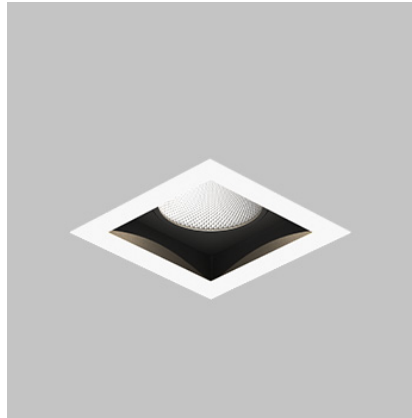

Luke 75 | 30W

Product Reference

Environment Indoor

Installation Ceiling Recess

Construction & Materials

Housing Mild Steel

Primary Lens -

Primary Reflector PC metallised

Secondary Reflector -

Body Finish White,Black,Custom

Diffuser -

Antiglare Baffle -

Thermal Management

Heat Sink Material Die cast Aluminium

Cooling Technique Passive Cooling

Optical System

Beam Direction Adjustable

Tilt Yes

Swivel Yes

Electrical System

Driven with Constant Current Driver

Input Voltage/Hz 220V- 240V/50-60Hz

Control Gear Included

Mounting Remote

LED Power Watts 25.5W

System Power Watts 29.3W

Operating Voltage Vin 220-240 Vac

Power Factor p.f. > 0.95