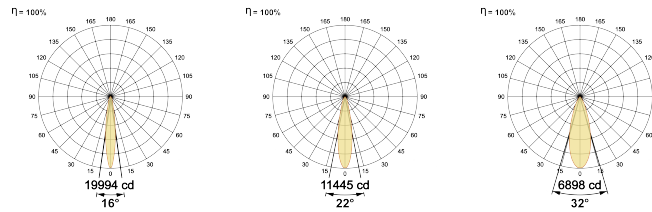

Light Distribution

LED Technology

Binning 3 Step MacAdam

LED Life Time @ L70/B10 >50000 hours

Colour Rendering (CRI) CRI80,CRI90

Led Type COB

LED Fitted CREE COB LED 36Vdc/700mA

Controls

Standard Switchable On/Off

Optional PDIM,DDIM,BTDM,CASAMBI,Non Dimmable

Ordering Details

Code Example:	Name	Watt	CCT	CRI	Angle	Finish	Control
	Luke 75	30W	WW27K	CRI80	16°(SS)	SWH	On/Off

Select one from each column with highlighted values to create the ordering code

NAME	WATT	LUMEN	EFFICACY	CCT	CRI	ANGLE	FINISH	CONTROL
Luke 75	30W	2637	90	2700K	WW27K	CRI80	16°(SS)	White SWH Non Dimmable On/Off
		2813	96	3000K	WW30K	CRI90	22°(MD)	Black SBL Phase Dimmable PDIM
		3018	103	4000K	NW40K		32°(WD)	Custom CSM Dali Dimmable DDIM
		3194	109	5700K	CW57K			Bluetooth Dimmable BTDM
				2700K-5700K	TW			Casambi CBTM
				Warm to Dim	W2D			
Luke 75	30W			WW27K	CRI80	16°(SS)	SWH	On/Off