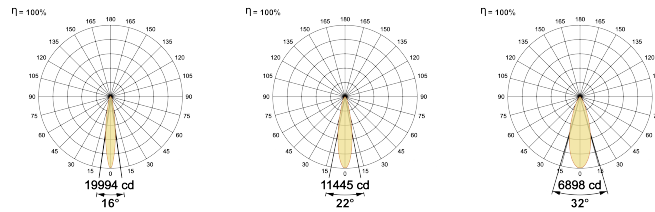

LED Power Watts 25.5W

System Power Watts 29.3W

Operating Voltage V_{in} 220-240 Vac

Power Factor p.f. > 0.95

Light Distribution

LED Technology

Binning 3 Step MacAdam

LED Life Time @ L70/B10 >50000 hours