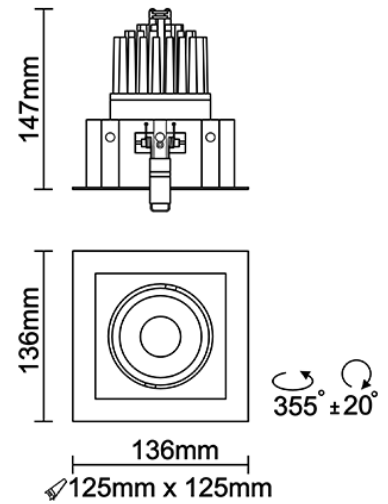

Luke 75 | 22W

Product Reference

Environment Indoor

Installation Ceiling Recess

Construction & Materials

Housing Mild Steel

Primary Lens -

Primary Reflector PC metallised

Secondary Reflector -

Body Finish White,Black,Custom

Diffuser -

Antiglare Baffle -

Thermal Management

Heat Sink Material Die cast Aluminium

Cooling Technique Passive Cooling

Optical System

Beam Direction Adjustable

Tilt Yes

Swivel Yes

Electrical System

Driven with Constant Current Driver

Input Voltage/Hz 220V- 240V/50-60Hz

Control Gear Included

Mounting Remote

LED Power Watts 18.7W

System Power Watts 21.5W

Operating Voltage V_{in} 220-240 Vac

Power Factor p.f. > 0.95