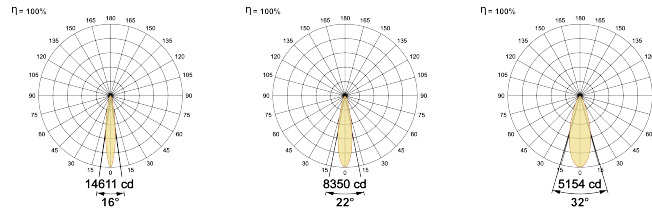

LED Power Watts 18.7W

System Power Watts 21.5W

Operating Voltage V_{in} 220-240 Vac

Power Factor p.f. > 0.95

Light Distribution

LED Technology

Binning 3 Step MacAdam

LED Life Time @ L80/B10 >50000 hours