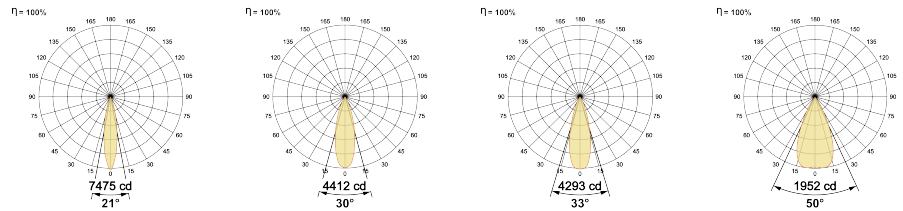

Light Distribution

LED Technology

Binning 3 Step MacAdam

LED Life Time @ L80/B10 >50000 hours

Colour Rendering (CRI) CRI80,CRI90

Led Type COB

LED Fitted Cree COB LED 36Vdc/350mA

Controls

Standard Switchable On/Off

Optional PDIM,DDIM,BTMM,CASAMBI,Non Dimmable

Ordering Details

Code Example:	Name	Watt	CCT	CRI	Angle	Finish	Control
	Luke Pro 50 2Way	2X15W	WW27K	CRI80	21°(SS)	SWH	On/Off

Select one from each column with highlighted values to create the ordering code