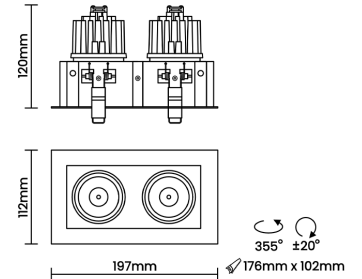

Luke Pro 50 2Way | 2X10W

Product Reference

Environment Indoor

Installation Ceiling Recess

Construction & Materials

Housing Mild Steel

Primary Lens PMMA

Primary Reflector -

Secondary Reflector -

Body Finish White,Black,Custom

Diffuser -

Antiglare Baffle -

Thermal Management

Heat Sink Material Die cast Aluminium

Cooling Technique Passive Cooling

Optical System

Beam Direction Adjustable

Tilt Yes

Swivel Yes

Electrical System

Driven with Constant Current Driver

Input Voltage/Hz 220V- 240V/50-60Hz

Control Gear Included

Mounting Remote

LED Power Watts 2x8.9W

System Power Watts 2x10.2W

Operating Voltage V_{in} 220-240 Vac

Power Factor p.f. > 0.95