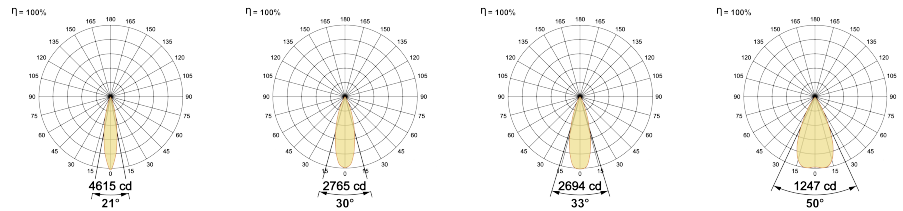

LED Power Watts 2x8.9W

System Power Watts 2x10.2W

Operating Voltage V_{in} 220-240 Vac

Power Factor p.f. > 0.95

Light Distribution

LED Technology

Binning 3 Step MacAdam

LED Life Time @ L80/B10 >50000 hours