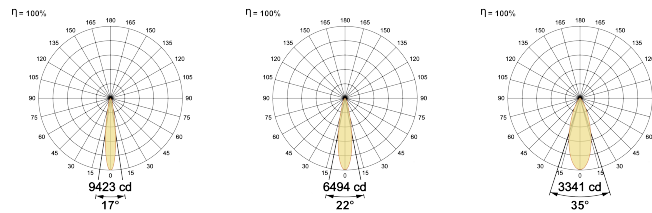

Light Distribution

LED Technology

Binning 3 Step MacAdam

LED Life Time @ L80/B10 >50000 hours

Colour Rendering (CRI) CRI80,CRI90

Led Type COB

LED Fitted CREE COB LED 36Vdc/350mA

Controls

Standard Switchable On/Off

Optional PDIM,DDIM,BTTM,CASAMBI,Non Dimmable