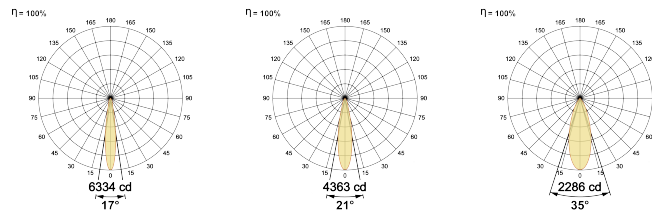

Light Distribution

LED Technology

Binning 3 Step MacAdam

LED Life Time @ L80/B10 >50000 hours

Colour Rendering (CRI) CRI80,CRI90

Led Type COB

LED Fitted CREE COB LED 36Vdc/250mA

Controls

Standard Switchable On/Off

Optional PDIM,DDIM,BTTM,CASAMBI,Non Dimmable