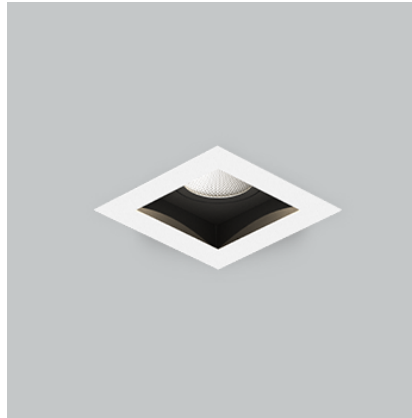

Luke 50 | 10W

Product Reference

Environment Indoor

Installation Ceiling Recess

Construction & Materials

Housing Mild Steel

Primary Lens -

Primary Reflector PC metallised

Secondary Reflector -

Body Finish White,Black,Custom

Diffuser -

Antiglare Baffle -

Thermal Management

Heat Sink Material Die cast Aluminium

Cooling Technique Passive Cooling

Optical System

Beam Direction Adjustable

Tilt Yes

Swivel Yes

Electrical System

Driven with Constant Current Driver

Input Voltage/Hz 220V- 240V/50-60Hz

Control Gear Included

Mounting Remote

LED Power Watts 9.0W

System Power Watts 10.4W

Operating Voltage V_{in} 220-240 Vac

Power Factor p.f. > 0.95

Ordering Details

Code Example:	Name	Watt	CCT	CRI	Angle	Finish	Control
	Luke 50	10W	WW27K	CRI80	17°(SS)	SWH	On/Off

Select one from each column with highlighted values to create the ordering code