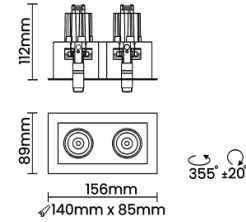

Luke 35 2Way | 2X8W

Product Reference

Environment Indoor

Installation Ceiling Recess

Construction & Materials

Housing Mild Steel

Primary Lens -

Primary Reflector PC metallised

Secondary Reflector -

Body Finish White,Black,Custom

Diffuser -

Antiglare Baffle -

Thermal Management

Heat Sink Material Die cast Aluminium

Cooling Technique Passive Cooling

Optical System

Beam Direction Adjustable

Tilt Yes

Swivel Yes

Electrical System

Driven with Constant Current Driver

Input Voltage/Hz 220V- 240V/50-60Hz

Control Gear Included

Mounting Remote

LED Power Watts 2x6.6W

System Power Watts 2x8.3W

Operating Voltage Vin 220-240 Vac

Power Factor p.f. > 0.95