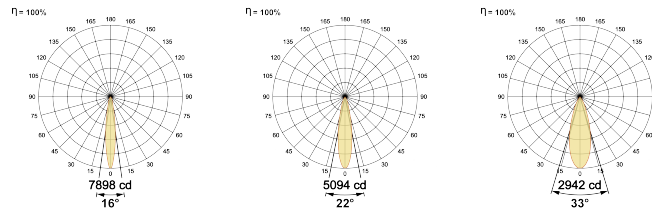

LED Power Watts 2x6.6W

System Power Watts 2x8.3W

Operating Voltage Vin 220-240 Vac

Power Factor p.f. > 0.95

Light Distribution

LED Technology

Binning 3 Step MacAdam

LED Life Time @ L70/B10 >50000 hours