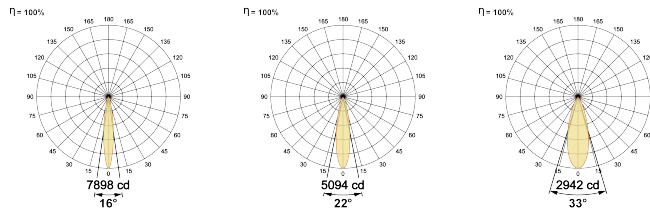

LED Power Watts 2x6.6W

System Power Watts 2x8.3W

Operating Voltage Vin 220-240 Vac

Power Factor p.f. > 0.95

Light Distribution

LED Technology

Binning 3 Step MacAdam

LED Life Time @ L70/B10 >50000 hours