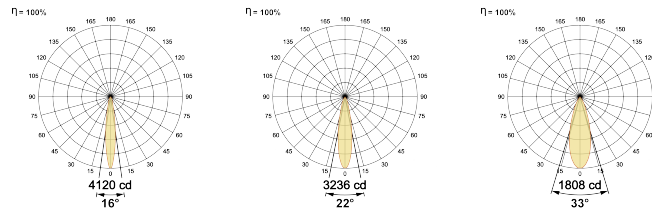

LED Power Watts 3.4W

System Power Watts 4.2W

Operating Voltage V_{in} 220-240 Vac

Power Factor p.f. > 0.95

Light Distribution

LED Technology

Binning 3 Step MacAdam

LED Life Time @ L80/B10 >50000 hours