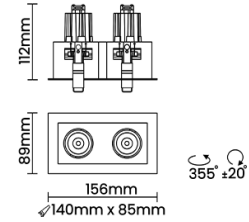

Luke 35 2Way | 2X5W

Product Reference

Environment Indoor

Installation Ceiling Recess

Construction & Materials

Housing Mild Steel

Primary Lens -

Primary Reflector PC metallised

Secondary Reflector -

Body Finish White,Black,Custom

Diffuser -

Antiglare Baffle -

Thermal Management

Heat Sink Material Die cast Aluminium

Cooling Technique Passive Cooling

Optical System

Beam Direction Adjustable

Tilt Yes

Swivel Yes

Electrical System

Driven with Constant Current Driver

Input Voltage/Hz 220V- 240V/50-60Hz

Control Gear Included

Mounting Remote

LED Power Watts 3.4W

System Power Watts 4.2W

Operating Voltage Vin 220-240 Vac

Power Factor p.f. > 0.95