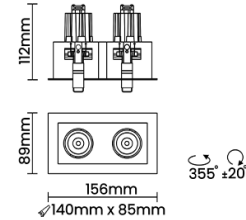

Luke 35 2Way | 2X5W

Product Reference

Environment Indoor

Installation Ceiling Recess

Construction & Materials

Housing Mild Steel

Primary Lens -

Primary Reflector PC metallised

Secondary Reflector -

Body Finish White,Black,Custom

Diffuser -

Antiglare Baffle -

Thermal Management

Heat Sink Material Die cast Aluminium

Cooling Technique Passive Cooling

Optical System

Beam Direction Adjustable

Tilt Yes

Swivel Yes

Electrical System

Driven with Constant Current Driver

Input Voltage/Hz 220V- 240V/50-60Hz

Control Gear Included

Mounting Remote

LED Power Watts 3.4W

System Power Watts 4.2W

Operating Voltage Vin 220-240 Vac

Power Factor p.f. > 0.95