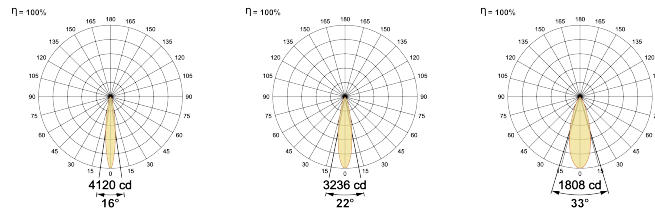

LED Power Watts 3.4W

System Power Watts 4.2W

Operating Voltage Vin 220-240 Vac

Power Factor p.f. > 0.95

Light Distribution

LED Technology

Binning 3 Step MacAdam

LED Life Time @ L70/B10 >50000 hours