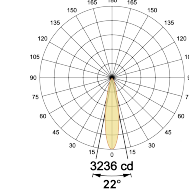

LED Power Watts 3.4W

System Power Watts 4.2W

Operating Voltage Vin 220-240 Vac

Power Factor p.f. > 0.95

Light Distribution

 $\eta = 100\%$

 $\eta = 100\%$

 $\eta = 100\%$

NAME	WATT	LUMEN	EFFICACY	CCT	CRI	ANGLE	FINISH	CONTROL
Luke 35 2Way	2X5W	2x365	87	2700K	WW27K	CRI80	16°(SS)	White SWH Non Dimmable On/Off
		2x391	93	3000K	WW30K	CRI90	22°(MD)	Black SBL Phase Dimmable PDIM
		2x416	99	4000K	NW40K		33°(WD)	Custom CSM Dali Dimmable DDIM
		2x424	101	5700K	CW57K			Casambi CBTM
Luke 35 2Way	2X5W			WW27K	CRI80	16°(SS)	SWH	On/Off