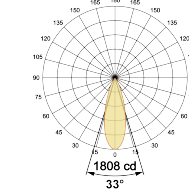

LED Power Watts 3.4W

System Power Watts 4.2W

Operating Voltage Vin 220-240 Vac

Power Factor p.f. > 0.95

Light Distribution

 $\eta = 100\%$

 $\eta = 100\%$

 $\eta = 100\%$

NAME	WATT	LUMEN	EFFICACY	CCT	CRI	ANGLE	FINISH	CONTROL
Luke 35 2Way	2X5W	2x365	87	2700K	WW27K	CRI80	16°(SS)	White SWH Non Dimmable On/Off
		2x391	93	3000K	WW30K	CRI90	22°(MD)	Black SBL Phase Dimmable PDIM
		2x416	99	4000K	NW40K		33°(WD)	Custom CSM Dali Dimmable DDIM
		2x424	101	5700K	CW57K			Casambi CBTM
Luke 35 2Way	2X5W			WW27K	CRI80	16°(SS)	SWH	On/Off