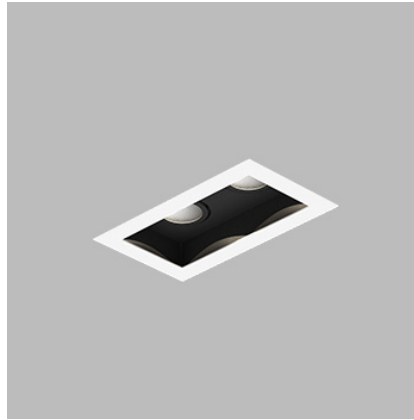

Luke 35 2Way | 2X5W

Product Reference

Environment Indoor

Installation Ceiling Recess

Construction & Materials

Housing Mild Steel

Primary Lens -

Primary Reflector PC metallised

Secondary Reflector -

Body Finish White,Black,Custom

Diffuser -

Antiglare Baffle -

Thermal Management

Heat Sink Material Die cast Aluminium

Cooling Technique Passive Cooling

Optical System

Beam Direction Adjustable

Tilt Yes

Swivel Yes

Electrical System

Driven with Constant Current Driver

Input Voltage/Hz 220V- 240V/50-60Hz

Control Gear Included

Mounting Remote

LED Power Watts 3.4W

System Power Watts 4.2W

Operating Voltage Vin 220-240 Vac

Power Factor p.f. > 0.95