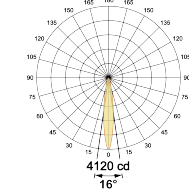

LED Power Watts 3.4W

System Power Watts 4.2W

Operating Voltage Vin 220-240 Vac

Power Factor p.f. > 0.95

Light Distribution

 $\eta = 100\%$

 $\eta = 100\%$

 $\eta = 100\%$

NAME	WATT	LUMEN	EFFICACY	CCT	CRI	ANGLE	FINISH	CONTROL
Luke 35 2Way	2X5W	2x365	87	2700K	WW27K	CRI80	16°(SS)	White SWH Non Dimmable On/Off
		2x391	93	3000K	WW30K	CRI90	22°(MD)	Black SBL Phase Dimmable PDIM
		2x416	99	4000K	NW40K		33°(WD)	Custom CSM Dali Dimmable DDIM
		2x424	101	5700K	CW57K			Casambi CBTM
Luke 35 2Way	2X5W			WW27K	CRI80	16°(SS)	SWH	On/Off