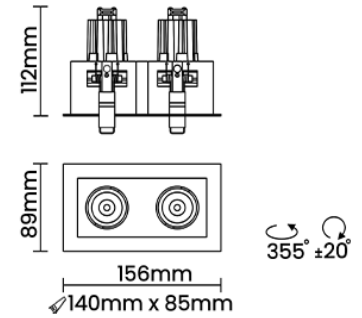

Luke 35 2Way | 2X5W

Product Reference

Environment Indoor

Installation Ceiling Recess

Construction & Materials

Housing Mild Steel

Primary Lens -

Primary Reflector PC metallised

Secondary Reflector -

Body Finish White,Black,Custom

Diffuser -

Antiglare Baffle -

Thermal Management

Heat Sink Material Die cast Aluminium

Cooling Technique Passive Cooling

Optical System

Beam Direction Adjustable

Tilt Yes

Swivel Yes

Electrical System

Driven with Constant Current Driver

Input Voltage/Hz 220V- 240V/50-60Hz

Control Gear Included

Mounting Remote

LED Power Watts 3.4W

System Power Watts 4.2W

Operating Voltage V_{in} 220-240 Vac

Power Factor p.f. > 0.95