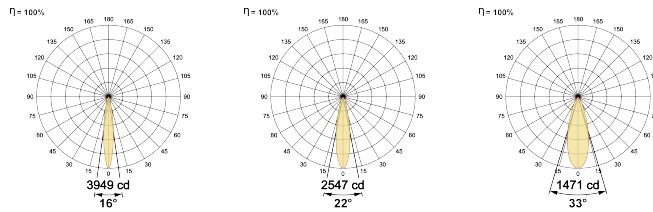

LED Power Watts 6.6W

System Power Watts 8.3W

Operating Voltage Vin 220-240 Vac

Power Factor p.f. > 0.95

Light Distribution

LED Technology

Binning 3 Step MacAdam

LED Life Time @ L70/B10 >50000 hours