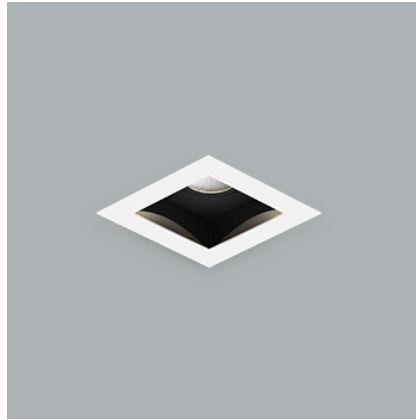

Luke 35 | 8W

Product Reference

Environment Indoor

Installation Ceiling Recess

Construction & Materials

Housing Mild Steel

Primary Lens -

Primary Reflector PC metallised

Secondary Reflector -

Body Finish White,Black,Custom

Diffuser -

Antiglare Baffle -

Thermal Management

Heat Sink Material Die cast Aluminium

Cooling Technique Passive Cooling

Optical System

Beam Direction Adjustable

Tilt Yes

Swivel Yes

Electrical System

Driven with Constant Current Driver

Input Voltage/Hz 220V- 240V/50-60Hz

Control Gear Included

Mounting Remote

LED Power Watts 6.6W

System Power Watts 8.3W

Operating Voltage Vin 220-240 Vac

Power Factor p.f. > 0.95