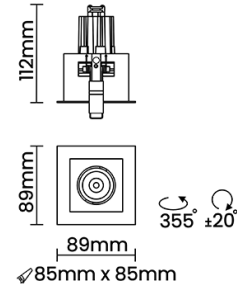

Luke 35 | 8W

Product Reference

Environment Indoor

Installation Ceiling Recess

Construction & Materials

Housing Mild Steel

Primary Lens -

Primary Reflector PC metallised

Secondary Reflector -

Body Finish White,Black,Custom

Diffuser -

Antiglare Baffle -

Thermal Management

Heat Sink Material Die cast Aluminium

Cooling Technique Passive Cooling

Optical System

Beam Direction Adjustable

Tilt Yes

Swivel Yes

Electrical System

Driven with Constant Current Driver

Input Voltage/Hz 220V- 240V/50-60Hz

Control Gear Included

Mounting Remote

LED Power Watts 6.6W

System Power Watts 8.3W

Operating Voltage Vin 220-240 Vac

Power Factor p.f. > 0.95