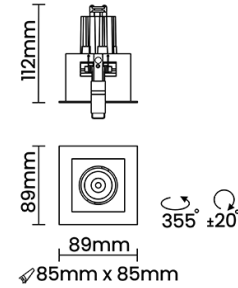

Luke 35 | 5W

Product Reference

Environment Indoor

Installation Ceiling Recess

Construction & Materials

Housing Mild Steel

Primary Lens -

Primary Reflector PC metallised

Secondary Reflector -

Body Finish White,Black,Custom

Diffuser -

Antiglare Baffle -

Thermal Management

Heat Sink Material Die cast Aluminium

Cooling Technique Passive Cooling

Optical System

Beam Direction Adjustable

Tilt Yes

Swivel Yes

Electrical System

Driven with Constant Current Driver

Input Voltage/Hz 220V- 240V/50-60Hz

Control Gear Included

Mounting Remote

LED Power Watts 3.4W

System Power Watts 4.2W

Operating Voltage Vin 220-240 Vac

Power Factor p.f. > 0.5

Ordering Details

Code Example:	Name	Watt	CCT	CRI	Angle	Finish	Control
	Luke 35	5W	WW27K	CRI80	16°(SS)	SWH	On/Off

Select one from each column with highlighted values to create the ordering code

NAME	WATT	LUMEN	EFFICACY	CCT	CRI	ANGLE	FINISH	CONTROL	
Luke 35	5W	365	87	2700K	WW27K	CRI80	16°(SS)	White SWH	Non Dimmable On/Off
		391	93	3000K	WW30K	CRI90	22°(MD)	Black SBL	Phase Dimmable PDIM
		416	99	4000K	NW40K		33°(WD)	Custom CSM	Dali Dimmable DDIM
		424	101	5700K	CW57K				Casambi CBTM
Luke 35	5W			WW27K	CRI80	16°(SS)	SWH	On/Off