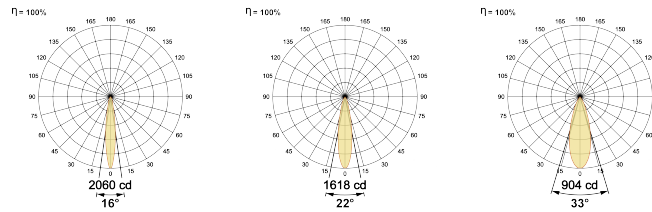

Light Distribution

LED Technology

Binning 3 Step MacAdam

LED Life Time @ L70/B10 >50000 hours

Colour Rendering (CRI) CRI80,CRI90

Led Type COB

LED Fitted CREE COB LED 36Vdc/130mA

Controls

Standard Switchable On/Off

Optional PDIM,DDIM,CASAMBI,Non Dimmable