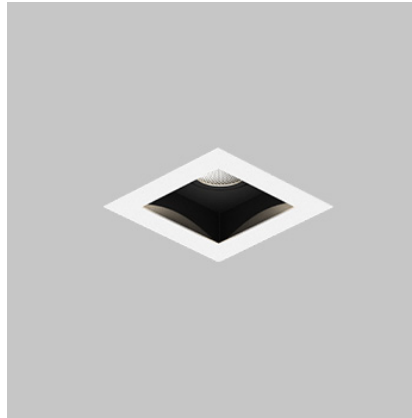

Luke 35 | 5W

Product Reference

Environment Indoor

Installation Ceiling Recess

Construction & Materials

Housing Mild Steel

Primary Lens -

Primary Reflector PC metallised

Secondary Reflector -

Body Finish White,Black,Custom

Diffuser -

Antiglare Baffle -

Thermal Management

Heat Sink Material Die cast Aluminium

Cooling Technique Passive Cooling

Optical System

Beam Direction Adjustable

Tilt Yes

Swivel Yes

Electrical System

Driven with Constant Current Driver

Input Voltage/Hz 220V- 240V/50-60Hz

Control Gear Included

Mounting Remote

LED Power Watts 3.4W

System Power Watts 4.2W

Operating Voltage Vin 220-240 Vac

Power Factor p.f. > 0.5

Ordering Details

Code Example:	Name	Watt	CCT	CRI	Angle	Finish	Control
	Luke 35	5W	WW27K	CRI80	16°(SS)	SWH	On/Off

Select one from each column with highlighted values to create the ordering code

NAME	WATT	LUMEN	EFFICACY	CCT	CRI	ANGLE	FINISH	CONTROL	
Luke 35	5W	365	87	2700K	WW27K	CRI80	16°(SS)	White SWH	Non Dimmable On/Off
		391	93	3000K	WW30K	CRI90	22°(MD)	Black SBL	Phase Dimmable PDIM
		416	99	4000K	NW40K		33°(WD)	Custom CSM	Dali Dimmable DDIM
		424	101	5700K	CW57K				Casambi CBTM
Luke 35	5W			WW27K	CRI80	16°(SS)	SWH	On/Off