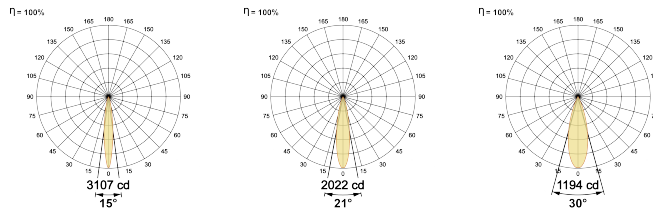

LED Technology

Binning 3 Step MacAdam

LED Life Time @ L70/B10 >50000 hours

Colour Rendering (CRI) CRI80,CRI90

Led Type COB

LED Fitted CREE COB LED 36Vdc/130mA

Controls

Standard Switchable On/Off

Optional PDIM,DDIM,CASAMBI,Non Dimmable

Ordering Details

Code Example:	Name	Watt	CCT	CRI	Angle	Finish	Control
	iKapp 35	5W	WW27K	CRI80	15°(ss)	SWH	On/Off

Select one from each column with highlighted values to create the ordering code

NAME	WATT	LUMEN	EFFICACY	CCT	CRI	ANGLE	FINISH	CONTROL
iKapp 35	5W	365	87	2700K	WW27K	15°(SS) 21°(MD)	White SWH	Non Dimmable On/Off
		391	93	3000K	WW30K	21°(MD)	Black SBL	Phase Dimmable PDIM
		416	99	4000K	NW40K	30°(WD)	Custom CSM	Dali Dimmable DDIM
		424	101	5700K	CW57K			Casambi CBTM
iKapp 35	5W			WW27K	CRI80	15°(SS)	SWH	On/Off