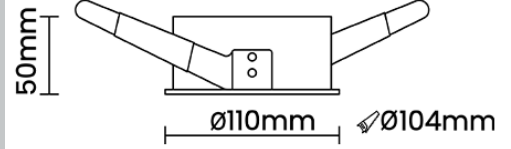

Look Straight Down | 15W

Product Reference

Environment Indoor

Installation Ceiling Recess

Construction & Materials

Housing Die Cast Aluminium

Primary Lens PMMA

Primary Reflector PC metallised

Secondary Reflector -

Body Finish White,Black,Custom

Diffuser -

Antiglare Baffle -

Thermal Management

Heat Sink Material Die cast Aluminium

Cooling Technique Passive Cooling

Optical System

Beam Direction Fixed

Tilt No

Swivel No

Electrical System

Driven with Constant Current Driver

Input Voltage/Hz 220V- 240V/50-60Hz

Control Gear Included

Mounting Remote

LED Power Watts 12.4W

System Power Watts 14.3W

Operating Voltage V_{in} 220-240 Vac

Power Factor p.f. > 0.95