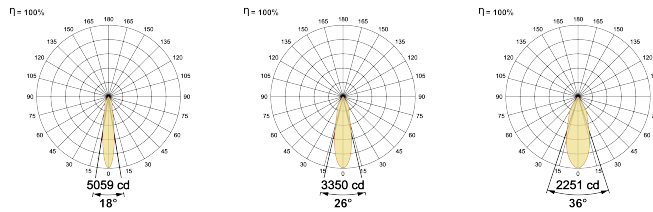

LED Power Watts 12.4W

System Power Watts 14.3W

Operating Voltage V_{in} 220-240 Vac

Power Factor p.f. > 0.95

Light Distribution

LED Technology

Binning 3 Step MacAdam

LED Life Time @ L80/B10 >50000 hours