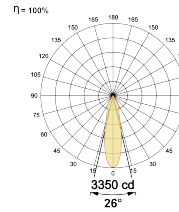

LED Power Watts 12.4W

System Power Watts 14.3W

Operating Voltage V_{in} 220-240 Vac

Power Factor p.f. > 0.95

Ordering Details

Code Example:	Name	Watt	CCT	CRI	Angle	Finish	Control
	Look Straight Down	15W	WW27K	CRI80	18°(SS)	SWH	On/Off

Select one from each column with highlighted values to create the ordering code

NAME	WATT	LUMEN	EFFICACY	CCT	CRI	ANGLE	FINISH	CONTROL	
Look Straight Down	15W	1249	87	2700K	WW27K	CRI80	18°(SS)	White SWH Non Dimmable On/Off	
		1301	91	3000K	WW30K	CRI90	26°(MD)	Black SBL Phase Dimmable PDIM	
		1392	97	4000K	NW40K		36°(WD)	Custom CSM Dali Dimmable DDIM	
		1418	99	5700K	CW57K			Bluetooth Dimmable BTTM	
				2700K-5700K	TW				Casambi CBTM
					Warm to Dim	W2D			
Look Straight Down	15W			WW27K	CRI80	18°(SS)	SWH	On/Off	