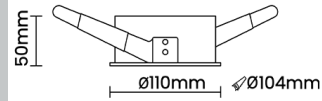

Look Straight Down | 15W

Product Reference

Environment Indoor

Installation Ceiling Recess

Construction & Materials

Housing Die Cast Aluminium

Primary Lens PMMA

Primary Reflector PC metallised

Secondary Reflector -

Body Finish White,Black,Custom

Diffuser -

Antiglare Baffle -

Thermal Management

Heat Sink Material Die cast Aluminium

Cooling Technique Passive Cooling

Optical System

Beam Direction Fixed

Tilt No

Swivel No

Electrical System

Driven with Constant Current Driver

Input Voltage/Hz 220V- 240V/50-60Hz

Control Gear Included

Mounting Remote

LED Power Watts 12.4W

System Power Watts 14.3W

Operating Voltage Vin 220-240 Vac

Power Factor p.f. > 0.95

Ordering Details

Code Example:	Name	Watt	CCT	CRI	Angle	Finish	Control
	Look Straight Down	15W	WW27K	CRI80	18°(SS)	SWH	On/Off

Select one from each column with highlighted values to create the ordering code

NAME	WATT	LUMEN	EFFICACY	CCT	CRI	ANGLE	FINISH	CONTROL	
Look Straight Down	15W	1249	87	2700K	WW27K	CRI80	18°(SS)	White SWH Non Dimmable On/Off	
		1301	91	3000K	WW30K	CRI90	26°(MD)	Black SBL Phase Dimmable PDIM	
		1392	97	4000K	NW40K		36°(WD)	Custom CSM Dali Dimmable DDIM	
		1418	99	5700K	CW57K			Bluetooth Dimmable BTTM	
				2700K-5700K	TW				Casambi CBTM
					Warm to Dim W2D				
Look Straight Down	15W			WW27K	CRI80	18°(SS)	SWH	On/Off