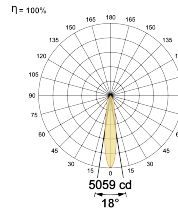

LED Power Watts 12.4W

System Power Watts 14.3W

Operating Voltage V_{in} 220-240 Vac

Power Factor p.f. > 0.95

Ordering Details

Code Example:	Name	Watt	CCT	CRI	Angle	Finish	Control
	Look Straight Down	15W	WW27K	CRI80	18°(SS)	SWH	On/Off

Select one from each column with highlighted values to create the ordering code

NAME	WATT	LUMEN	EFFICACY	CCT	CRI	ANGLE	FINISH	CONTROL	
Look Straight Down	15W	1249	87	2700K	WW27K	CRI80	18°(SS)	White SWH Non Dimmable On/Off	
		1301	91	3000K	WW30K	CRI90	26°(MD)	Black SBL Phase Dimmable PDIM	
		1392	97	4000K	NW40K		36°(WD)	Custom CSM Dali Dimmable DDIM	
		1418	99	5700K	CW57K			Bluetooth Dimmable BTTM	
				2700K-5700K	TW				Casambi CBTM
					Warm to Dim	W2D			
Look Straight Down	15W			WW27K	CRI80	18°(SS)	SWH	On/Off	