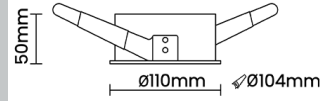

Look Straight Down | 15W

Product Reference

Environment Indoor

Installation Ceiling Recess

Construction & Materials

Housing Die Cast Aluminium

Primary Lens PMMA

Primary Reflector PC metallised

Secondary Reflector -

Body Finish White,Black,Custom

Diffuser -

Antiglare Baffle -

Thermal Management

Heat Sink Material Die cast Aluminium

Cooling Technique Passive Cooling

Optical System

Beam Direction Fixed

Tilt No

Swivel No

Electrical System

Driven with Constant Current Driver

Input Voltage/Hz 220V- 240V/50-60Hz

Control Gear Included

Mounting Remote

LED Power Watts 12.4W

System Power Watts 14.3W

Operating Voltage V_{in} 220-240 Vac

Power Factor p.f. > 0.95

Ordering Details

Code Example:	Name	Watt	CCT	CRI	Angle	Finish	Control
	Look Straight Down	15W	WW27K	CRI80	18°(SS)	SWH	On/Off

Select one from each column with highlighted values to create the ordering code

NAME	WATT	LUMEN	EFFICACY	CCT	CRI	ANGLE	FINISH	CONTROL	
Look Straight Down	15W	1249	87	2700K	WW27K	CRI80	18°(SS)	White SWH Non Dimmable On/Off	
		1301	91	3000K	WW30K	CRI90	26°(MD)	Black SBL Phase Dimmable PDIM	
		1392	97	4000K	NW40K		36°(WD)	Custom CSM Dali Dimmable DDIM	
		1418	99	5700K	CW57K			Bluetooth Dimmable BTTM	
				2700K-5700K	TW				Casambi CBTM
					Warm to Dim	W2D			
Look Straight Down	15W			WW27K	CRI80	18°(SS)	SWH	On/Off	

LED Technology

Binning 3 Step MacAdam

LED Life Time @ L70/B10 >50000 hours

Colour Rendering (CRI) CRI80,CRI90

Led Type COB

LED Fitted CREE COB LED 36Vdc/350mA

Controls

Standard Switchable On/Off

Optional PDIM,DDIM,BTTM,CASAMBI,Non Dimmable