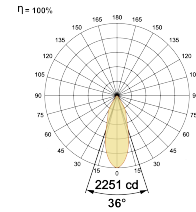

LED Power Watts 12.4W

System Power Watts 14.3W

Operating Voltage V_{in} 220-240 Vac

Power Factor p.f. > 0.95

Ordering Details

Code Example:	Name	Watt	CCT	CRI	Angle	Finish	Control
	Look Straight Down	15W	WW27K	CRI80	18°(SS)	SWH	On/Off

Select one from each column with highlighted values to create the ordering code

NAME	WATT	LUMEN	EFFICACY	CCT	CRI	ANGLE	FINISH	CONTROL	
Look Straight Down	15W	1249	87	2700K	WW27K	CRI80	18°(SS)	White SWH Non Dimmable On/Off	
		1301	91	3000K	WW30K	CRI90	26°(MD)	Black SBL Phase Dimmable PDIM	
		1392	97	4000K	NW40K		36°(WD)	Custom CSM Dali Dimmable DDIM	
		1418	99	5700K	CW57K			Bluetooth Dimmable BTTM	
				2700K-5700K	TW				Casambi CBTM
					Warm to Dim	W2D			
Look Straight Down	15W			WW27K	CRI80	18°(SS)	SWH	On/Off	