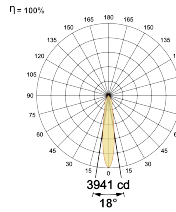

Look Straight Down | 10W

Product Reference

Environment Indoor

Installation Ceiling Recess

Construction & Materials

Housing Die Cast Aluminium

Primary Lens PMMA

Primary Reflector PC metallised

Secondary Reflector -

Body Finish White,Black,Custom

Diffuser -

Antiglare Baffle -

Thermal Management

Heat Sink Material Die cast Aluminium

Cooling Technique Passive Cooling

Optical System

Beam Direction Fixed

Tilt No

Swivel No

Electrical System

Driven with Constant Current Driver

Input Voltage/Hz 220V- 240V/50-60Hz

Control Gear Included

Mounting Remote

LED Power Watts 8.8W

System Power Watts 10.1W

Operating Voltage V_{in} 220-240 Vac

Power Factor p.f. > 0.95

LED Technology

Binning 3 Step MacAdam

LED Life Time @ L70/B10 >50000 hours

Colour Rendering (CRI) CRI80,CRI90

Led Type COB

LED Fitted CREE COB LED 36Vdc/250mA

Controls

Standard Switchable On/Off

Optional PDIM,DDIM,BTDM,CASAMBI,Non Dimmable

Ordering Details

Code Example:	Name	Watt	CCT	CRI	Angle	Finish	Control
	Look Straight Down	10W	WW27K	CRI80	18°(SS)	SWH	On/Off

Select one from each column with highlighted values to create the ordering code

NAME	WATT	LUMEN	EFFICACY	CCT	CRI	ANGLE	FINISH	CONTROL	
Look Straight Down	10W	970	96	2700K	WW27K	CRI80	18°(SS)	White SWH Non Dimmable On/Off	
		1010	100	3000K	WW30K	CRI90	26°(MD)	Black SBL Phase Dimmable PDIM	
		1081	107	4000K	NW40K		36°(WD)	Custom CSM Dali Dimmable DDIM	
		1101	109	5700K	CW57K			Bluetooth Dimmable BTDM	
				2700K-5700K	TW				Casambi CBTM
					Warm to Dim W2D				
Look Straight Down	10W			WW27K	CRI80	18°(SS)	SWH	On/Off