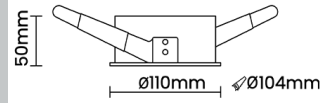

Look Straight Down | 10W

Product Reference

Environment Indoor

Installation Ceiling Recess

Construction & Materials

Housing Die Cast Aluminium

Primary Lens PMMA

Primary Reflector PC metallised

Secondary Reflector -

Body Finish White,Black,Custom

Diffuser -

Antiglare Baffle -

Thermal Management

Heat Sink Material Die cast Aluminium

Cooling Technique Passive Cooling

Optical System

Beam Direction Fixed

Tilt No

Swivel No

Electrical System

Driven with Constant Current Driver

Input Voltage/Hz 220V- 240V/50-60Hz

Control Gear Included

Mounting Remote

LED Power Watts 8.8W

System Power Watts 10.1W

Operating Voltage Vin 220-240 Vac

Power Factor p.f. > 0.95