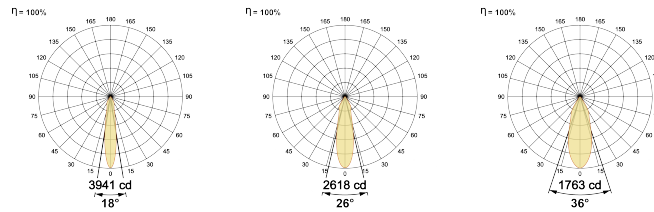

LED Power Watts 8.8W

System Power Watts 10.1W

Operating Voltage Vin 220-240 Vac

Power Factor p.f. > 0.95

Light Distribution

LED Technology

Binning 3 Step MacAdam

LED Life Time @ L70/B10 >50000 hours