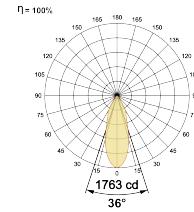

Look Straight Down | 10W

Product Reference

Environment Indoor

Installation Ceiling Recess

Construction & Materials

Housing Die Cast Aluminium

Primary Lens PMMA

Primary Reflector PC metallised

Secondary Reflector -

Body Finish White,Black,Custom

Diffuser -

Antiglare Baffle -

Thermal Management

Heat Sink Material Die cast Aluminium

Cooling Technique Passive Cooling

Optical System

Beam Direction Fixed

Tilt No

Swivel No

Electrical System

Driven with Constant Current Driver

Input Voltage/Hz 220V- 240V/50-60Hz

Control Gear Included

Mounting Remote

LED Power Watts 8.8W

System Power Watts 10.1W

Operating Voltage V_{in} 220-240 Vac

Power Factor p.f. > 0.95

LED Technology

Binning 3 Step MacAdam

LED Life Time @ L70/B10 >50000 hours

Colour Rendering (CRI) CRI80,CRI90

Led Type COB

LED Fitted CREE COB LED 36Vdc/250mA

Controls

Standard Switchable On/Off

Optional PDIM,DDIM,BTDM,CASAMBI,Non Dimmable

Ordering Details

Code Example:	Name	Watt	CCT	CRI	Angle	Finish	Control
	Look Straight Down	10W	WW27K	CRI80	18°(SS)	SWH	On/Off

Select one from each column with highlighted values to create the ordering code

NAME	WATT	LUMEN	EFFICACY	CCT	CRI	ANGLE	FINISH	CONTROL	
Look Straight Down	10W	970	96	2700K	WW27K	CRI80	18°(SS)	White SWH Non Dimmable On/Off	
		1010	100	3000K	WW30K	CRI90	26°(MD)	Black SBL Phase Dimmable PDIM	
		1081	107	4000K	NW40K		36°(WD)	Custom CSM Dali Dimmable DDIM	
		1101	109	5700K	CW57K			Bluetooth Dimmable BTDM	
				2700K-5700K	TW				Casambi CBTM
					Warm to Dim W2D				
Look Straight Down	10W			WW27K	CRI80	18°(SS)	SWH	On/Off