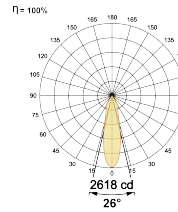

Look Straight Down | 10W

Product Reference

Environment Indoor

Installation Ceiling Recess

Construction & Materials

Housing Die Cast Aluminium

Primary Lens PMMA

Primary Reflector PC metallised

Secondary Reflector -

Body Finish White,Black,Custom

Diffuser -

Antiglare Baffle -

Thermal Management

Heat Sink Material Die cast Aluminium

Cooling Technique Passive Cooling

Optical System

Beam Direction Fixed

Tilt No

Swivel No

Electrical System

Driven with Constant Current Driver

Input Voltage/Hz 220V- 240V/50-60Hz

Control Gear Included

Mounting Remote

LED Power Watts 8.8W

System Power Watts 10.1W

Operating Voltage V_{in} 220-240 Vac

Power Factor p.f. > 0.95

LED Technology

Binning 3 Step MacAdam

LED Life Time @ L70/B10 >50000 hours

Colour Rendering (CRI) CRI80,CRI90

Led Type COB

LED Fitted CREE COB LED 36Vdc/250mA

Controls

Standard Switchable On/Off

Optional PDIM,DDIM,BTDM,CASAMBI,Non Dimmable

Ordering Details

Code Example:	Name	Watt	CCT	CRI	Angle	Finish	Control
	Look Straight Down	10W	WW27K	CRI80	18°(SS)	SWH	On/Off

Select one from each column with highlighted values to create the ordering code

NAME	WATT	LUMEN	EFFICACY	CCT	CRI	ANGLE	FINISH	CONTROL	
Look Straight Down	10W	970	96	2700K	WW27K	CRI80	18°(SS)	White SWH Non Dimmable On/Off	
		1010	100	3000K	WW30K	CRI90	26°(MD)	Black SBL Phase Dimmable PDIM	
		1081	107	4000K	NW40K		36°(WD)	Custom CSM Dali Dimmable DDIM	
		1101	109	5700K	CW57K			Bluetooth Dimmable BTDM	
				2700K-5700K	TW				Casambi CBTM
					Warm to Dim W2D				
Look Straight Down	10W			WW27K	CRI80	18°(SS)	SWH	On/Off