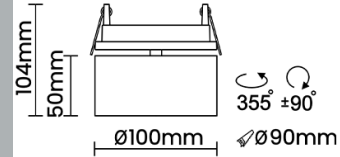

Look Around SR | 15W

Product Reference

Environment Indoor

Installation Semi Recess

Construction & Materials

Housing Die Cast Aluminium

Primary Lens PMMA

Primary Reflector PC metallised

Secondary Reflector -

Body Finish White,Black,Custom

Diffuser -

Antiglare Baffle -

Thermal Management

Heat Sink Material Die cast Aluminium

Cooling Technique Passive Cooling

Optical System

Beam Direction Adjustable

Tilt Yes

Swivel Yes

Electrical System

Driven with Constant Current Driver

Input Voltage/Hz 220V- 240V/50-60Hz

Control Gear Included

Mounting Remote

LED Power Watts 12.4W

System Power Watts 14.3W

Operating Voltage V_{in} 220-240 Vac

Power Factor p.f. > 0.95