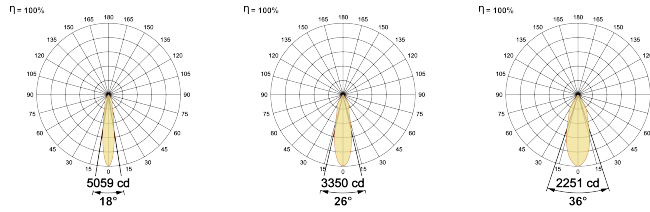

LED Power Watts 12.4W

System Power Watts 14.3W

Operating Voltage V_{in} 220-240 Vac

Power Factor p.f. > 0.95

Light Distribution

LED Technology

Binning 3 Step MacAdam

LED Life Time @ L70/B10 >50000 hours