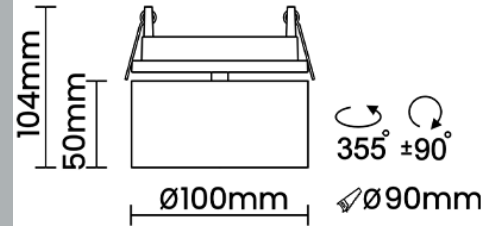

Look Around SR | 15W

Product Reference

Environment Indoor

Installation Semi Recess

Construction & Materials

Housing Die Cast Aluminium

Primary Lens PMMA

Primary Reflector PC metallised

Secondary Reflector -

Body Finish White,Black,Custom

Diffuser -

Antiglare Baffle -

Thermal Management

Heat Sink Material Die cast Aluminium

Cooling Technique Passive Cooling

Optical System

Beam Direction Adjustable

Tilt Yes

Swivel Yes

Electrical System

Driven with Constant Current Driver

Input Voltage/Hz 220V- 240V/50-60Hz

Control Gear Included

Mounting Remote

LED Power Watts 12.4W

System Power Watts 14.3W

Operating Voltage V_{in} 220-240 Vac

Power Factor p.f. > 0.95