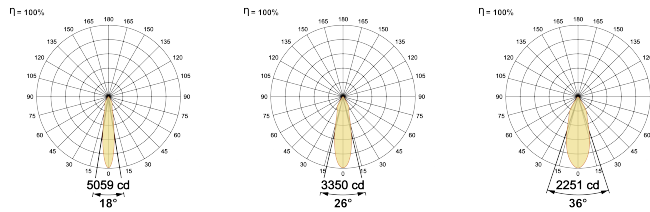

LED Power Watts 12.4W

System Power Watts 14.3W

Operating Voltage V_{in} 220-240 Vac

Power Factor p.f. > 0.95

Light Distribution

LED Technology

Binning 3 Step MacAdam

LED Life Time @ L80/B10 >50000 hours