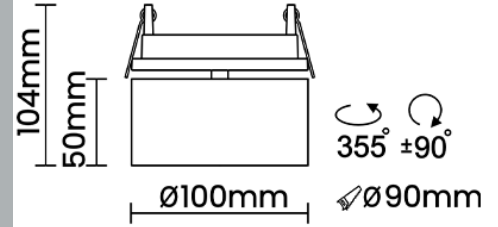

Look Around SR | 10W

Product Reference

Environment Indoor

Installation Semi Recess

Construction & Materials

Housing Die Cast Aluminium

Primary Lens PMMA

Primary Reflector PC metallised

Secondary Reflector -

Body Finish White,Black,Custom

Diffuser -

Antiglare Baffle -

Thermal Management

Heat Sink Material Die cast Aluminium

Cooling Technique Passive Cooling

Optical System

Beam Direction Adjustable

Tilt Yes

Swivel Yes

Electrical System

Driven with Constant Current Driver

Input Voltage/Hz 220V- 240V/50-60Hz

Control Gear Included

Mounting Remote

LED Power Watts 8.8W

System Power Watts 10.1W

Operating Voltage Vin 220-240 Vac

Power Factor p.f. > 0.95