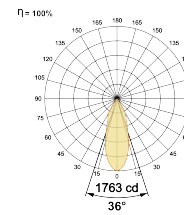

Look Around SR | 10W

Product Reference

Environment Indoor

Installation Semi Recess

Construction & Materials

Housing Die Cast Aluminium

Primary Lens PMMA

Primary Reflector PC metallised

Secondary Reflector -

Body Finish White,Black,Custom

Diffuser -

Antiglare Baffle -

Thermal Management

Heat Sink Material Die cast Aluminium

Cooling Technique Passive Cooling

Optical System

Beam Direction Adjustable

Tilt Yes

Swivel Yes

Electrical System

Driven with Constant Current Driver

Input Voltage/Hz 220V- 240V/50-60Hz

Control Gear Included

Mounting Remote

LED Power Watts 8.8W

System Power Watts 10.1W

Operating Voltage V_{in} 220-240 Vac

Power Factor p.f. > 0.95

LED Technology

Binning 3 Step MacAdam

LED Life Time @ L70/B10 >50000 hours

Colour Rendering (CRI) CRI80,CRI90

Led Type COB

LED Fitted CREE COB LED 36Vdc/250mA

Controls

Standard Switchable On/Off

Optional PDIM,DDIM,BTDM,CASAMBI,Non Dimmable

Ordering Details

Code Example:	Name	Watt	CCT	CRI	Angle	Finish	Control
	Look Around SR	10W	WW27K	CRI80	18°(SS)	SWH	On/Off

Select one from each column with highlighted values to create the ordering code

NAME	WATT	LUMEN	EFFICACY	CCT	CRI	ANGLE	FINISH	CONTROL		
Look Around SR	10W	970	96	2700K	WW27K	CRI80	18°(SS) 26°(MD)	White SWH	Non Dimmable On/Off	
		1010	100	3000K	WW30K	CRI90	26°(MD)	Black SBL	Phase Dimmable PDIM	
		1081	107	4000K	NW40K		36°(WD)	Custom CSM	Dali Dimmable DDIM	
		1101	109	5700K	CW57K				Bluetooth Dimmable BTM	
					2700K-5700K	TW				Casambi CBTM
				Warm to Dim	W2D					
Look Around SR	10W			WW27K	CRI80	18°(SS)	SWH	On/Off