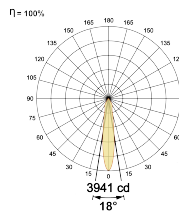

Look Around SR | 10W

Product Reference

Environment Indoor

Installation Semi Recess

Construction & Materials

Housing Die Cast Aluminium

Primary Lens PMMA

Primary Reflector PC metallised

Secondary Reflector -

Body Finish White,Black,Custom

Diffuser -

Antiglare Baffle -

Thermal Management

Heat Sink Material Die cast Aluminium

Cooling Technique Passive Cooling

Optical System

Beam Direction Adjustable

Tilt Yes

Swivel Yes

Electrical System

Driven with Constant Current Driver

Input Voltage/Hz 220V- 240V/50-60Hz

Control Gear Included

Mounting Remote

LED Power Watts 8.8W

System Power Watts 10.1W

Operating Voltage V_{in} 220-240 Vac

Power Factor p.f. > 0.95

LED Technology

Binning 3 Step MacAdam

LED Life Time @ L70/B10 >50000 hours

Colour Rendering (CRI) CRI80,CRI90

Led Type COB

LED Fitted CREE COB LED 36Vdc/250mA

Controls

Standard Switchable On/Off

Optional PDIM,DDIM,BTDM,CASAMBI,Non Dimmable

Ordering Details

Code Example:	Name	Watt	CCT	CRI	Angle	Finish	Control
	Look Around SR	10W	WW27K	CRI80	18°(SS)	SWH	On/Off

Select one from each column with highlighted values to create the ordering code

NAME	WATT	LUMEN	EFFICACY	CCT	CRI	ANGLE	FINISH	CONTROL		
Look Around SR	10W	970	96	2700K	WW27K	CRI80	18°(SS) 26°(MD)	White SWH	Non Dimmable On/Off	
		1010	100	3000K	WW30K	CRI90	26°(MD)	Black SBL	Phase Dimmable PDIM	
		1081	107	4000K	NW40K		36°(WD)	Custom CSM	Dali Dimmable DDIM	
		1101	109	5700K	CW57K				Bluetooth Dimmable BTM	
					2700K-5700K	TW				Casambi CBTM
				Warm to Dim	W2D					
Look Around SR	10W			WW27K	CRI80	18°(SS)	SWH	On/Off