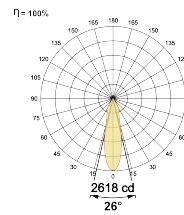

Look Around SR | 10W

Product Reference

Environment Indoor

Installation Semi Recess

Construction & Materials

Housing Die Cast Aluminium

Primary Lens PMMA

Primary Reflector PC metallised

Secondary Reflector -

Body Finish White,Black,Custom

Diffuser -

Antiglare Baffle -

Thermal Management

Heat Sink Material Die cast Aluminium

Cooling Technique Passive Cooling

Optical System

Beam Direction Adjustable

Tilt Yes

Swivel Yes

Electrical System

Driven with Constant Current Driver

Input Voltage/Hz 220V- 240V/50-60Hz

Control Gear Included

Mounting Remote

LED Power Watts 8.8W

System Power Watts 10.1W

Operating Voltage V_{in} 220-240 Vac

Power Factor p.f. > 0.95

LED Technology

Binning 3 Step MacAdam

LED Life Time @ L70/B10 >50000 hours

Colour Rendering (CRI) CRI80,CRI90

Led Type COB

LED Fitted CREE COB LED 36Vdc/250mA

Controls

Standard Switchable On/Off

Optional PDIM,DDIM,BTDM,CASAMBI,Non Dimmable

Ordering Details

Code Example:	Name	Watt	CCT	CRI	Angle	Finish	Control
	Look Around SR	10W	WW27K	CRI80	18°(SS)	SWH	On/Off

Select one from each column with highlighted values to create the ordering code

NAME	WATT	LUMEN	EFFICACY	CCT	CRI	ANGLE	FINISH	CONTROL		
Look Around SR	10W	970	96	2700K	WW27K	CRI80	18°(SS) 26°(MD)	White SWH	Non Dimmable On/Off	
		1010	100	3000K	WW30K	CRI90	26°(MD)	Black SBL	Phase Dimmable PDIM	
		1081	107	4000K	NW40K		36°(WD)	Custom CSM	Dali Dimmable DDIM	
		1101	109	5700K	CW57K				Bluetooth Dimmable BTM	
					2700K-5700K	TW				Casambi CBTM
				Warm to Dim	W2D					
Look Around SR	10W			WW27K	CRI80	18°(SS)	SWH	On/Off