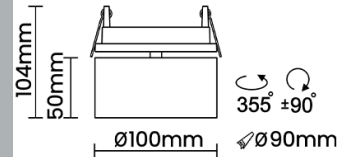

Look Around SR | 10W

Product Reference

Environment Indoor

Installation Semi Recess

Construction & Materials

Housing Die Cast Aluminium

Primary Lens PMMA

Primary Reflector PC metallised

Secondary Reflector -

Body Finish White,Black,Custom

Diffuser -

Antiglare Baffle -

Thermal Management

Heat Sink Material Die cast Aluminium

Cooling Technique Passive Cooling

Optical System

Beam Direction Adjustable

Tilt Yes

Swivel Yes

Electrical System

Driven with Constant Current Driver

Input Voltage/Hz 220V- 240V/50-60Hz

Control Gear Included

Mounting Remote

LED Power Watts 8.8W

System Power Watts 10.1W

Operating Voltage V_{in} 220-240 Vac

Power Factor p.f. > 0.95