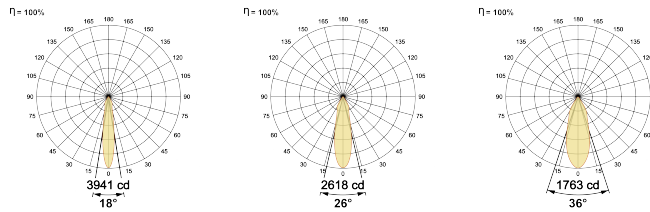

LED Power Watts 8.8W

System Power Watts 10.1W

Operating Voltage Vin 220-240 Vac

Power Factor p.f. > 0.95

Light Distribution

LED Technology

Binning 3 Step MacAdam

LED Life Time @ L70/B10 >50000 hours