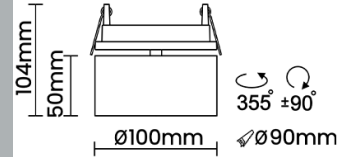

Look Around SR | 10W

Product Reference

Environment Indoor

Installation Semi Recess

Construction & Materials

Housing Die Cast Aluminium

Primary Lens PMMA

Primary Reflector PC metallised

Secondary Reflector -

Body Finish White,Black,Custom

Diffuser -

Antiglare Baffle -

Thermal Management

Heat Sink Material Die cast Aluminium

Cooling Technique Passive Cooling

Optical System

Beam Direction Adjustable

Tilt Yes

Swivel Yes

Electrical System

Driven with Constant Current Driver

Input Voltage/Hz 220V- 240V/50-60Hz

Control Gear Included

Mounting Remote

LED Power Watts 8.8W

System Power Watts 10.1W

Operating Voltage V_{in} 220-240 Vac

Power Factor p.f. > 0.95