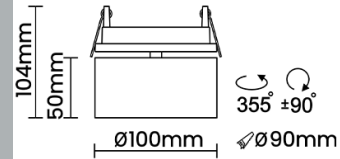

Look Around SR | 10W

Product Reference

Environment Indoor

Installation Semi Recess

Construction & Materials

Housing Die Cast Aluminium

Primary Lens PMMA

Primary Reflector PC metallised

Secondary Reflector -

Body Finish White,Black,Custom

Diffuser -

Antiglare Baffle -

Thermal Management

Heat Sink Material Die cast Aluminium

Cooling Technique Passive Cooling

Optical System

Beam Direction Adjustable

Tilt Yes

Swivel Yes

Electrical System

Driven with Constant Current Driver

Input Voltage/Hz 220V- 240V/50-60Hz

Control Gear Included

Mounting Remote

LED Power Watts 8.8W

System Power Watts 10.1W

Operating Voltage V_{in} 220-240 Vac

Power Factor p.f. > 0.95

LED Technology

Binning 3 Step MacAdam

LED Life Time @ L70/B10 >50000 hours

Colour Rendering (CRI) CRI80,CRI90

Led Type COB

LED Fitted CREE COB LED 36Vdc/250mA

Controls

Standard Switchable On/Off

Optional PDIM,DDIM,BTDM,CASAMBI,Non Dimmable

Ordering Details

Code Example:	Name	Watt	CCT	CRI	Angle	Finish	Control
	Look Around SR	10W	WW27K	CRI80	18°(SS)	SWH	On/Off

Select one from each column with highlighted values to create the ordering code

NAME	WATT	LUMEN	EFFICACY	CCT	CRI	ANGLE	FINISH	CONTROL		
Look Around SR	10W	970	96	2700K	WW27K	CRI80	18°(SS) 26°(MD)	White SWH	Non Dimmable On/Off	
		1010	100	3000K	WW30K	CRI90	26°(MD)	Black SBL	Phase Dimmable PDIM	
		1081	107	4000K	NW40K		36°(WD)	Custom CSM	Dali Dimmable DDIM	
		1101	109	5700K	CW57K				Bluetooth Dimmable BTM	
					2700K-5700K	TW				Casambi CBTM
				Warm to Dim	W2D					
Look Around SR	10W			WW27K	CRI80	18°(SS)	SWH	On/Off