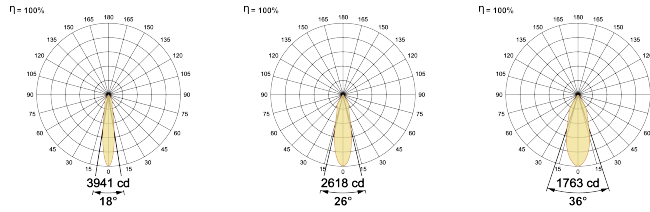

Light Distribution

LED Technology

Binning 3 Step MacAdam

LED Life Time @ L70/B10 >50000 hours

Colour Rendering (CRI) CRI80,CRI90

Led Type COB

LED Fitted CREE COB LED 36Vdc/250mA

Controls

Standard Switchable On/Off

Optional PDIM,DDIM,BTTM,CASAMBI,Non Dimmable

Ordering Details

Code Example:	Name	Watt	CCT	CRI	Angle	Finish	Control
	Look Around SR	10W	WW27K	CRI80	18°(SS)	SWH	On/Off

Select one from each column with highlighted values to create the ordering code

NAME	WATT	LUMEN	EFFICACY	CCT	CRI	ANGLE	FINISH	CONTROL	
Look Around SR	10W	970	96	2700K	WW27K	CRI80	18°(SS) 26°(MD)	Non Dimmable On/Off	
		1010	100	3000K	WW30K	CRI90	26°(MD)	Phase Dimmable PDIM	
		1081	107	4000K	NW40K		36°(WD)	Dali Dimmable DDIM	
		1101	109	5700K	CW57K			Bluetooth Dimmable BTTM	
					2700K-5700K	TW			Casambi CBTM
				Warm to Dim	W2D				
Look Around SR	10W			WW27K	CRI80	18°(SS)	SWH	On/Off