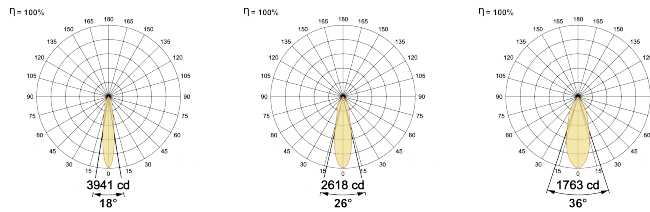

LED Power Watts 8.8W

System Power Watts 10.1W

Operating Voltage V_{in} 220-240 Vac

Power Factor p.f. > 0.95

Light Distribution

LED Technology

Binning 3 Step MacAdam

LED Life Time @ L70/B10 >50000 hours