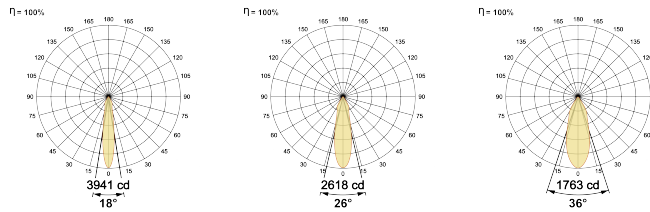

LED Power Watts 8.8W

System Power Watts 10.1W

Operating Voltage Vin 220-240 Vac

Power Factor p.f. > 0.95

Light Distribution

LED Technology

Binning 3 Step MacAdam

LED Life Time @ L80/B10 >50000 hours