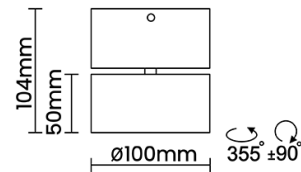

Look Around SF | 15W

Product Reference

Environment Indoor

Installation Ceiling Surface

Construction & Materials

Housing Die Cast Aluminium

Primary Lens PMMA

Primary Reflector PC metallised

Secondary Reflector -

Body Finish White,Black,Custom

Diffuser -

Antiglare Baffle -

Thermal Management

Heat Sink Material Die cast Aluminium

Cooling Technique Passive Cooling

Optical System

Beam Direction Adjustable

Tilt Yes

Swivel Yes

Electrical System

Driven with Constant Current Driver

Input Voltage/Hz 220V- 240V/50-60Hz

Control Gear Included

Mounting Integral

LED Power Watts 12.4W

System Power Watts 14.3W

Operating Voltage Vin 220-240 Vac

Power Factor p.f. > 0.95