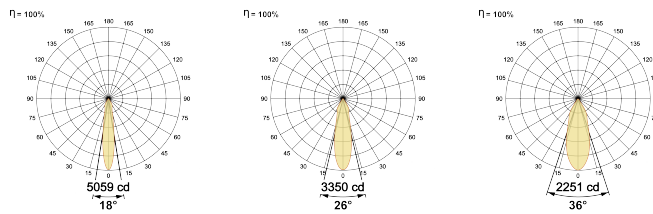

LED Power Watts 12.4W

System Power Watts 14.3W

Operating Voltage Vin 220-240 Vac

Power Factor p.f. > 0.95

Light Distribution

LED Technology

Binning 3 Step MacAdam

LED Life Time @ L70/B10 >50000 hours