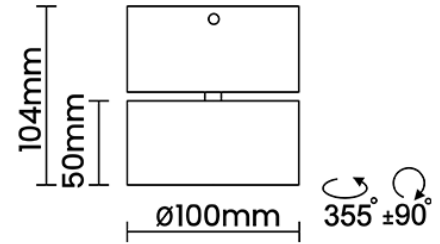

Look Around SF | 15W

Product Reference

Environment Indoor

Installation Ceiling Surface

Construction & Materials

Housing Die Cast Aluminium

Primary Lens PMMA

Primary Reflector PC metallised

Secondary Reflector -

Body Finish White,Black,Custom

Diffuser -

Antiglare Baffle -

Thermal Management

Heat Sink Material Die cast Aluminium

Cooling Technique Passive Cooling

Optical System

Beam Direction Adjustable

Tilt Yes

Swivel Yes

Electrical System

Driven with Constant Current Driver

Input Voltage/Hz 220V- 240V/50-60Hz

Control Gear Included

Mounting Integral

LED Power Watts 12.4W

System Power Watts 14.3W

Operating Voltage Vin 220-240 Vac

Power Factor p.f. > 0.95