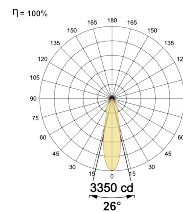

Look Around SF | 15W

Product Reference

Environment Indoor

Installation Ceiling Surface

Construction & Materials

Housing Die Cast Aluminium

Primary Lens PMMA

Primary Reflector PC metallised

Secondary Reflector -

Body Finish White,Black,Custom

Diffuser -

Antiglare Baffle -

Thermal Management

Heat Sink Material Die cast Aluminium

Cooling Technique Passive Cooling

Optical System

Beam Direction Adjustable

Tilt Yes

Swivel Yes

Electrical System

Driven with Constant Current Driver

Input Voltage/Hz 220V- 240V/50-60Hz

Control Gear Included

Mounting Remote

LED Power Watts 12.4W

System Power Watts 14.3W

Operating Voltage Vin 220-240 Vac

Power Factor p.f. > 0.95

LED Technology

Binning 3 Step MacAdam

LED Life Time @ L70/B10 >50000 hours

Colour Rendering (CRI) CRI80,CRI90

Led Type COB

LED Fitted CREE COB LED 36Vdc/350mA

Controls

Standard Switchable On/Off

Optional PDIM,DDIM,CASAMBI,Non Dimmable

Ordering Details

Code Example:	Name	Watt	CCT	CRI	Angle	Finish	Control
	Look Around SF	15W	WW27K	CRI80	18°(SS)	SWH	On/Off

Select one from each column with highlighted values to create the ordering code

NAME	WATT	LUMEN	EFFICACY	CCT	CRI	ANGLE	FINISH	CONTROL	
Look Around SF	15W	1249	87	2700K	WW27K	CRI80	18°(SS) 26°(MD)	White SWH	Non Dimmable On/Off
		1301	91	3000K	WW30K	CRI90	26°(MD)	Black SBL	Phase Dimmable PDIM
		1392	97	4000K	NW40K		36°(WD)	Custom CSM	Dali Dimmable DDIM
		1418	99	5700K	CW57K				Casambi CBTM
Look Around SF	15W			WW27K	CRI80	18°(SS)	SWH	On/Off