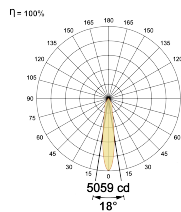

Look Around SF | 15W

Product Reference

Environment Indoor

Installation Ceiling Surface

Construction & Materials

Housing Die Cast Aluminium

Primary Lens PMMA

Primary Reflector PC metallised

Secondary Reflector -

Body Finish White,Black,Custom

Diffuser -

Antiglare Baffle -

Thermal Management

Heat Sink Material Die cast Aluminium

Cooling Technique Passive Cooling

Optical System

Beam Direction Adjustable

Tilt Yes

Swivel Yes

Electrical System

Driven with Constant Current Driver

Input Voltage/Hz 220V- 240V/50-60Hz

Control Gear Included

Mounting Remote

LED Power Watts 12.4W

System Power Watts 14.3W

Operating Voltage Vin 220-240 Vac

Power Factor p.f. > 0.95

LED Technology

Binning 3 Step MacAdam

LED Life Time @ L70/B10 >50000 hours

Colour Rendering (CRI) CRI80,CRI90

Led Type COB

LED Fitted CREE COB LED 36Vdc/350mA

Controls

Standard Switchable On/Off

Optional PDIM,DDIM,CASAMBI,Non Dimmable

Ordering Details

Code Example:	Name	Watt	CCT	CRI	Angle	Finish	Control
	Look Around SF	15W	WW27K	CRI80	18°(SS)	SWH	On/Off

Select one from each column with highlighted values to create the ordering code

NAME	WATT	LUMEN	EFFICACY	CCT	CRI	ANGLE	FINISH	CONTROL	
Look Around SF	15W	1249	87	2700K	WW27K	CRI80	18°(SS) 26°(MD)	White SWH	Non Dimmable On/Off
		1301	91	3000K	WW30K	CRI90	26°(MD)	Black SBL	Phase Dimmable PDIM
		1392	97	4000K	NW40K		36°(WD)	Custom CSM	Dali Dimmable DDIM
		1418	99	5700K	CW57K				Casambi CBTM
Look Around SF	15W			WW27K	CRI80	18°(SS)	SWH	On/Off