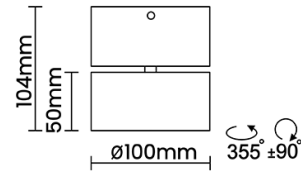

Look Around SF | 15W

Product Reference

Environment Indoor

Installation Ceiling Surface

Construction & Materials

Housing Die Cast Aluminium

Primary Lens PMMA

Primary Reflector PC metallised

Secondary Reflector -

Body Finish White,Black,Custom

Diffuser -

Antiglare Baffle -

Thermal Management

Heat Sink Material Die cast Aluminium

Cooling Technique Passive Cooling

Optical System

Beam Direction Adjustable

Tilt Yes

Swivel Yes

Electrical System

Driven with Constant Current Driver

Input Voltage/Hz 220V- 240V/50-60Hz

Control Gear Included

Mounting Remote

LED Power Watts 12.4W

System Power Watts 14.3W

Operating Voltage Vin 220-240 Vac

Power Factor p.f. > 0.95

LED Technology

Binning 3 Step MacAdam

LED Life Time @ L70/B10 >50000 hours

Colour Rendering (CRI) CRI80,CRI90

Led Type COB

LED Fitted CREE COB LED 36Vdc/350mA

Controls

Standard Switchable On/Off

Optional PDIM,DDIM,CASAMBI,Non Dimmable

Ordering Details

Code Example:	Name	Watt	CCT	CRI	Angle	Finish	Control
	Look Around SF	15W	WW27K	CRI80	18°(SS)	SWH	On/Off

Select one from each column with highlighted values to create the ordering code

NAME	WATT	LUMEN	EFFICACY	CCT	CRI	ANGLE	FINISH	CONTROL	
Look Around SF	15W	1249	87	2700K	WW27K	CRI80	18°(SS) 26°(MD)	White SWH	Non Dimmable On/Off
		1301	91	3000K	WW30K	CRI90	26°(MD)	Black SBL	Phase Dimmable PDIM
		1392	97	4000K	NW40K		36°(WD)	Custom CSM	Dali Dimmable DDIM
		1418	99	5700K	CW57K				Casambi CBTM
Look Around SF	15W			WW27K	CRI80	18°(SS)	SWH	On/Off