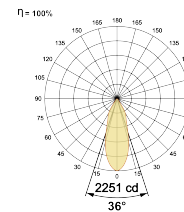

Look Around SF | 15W

Product Reference

Environment Indoor

Installation Ceiling Surface

Construction & Materials

Housing Die Cast Aluminium

Primary Lens PMMA

Primary Reflector PC metallised

Secondary Reflector -

Body Finish White,Black,Custom

Diffuser -

Antiglare Baffle -

Thermal Management

Heat Sink Material Die cast Aluminium

Cooling Technique Passive Cooling

Optical System

Beam Direction Adjustable

Tilt Yes

Swivel Yes

Electrical System

Driven with Constant Current Driver

Input Voltage/Hz 220V- 240V/50-60Hz

Control Gear Included

Mounting Remote

LED Power Watts 12.4W

System Power Watts 14.3W

Operating Voltage Vin 220-240 Vac

Power Factor p.f. > 0.95

LED Technology

Binning 3 Step MacAdam

LED Life Time @ L70/B10 >50000 hours

Colour Rendering (CRI) CRI80,CRI90

Led Type COB

LED Fitted CREE COB LED 36Vdc/350mA

Controls

Standard Switchable On/Off

Optional PDIM,DDIM,CASAMBI,Non Dimmable

Ordering Details

Code Example:	Name	Watt	CCT	CRI	Angle	Finish	Control
	Look Around SF	15W	WW27K	CRI80	18°(SS)	SWH	On/Off

Select one from each column with highlighted values to create the ordering code

NAME	WATT	LUMEN	EFFICACY	CCT	CRI	ANGLE	FINISH	CONTROL	
Look Around SF	15W	1249	87	2700K	WW27K	CRI80	18°(SS) 26°(MD)	White SWH	Non Dimmable On/Off
		1301	91	3000K	WW30K	CRI90	26°(MD)	Black SBL	Phase Dimmable PDIM
		1392	97	4000K	NW40K		36°(WD)	Custom CSM	Dali Dimmable DDIM
		1418	99	5700K	CW57K				Casambi CBTM
Look Around SF	15W			WW27K	CRI80	18°(SS)	SWH	On/Off