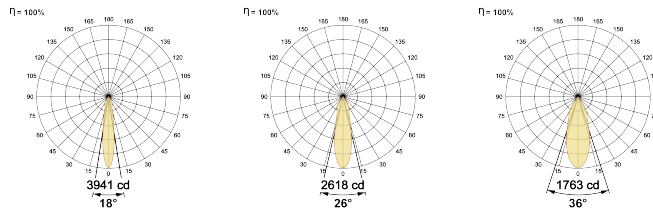

LED Power Watts 8.8W

System Power Watts 10.1W

Operating Voltage Vin 220-240 Vac

Power Factor p.f. > 0.95

Light Distribution

LED Technology

Binning 3 Step MacAdam

LED Life Time @ L70/B10 >50000 hours