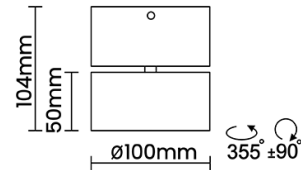

Look Around SF | 10W

Product Reference

Environment Indoor

Installation Ceiling Surface

Construction & Materials

Housing Die Cast Aluminium

Primary Lens PMMA

Primary Reflector PC metallised

Secondary Reflector -

Body Finish White,Black,Custom

Diffuser -

Antiglare Baffle -

Thermal Management

Heat Sink Material Die cast Aluminium

Cooling Technique Passive Cooling

Optical System

Beam Direction Adjustable

Tilt Yes

Swivel Yes

Electrical System

Driven with Constant Current Driver

Input Voltage/Hz 220V- 240V/50-60Hz

Control Gear Included

Mounting Integral

LED Power Watts 8.8W

System Power Watts 10.1W

Operating Voltage Vin 220-240 Vac

Power Factor p.f. > 0.95