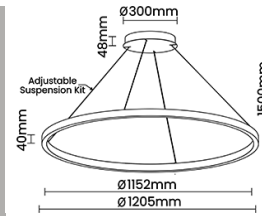

Hoopla Soft 120 | 84W

Product Reference

Environment Indoor

Installation Ceiling Suspended

Construction & Materials

Housing Extruded Aluminium

Primary Lens -

Primary Reflector White Optics

Secondary Reflector -

Body Finish White,Black,Custom

Diffuser Opal PC

Antiglare Baffle -

Thermal Management

Heat Sink Material Extruded Aluminium

Cooling Technique Passive Cooling

Optical System

Beam Direction Fixed

Tilt No

Swivel No

Electrical System

Driven with Constant Current Driver

Input Voltage/Hz 220V- 240V/50-60Hz

Control Gear Included

Mounting Integral

LED Power Watts 72.7W

System Power Watts 83.6W

Operating Voltage Vin 220-240 Vac

Power Factor p.f. > 0.95