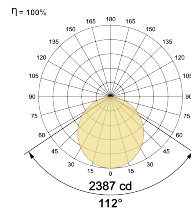

Light Distribution

LED Technology

Binning 3 Step MacAdam

LED Life Time @ L70/B10 >50000 hours

Colour Rendering (CRI) CRI80,CRI90

Led Type SMD mid power

LED Fitted Samsung Mid power LED array 33V-36Vdc/2100mA

Controls

Standard Switchable On/Off

Optional PDIM,DDIM,BTTM,CASAMBI,Non Dimmable

Ordering Details

Code Example:	Name	Watt	CCT	CRI	Angle	Finish	Control
	Hoopla Soft 120	84W	WW27K	CRI80	112°	SWH	On/Off

Select one from each column with highlighted values to create the ordering code

NAME	WATT	LUMEN	EFFICACY	CCT	CRI	ANGLE	FINISH	CONTROL				
Hoopla Soft 120	84W	6354	76	2700K	WW27K	CRI80	112°	White	SWH	Non Dimmable	On/Off	
		6521	78	3000K	WW30K			CRI90	Black	SBL	Phase Dimmable	PDIM
		6855	82	4000K	NW40K				Custom	CSM	Dali Dimmable	DDIM
		7022	84	5700K	CW57K						Bluetooth Dimmable	BTTM
				2700K-5700K	TW						Casambi	CBTM
Hoopla Soft 120	84W			WW27K	CRI80	112°	SWH	On/Off