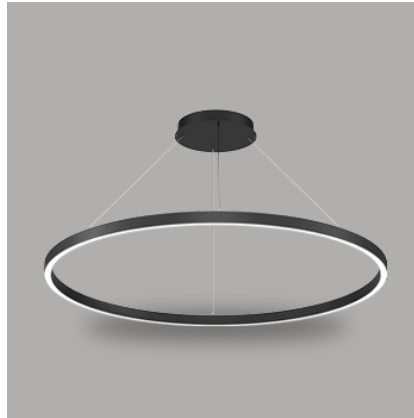

Hoopla Soft 120 | 84W

Product Reference

Environment Indoor

Installation Ceiling Suspended

Construction & Materials

Housing Extruded Aluminium

Primary Lens -

Primary Reflector White Optics

Secondary Reflector -

Body Finish White,Black,Custom

Diffuser Opal PC

Antiglare Baffle -

Thermal Management

Heat Sink Material Extruded Aluminium

Cooling Technique Passive Cooling

Optical System

Beam Direction Fixed

Tilt No

Swivel No

Electrical System

Driven with Constant Current Driver

Input Voltage/Hz 220V- 240V/50-60Hz

Control Gear Included

Mounting Integral

LED Power Watts 72.7W

System Power Watts 83.6W

Operating Voltage Vin 220-240 Vac

Power Factor p.f. > 0.95

Light Distribution

LED Technology

Binning 3 Step MacAdam

LED Life Time @ L70/B10 >50000 hours

Colour Rendering (CRI) CRI80,CRI90

Led Type SMD mid power

LED Fitted Samsung Mid power LED array 33V-36Vdc/2100mA

Controls

Standard Switchable On/Off

Optional PDIM,DDIM,BTTM,CASAMBI,Non Dimmable

Ordering Details

Code Example:	Name	Watt	CCT	CRI	Angle	Finish	Control
	Hoopla Soft 120	84W	WW27K	CRI80	112°	SWH	On/Off

Select one from each column with highlighted values to create the ordering code

NAME	WATT	LUMEN	EFFICACY	CCT	CRI	ANGLE	FINISH	CONTROL				
Hoopla Soft 120	84W	6354	76	2700K	WW27K	CRI80	112°	White	SWH	Non Dimmable	On/Off	
		6521	78	3000K	WW30K			CRI90	Black	SBL	Phase Dimmable	PDIM
		6855	82	4000K	NW40K				Custom	CSM	Dali Dimmable	DDIM
		7022	84	5700K	CW57K						Bluetooth Dimmable	BTTM
				2700K-5700K	TW						Casambi	CBTM
Hoopla Soft 120	84W			WW27K	CRI80	112°	SWH			On/Off