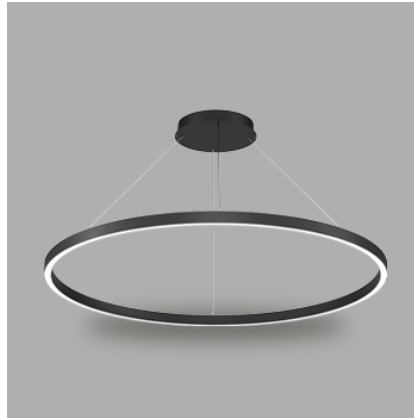

Hoopla Soft 120 | 84W

Product Reference

Environment Indoor

Installation Ceiling Suspended

Construction & Materials

Housing Extruded Aluminium

Primary Lens -

Primary Reflector PC metallised

Secondary Reflector -

Body Finish White,Black,Custom

Diffuser PMMA Frosted

Antiglare Baffle -

Thermal Management

Heat Sink Material Aluminium

Cooling Technique Passive Cooling

Optical System

Beam Direction Fixed

Tilt No

Swivel No

Electrical System

Driven with Constant Current Driver

Input Voltage/Hz 220V- 240V/50-60Hz

Control Gear Included

Mounting Integral

LED Power Watts 72.7W

System Power Watts 83.6W

Operating Voltage Vin 220-240 Vac

Power Factor p.f. > 0.95

Light Distribution

LED Technology

Binning 3 Step MacAdam

LED Life Time @ L70/B10 >50000 hours

Colour Rendering (CRI) CRI80,CRI90

Led Type SMD mid power

LED Fitted Samsung Mid power LED array 33V-36Vdc/2100mA

Controls

Standard Switchable On/Off

Optional PDIM,DDIM,BTTM,CASAMBI,Non Dimmable

Ordering Details

Code Example:	Name	Watt	CCT	CRI	Angle	Finish	Control
	Hoopla Soft 120	84W	WW27K	CRI80	112°	SWH	On/Off

Select one from each column with highlighted values to create the ordering code

NAME	WATT	LUMEN	EFFICACY	CCT	CRI	ANGLE	FINISH	CONTROL				
Hoopla Soft 120	84W	6354	76	2700K	WW27K	CRI80	112°	White	SWH	Non Dimmable	On/Off	
		6521	78	3000K	WW30K			CRI90	Black	SBL	Phase Dimmable	PDIM
		6855	82	4000K	NW40K				Custom	CSM	Dali Dimmable	DDIM
		7022	84	5700K	CW57K						Bluetooth Dimmable	BTTM
				2700K-5700K	TW						Casambi	CBTM
Hoopla Soft 120	84W			WW27K	CRI80	112°	SWH	On/Off