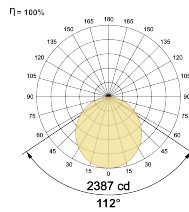

Light Distribution

LED Technology

Binning 3 Step MacAdam

LED Life Time @ L70/B10 >50000 hours

Colour Rendering (CRI) CRI80,CRI90

Led Type SMD mid power

LED Fitted Samsung Mid power LED array 33V-36Vdc/2100mA

Controls

Standard Switchable On/Off

Optional PDIM,DDIM,BTTM,CASAMBI,Non Dimmable

Ordering Details

Code Example:	Name	Watt	CCT	CRI	Angle	Finish	Control
	Hoopla Soft 120	84W	WW27K	CRI80	112°	SWH	On/Off

Select one from each column with highlighted values to create the ordering code

NAME	WATT	LUMEN	EFFICACY	CCT	CRI	ANGLE	FINISH	CONTROL				
Hoopla Soft 120	84W	6354	76	2700K	WW27K	CRI80	112°	White	SWH	Non Dimmable	On/Off	
		6521	78	3000K	WW30K			CRI90	Black	SBL	Phase Dimmable	PDIM
		6855	82	4000K	NW40K				Custom	CSM	Dali Dimmable	DDIM
		7022	84	5700K	CW57K						Bluetooth Dimmable	BTTM
				2700K-5700K	TW						Casambi	CBTM
Hoopla Soft 120	84W			WW27K	CRI80	112°	SWH			On/Off