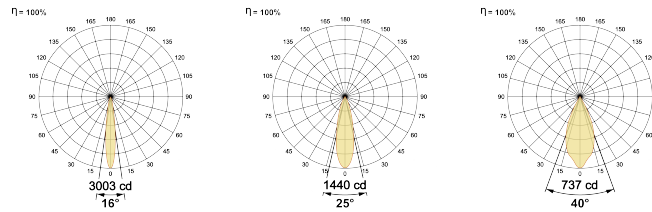

LED Technology

Binning 3 Step MacAdam
LED Life Time @ L70/B10 >50000 hours
Colour Rendering (CRI) CR180,CR190
Led Type COB
LED Fitted CREE COB LED 9Vdc/350mA

Controls

Standard Switchable On/Off
Optional PDIM,DDIM,CASAMBI,Non Dimmable