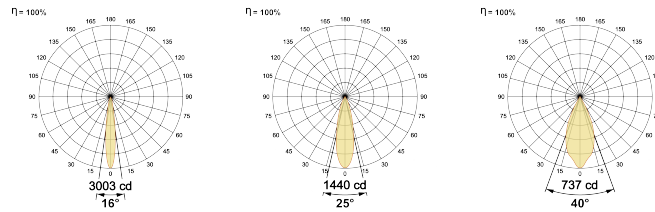

LED Technology

Binning 3 Step MacAdam
LED Life Time @ L80/B10 >50000 hours
Colour Rendering (CRI) CRI80,CRI90
Led Type COB
LED Fitted CREE COB LED 36Vdc/130mA

Controls

Standard Switchable On/Off
Optional PDIM,DDIM,CASAMBI,Non Dimmable