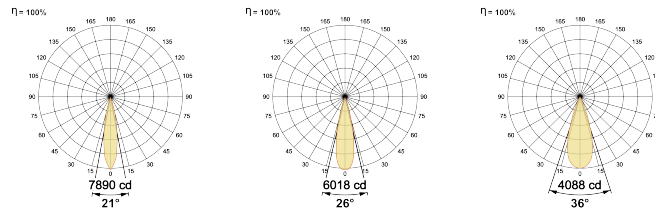

Light Distribution

LED Technology

Binning 3 Step MacAdam

LED Life Time @ L80/B10 >50000 hours

Colour Rendering (CRI) CRI80,CRI90

Led Type COB

LED Fitted VS COB LED 36Vdc/500mA

Controls

Standard Switchable On/Off

Optional PDIM,DDIM,BTTM,CASAMBI,Non Dimmable

Ordering Details

Code Example:	Name	Watt	CCT	CRI	Angle	Finish	Control
	Rio V2	22W	WW27K	CRI80	21°(SS)	SWH	On/Off

Select one from each column with highlighted values to create the ordering code

NAME	WATT	LUMEN	EFFICACY	CCT		CRI	ANGLE		FINISH		CONTROL	
Rio V2	22W	1271	62	2700K	WW27K	CRI80	21°(SS)	26°(MD)	White	SWH	Non Dimmable	On/Off
		1312	64	3000K	WW30K	CRI90	26°(MD)		Black	SBL	Phase Dimmable	PDIM
		1374	67	4000K	NW40K		36°(WD)		Custom	CSM	Dali Dimmable	DDIM
		1415	69	5700K	CW57K						Bluetooth Dimmable	BTTM
				2700K-5700K	TW						Casambi	CBTM
				Warm to Dim	W2D							
Rio V2	22W			WW27K		CRI80	21°(SS)		SWH		On/Off