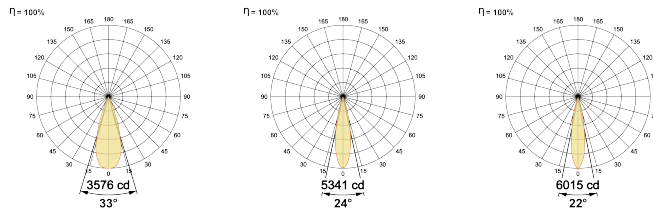

Light Distribution

LED Technology

Binning 3 Step MacAdam

LED Life Time @ L80/B10 >50000 hours

Colour Rendering (CRI) CRI80,CRI90

Led Type COB

LED Fitted CREE COB LED 36Vdc/350mA

Controls

Standard Switchable On/Off

Optional PDIM,DDIM,BTTM,CASAMBI,Non Dimmable

Ordering Details

Code Example:	Name	Watt	CCT	CRI	Angle	Finish	Control
	Rio V2	15W	WW27K	CRI80	22°(SS)	SWH	On/Off

Select one from each column with highlighted values to create the ordering code

NAME	WATT	LUMEN	EFFICACY	CCT		CRI	ANGLE		FINISH		CONTROL	
Rio V2	15W	965	67	2700K	WW27K	CRI80	22°(SS)	24°(MD)	White	SWH	Non Dimmable	On/Off
		1008	70	3000K	WW30K	CRI90	24°(MD)		Black	SBL	Phase Dimmable	PDIM
		1066	74	4000K	NW40K		33°(WD)		Custom	CSM	Dali Dimmable	DDIM
		1094	76	5700K	CW57K						Bluetooth Dimmable	BTTM
				2700K-5700K	TW						Casambi	CBTM
				2700K-5700K	W2D							
				Warm to Dim								
Rio V2	15W			WW27K		CRI80	22°(SS)		SWH		On/Off