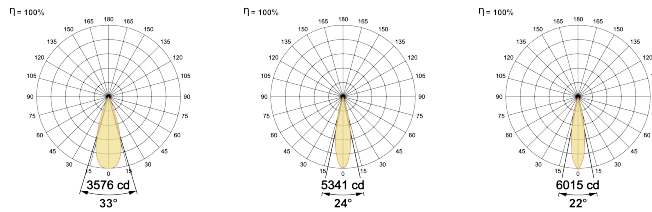

LED Technology

Binning 3 Step MacAdam

LED Life Time @ L70/B10 >50000 hours

Colour Rendering (CRI) CRI80,CRI90

Led Type COB

LED Fitted CREE COB LED 36Vdc/350mA

Controls

Standard Switchable On/Off

Optional PDIM,DDIM,BTTM,CASAMBI,Non Dimmable

Ordering Details

Code Example:	Name	Watt	CCT	CRI	Angle	Finish	Control
	Rio V2	15W	WW27K	CRI80	22°(SS)	SWH	On/Off

Select one from each column with highlighted values to create the ordering code

NAME	WATT	LUMEN	EFFICACY	CCT		CRI	ANGLE		FINISH		CONTROL		
Rio V2	15W	965	67	2700K	WW27K	CRI80	22°(SS)	24°(MD)	White	SWH	Non Dimmable	On/Off	
		1008	70	3000K	WW30K	CRI90	24°(MD)		Black	SBL	Phase Dimmable	PDIM	
		1066	74	4000K	NW40K		33°(WD)		Custom	CSM	Dali Dimmable	DDIM	
		1094	76	5700K	CW57K						Bluetooth Dimmable	BTTM	
				2700K-5700K	TW							Casambi	CBTM
				2700K-5700K	W2D								
				Warm to Dim									
Rio V2	15W				WW27K	CRI80	22°(SS)		SWH			on/off