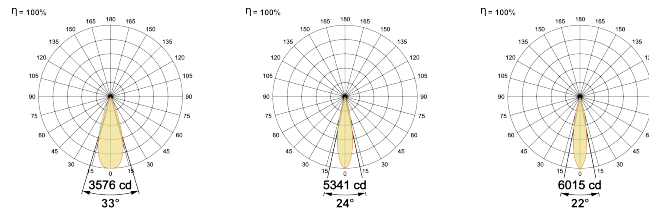

LED Technology

Binning 3 Step MacAdam
LED Life Time @ L70/B10 >50000 hours
Colour Rendering (CRI) CR180,CR190
Led Type COB
LED Fitted CREE COB LED 36Vdc/350mA

Controls

Standard Switchable On/Off
Optional PDIM,DDIM,BTTM,CASAMBI,Non Dimmable