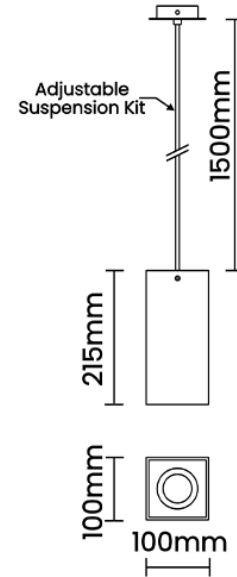

Thermal Management

Heat Sink Material Aluminium
Cooling Technique Passive Cooling

Optical System

Beam Direction Fixed
Tilt No
Swivel No

Electrical System

Driven with Constant Current Driver
Input Voltage/Hz 220V- 240V/50-60Hz
Control Gear Included
Mounting Integral
LED Power Watts 12.7W
System Power Watts 14.6W
Operating Voltage Vin 220-240 Vac
Power Factor p.f. > 0.95

Ordering Details

Code Example:	Name	Watt	CCT	CRI	Angle	Finish	Control
	iBlock P	15W	WW27K	CRI80	17°(SS)	SWH	On/Off

Select one from each column with highlighted values to create the ordering code

NAME	WATT	LUMEN	EFFICACY	CCT	CRI	ANGLE	FINISH	CONTROL
iBlock P	15W	1504	103	2700K	WW27K	CRI80	17°(SS) 22°(MD)	White SWH Non Dimmable On/Off
		1548	106	3000K	WW30K	CRI90	22°(MD)	Black SBL Phase Dimmable PDIM
		1650	113	4000K	NW40K		35°(WD)	Custom CSM Dali Dimmable DDIM
		1694	116	5700K	CW57K			Bluetooth Dimmable BTTM
					2700K-5700K	TW		