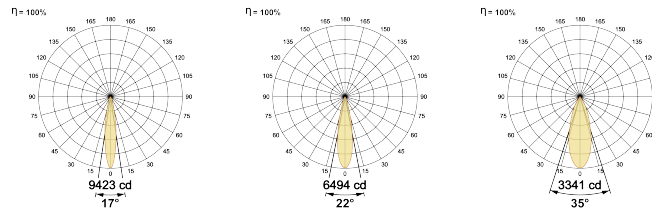

Light Distribution

LED Technology

Binning 3 Step MacAdam
LED Life Time @ L80/B10 >50000 hours
Colour Rendering (CRI) CRI80,CRI90
Led Type COB
LED Fitted CREE COB LED 36Vdc/350mA

Controls

Standard Switchable On/Off
Optional PDIM,DDIM,BTTM,CASAMBI,Non Dimmable

Ordering Details

Code Example:	Name	Watt	CCT	CRI	Angle	Finish	Control
	iBlock P	15W	WW27K	CRI80	17°(SS)	SWH	On/Off

Select one from each column with highlighted values to create the ordering code

NAME	WATT	LUMEN	EFFICACY	CCT	CRI	ANGLE	FINISH	CONTROL	
iBlock P	15W	1504	103	2700K	WW27K	CRI80	17°(SS) 22°(MD)	White SWH Non Dimmable On/Off	
		1548	106	3000K	WW30K	CRI90	22°(MD)	Black SBL Phase Dimmable PDIM	
		1650	113	4000K	NW40K		35°(WD)	Custom CSM Dali Dimmable DDIM	
		1694	116	5700K	CW57K			Bluetooth Dimmable BTTM	
					2700K-5700K	TW			Casambi CBTM