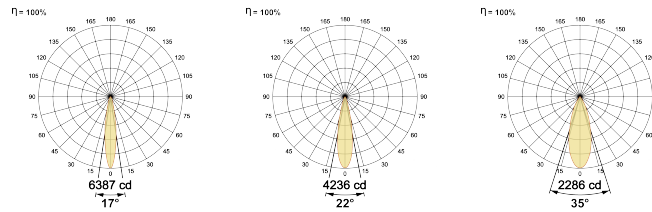

Light Distribution

LED Technology

Binning 3 Step MacAdam
LED Life Time @ L80/B10 >50000 hours
Colour Rendering (CRI) CRI80,CRI90
Led Type COB
LED Fitted CREE COB LED 36Vdc/250mA

Controls

Standard Switchable On/Off
Optional PDIM,DDIM,BTTM,CASAMBI,Non Dimmable

Ordering Details

Code Example:	Name	Watt	CCT	CRI	Angle	Finish	Control
	iBlock P	10W	WW27K	CRI80	21°(SS)	SWH	On/Off

Select one from each column with highlighted values to create the ordering code

NAME	WATT	LUMEN	EFFICACY	CCT	CRI	ANGLE	FINISH	CONTROL	
iBlock P	10W	824	80	2700K	WW27K	CRI80	21°(SS) 28°(MD)	White SWH Non Dimmable On/Off	
		906	88	3000K	WW30K	CRI90	28°(MD)	Black SBL Phase Dimmable PDIM	
		968	94	4000K	NW40K		48°(WD)	Custom CSM Dali Dimmable DDIM	
		999	97	5700K	CW57K			Bluetooth Dimmable BTTM	
					2700K-5700K	TW			Casambi CBTM