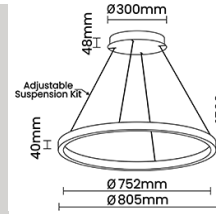

Hoopla Soft 80 | 55W

Product Reference

Environment Indoor

Installation Ceiling Suspended

Construction & Materials

Housing Extruded Aluminium

Primary Lens -

Primary Reflector PC metallised

Secondary Reflector -

Body Finish White,Black,Custom

Diffuser PMMA Frosted

Antiglare Baffle -

Thermal Management

Heat Sink Material Aluminium

Cooling Technique Passive Cooling

Optical System

Beam Direction Fixed

Tilt No

Swivel No

Electrical System

Driven with Constant Current Driver

Input Voltage/Hz 220V- 240V/50-60Hz

Control Gear Included

Mounting Integral

LED Power Watts 47.2W

System Power Watts 54.2W

Operating Voltage Vin 220-240 Vac

Power Factor p.f. > 0.95

Ordering Details

Code Example:	Name	Watt	CCT	CRI	Angle	Finish	Control
	Hoopla Soft 80	55W	WW27K	CRI80	110°	SWH	On/off

Select one from each column with highlighted values to create the ordering code

NAME	WATT	LUMEN	EFFICACY	CCT	CRI	ANGLE	FINISH	CONTROL
Hoopla Soft 80	55W	4553	84	2700K	WW27K	110°	White	Non Dimmable
		4715	87	3000K	WW30K		Black	Phase Dimmable
		4932	91	4000K	NW40K		Custom	Dali Dimmable
		5041	93	5700K	CW57K		Bluetooth Dimmable	DalI Dimmable
				2700K-5700K	TW		Casambi	BTTM
Hoopla Soft 80	55W			WW27K	CRI80	110°	SWH	On/off