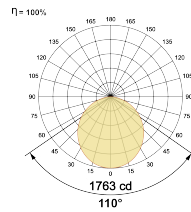

Light Distribution

LED Technology

Binning 3 Step MacAdam

LED Life Time @ L70/B10 >50000 hours

Colour Rendering (CRI) CRI80,CRI90

Led Type SMD mid power

LED Fitted Samsung Mid power LED array 33V-36Vdc/1400mA

Controls

Standard Switchable On/Off

Optional PDIM,DDIM,BTTM,CASAMBI,Non Dimmable